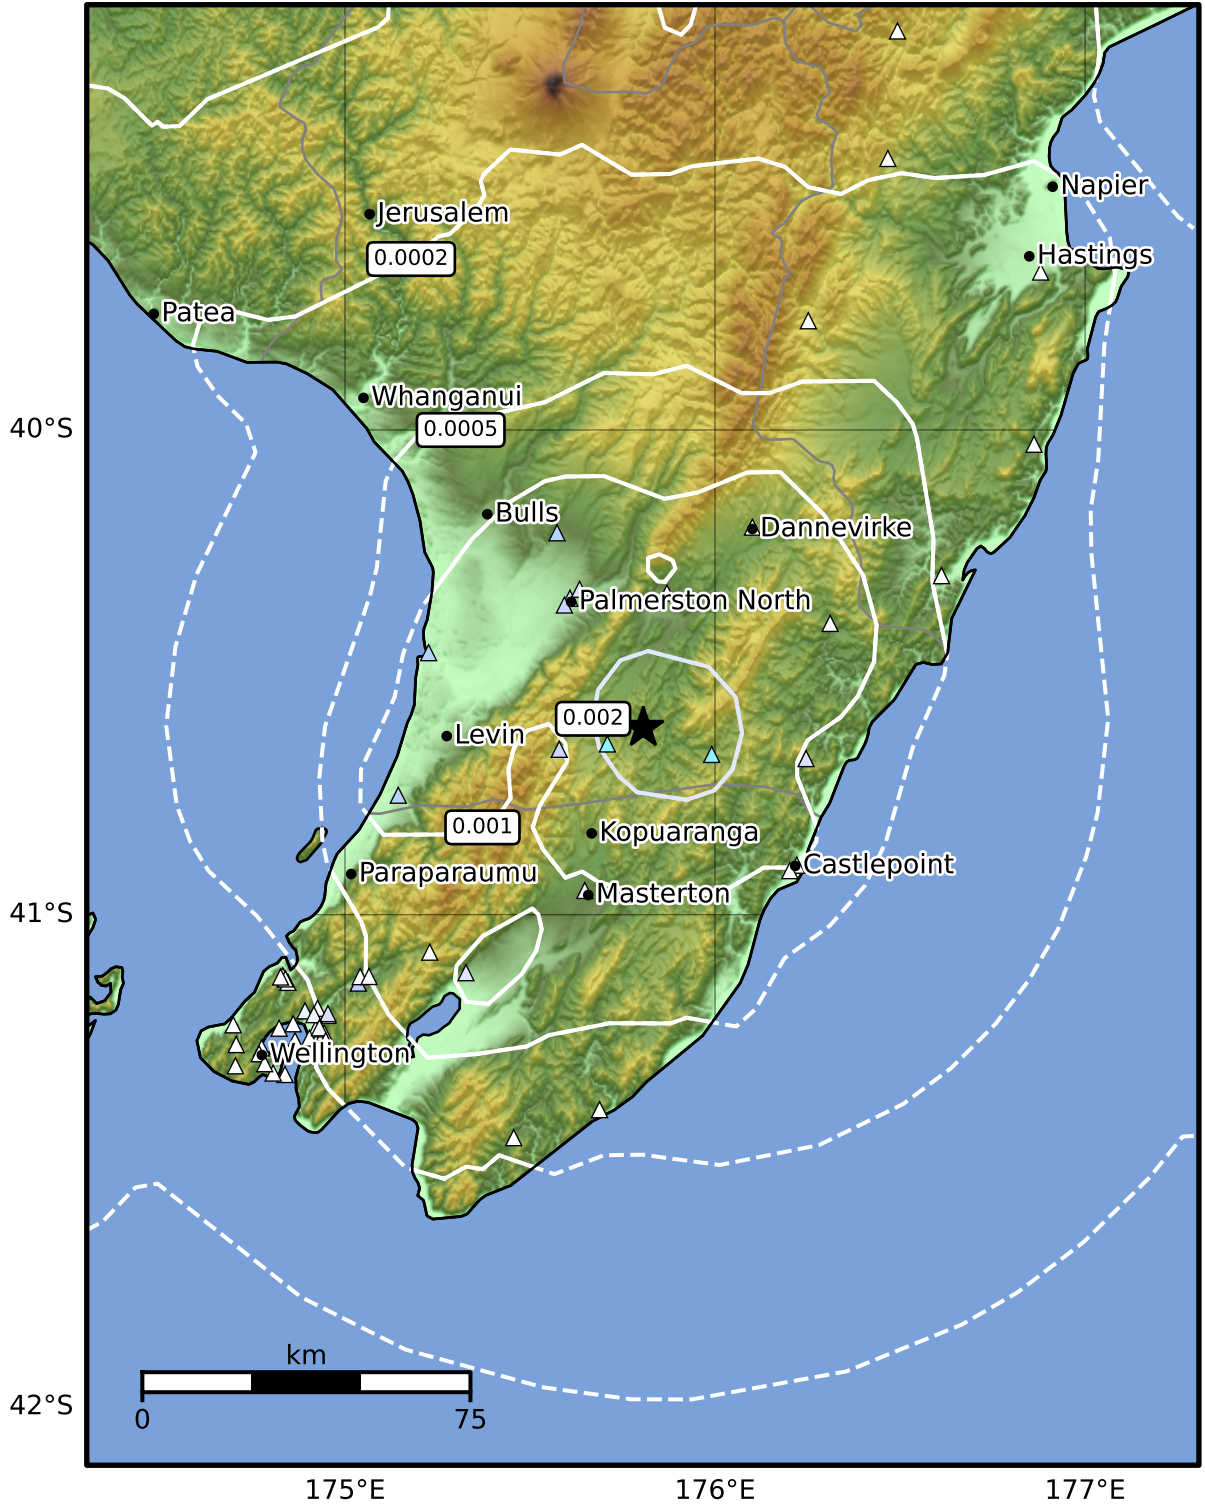

3.0 Second Peak Spectral Acceleration Map GNS Science

ShakeMap: Wairarapa

Feb 27, 2025 06:02:58 UTC M3.3 S40.62 E175.81 Depth: 31.9km ID:2025p154735

Scale based on Moratalla et al.(2021) and Worden et al.(2012) Version 1: Processed 2025-02-27T06:16:43Z

△ Seismic Instrument ○ Reported Intensity ★ Epicenter