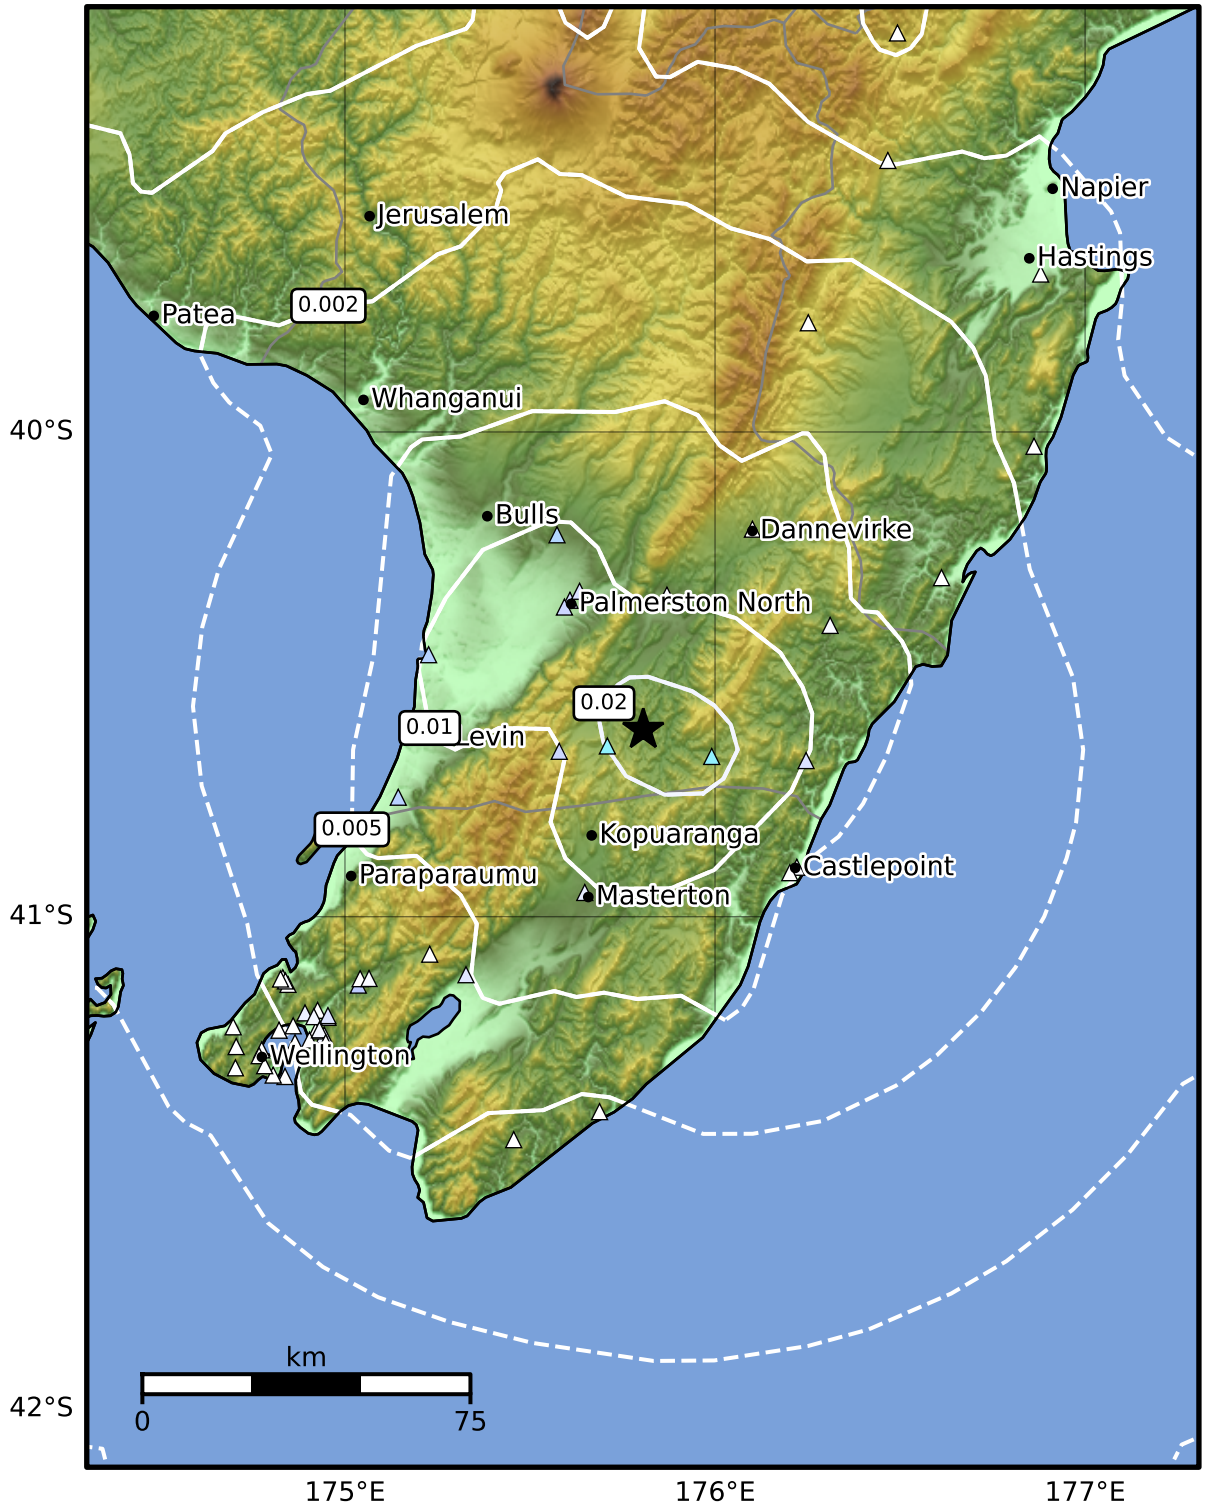

1.0 Second Peak Spectral Acceleration Map GNS Science

ShakeMap: Wairarapa

Feb 27, 2025 06:02:58 UTC M3.3 S40.62 E175.81 Depth: 31.9km ID:2025p154735

SA(1.0) (%g)	0.1	0.2	0.5	1	2	5	10	20	50	100	200
--------------	-----	-----	-----	---	---	---	----	----	----	-----	-----

Scale based on Moratalla et al.(2021) and Worden et al.(2012) Version 3: Processed 2025-02-27T06:34:56Z

△ Seismic Instrument ○ Reported Intensity ★ Epicenter