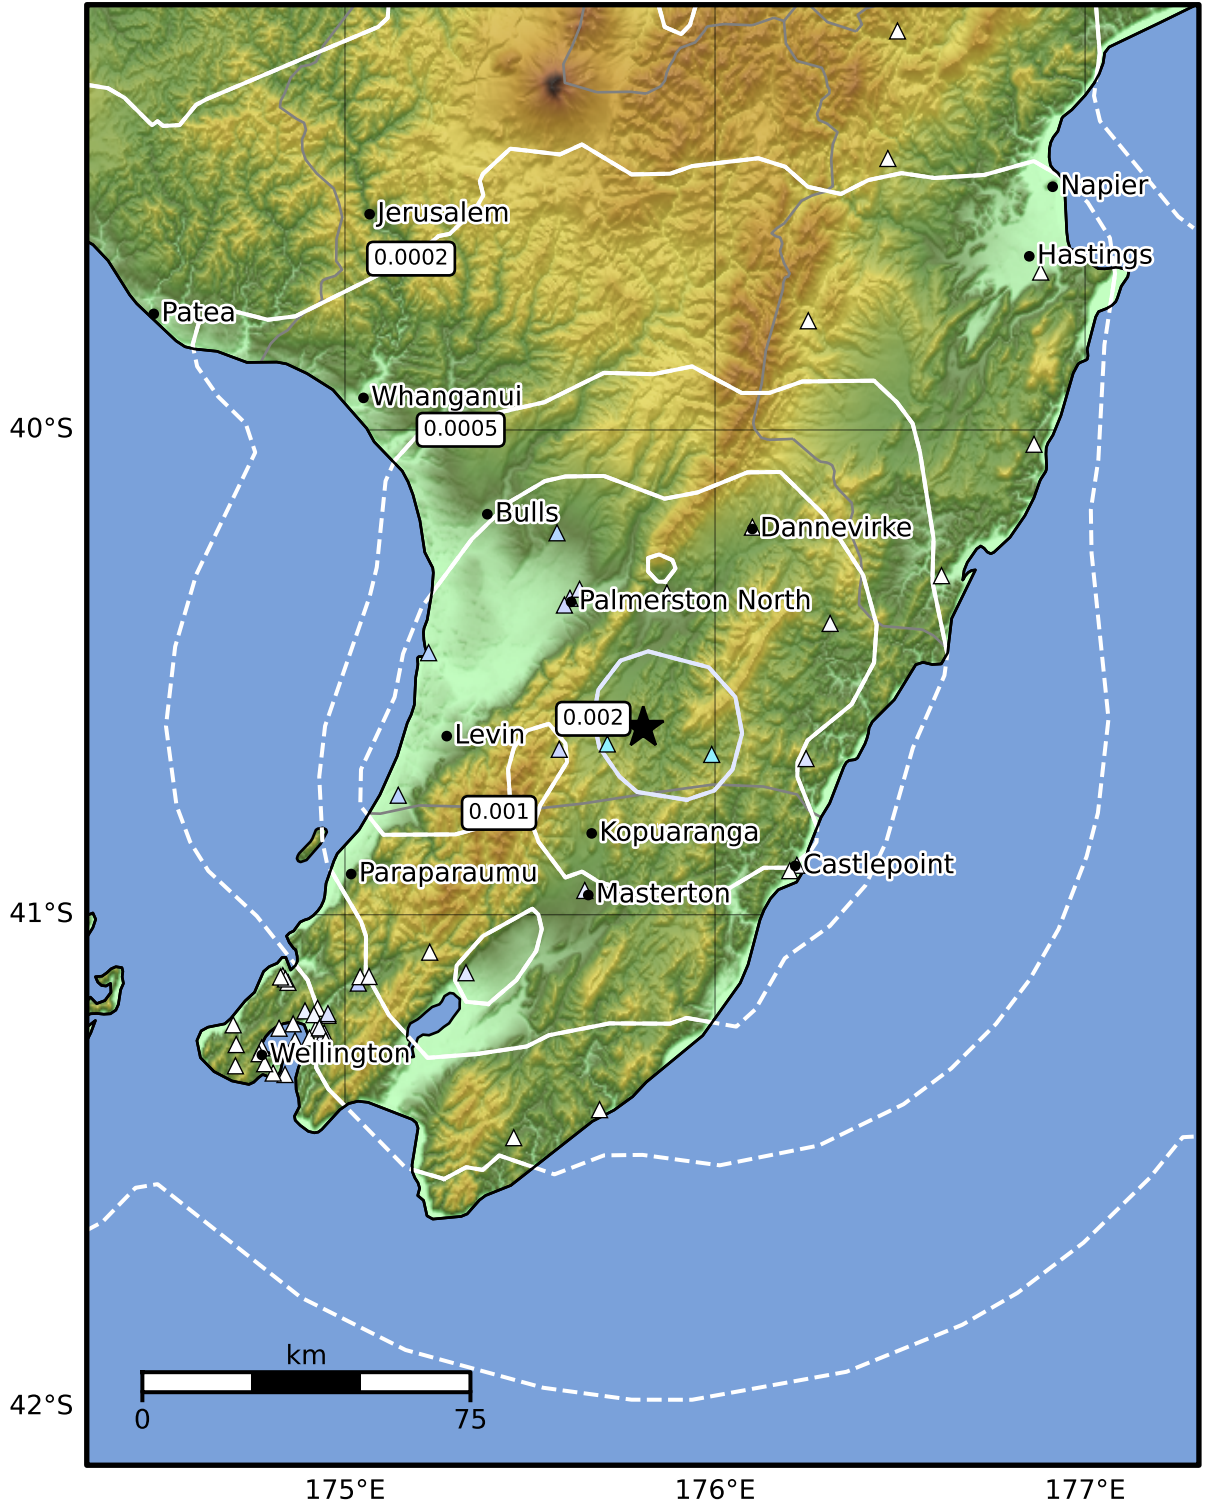

3.0 Second Peak Spectral Acceleration Map GNS Science

ShakeMap: Wairarapa

Feb 27, 2025 06:02:58 UTC M3.3 S40.62 E175.81 Depth: 31.9km ID:2025p154735

Scale based on Moratalla et al.(2021) and Worden et al.(2012) Version 3: Processed 2025-02-27T06:34:56Z

△ Seismic Instrument ○ Reported Intensity ★ Epicenter