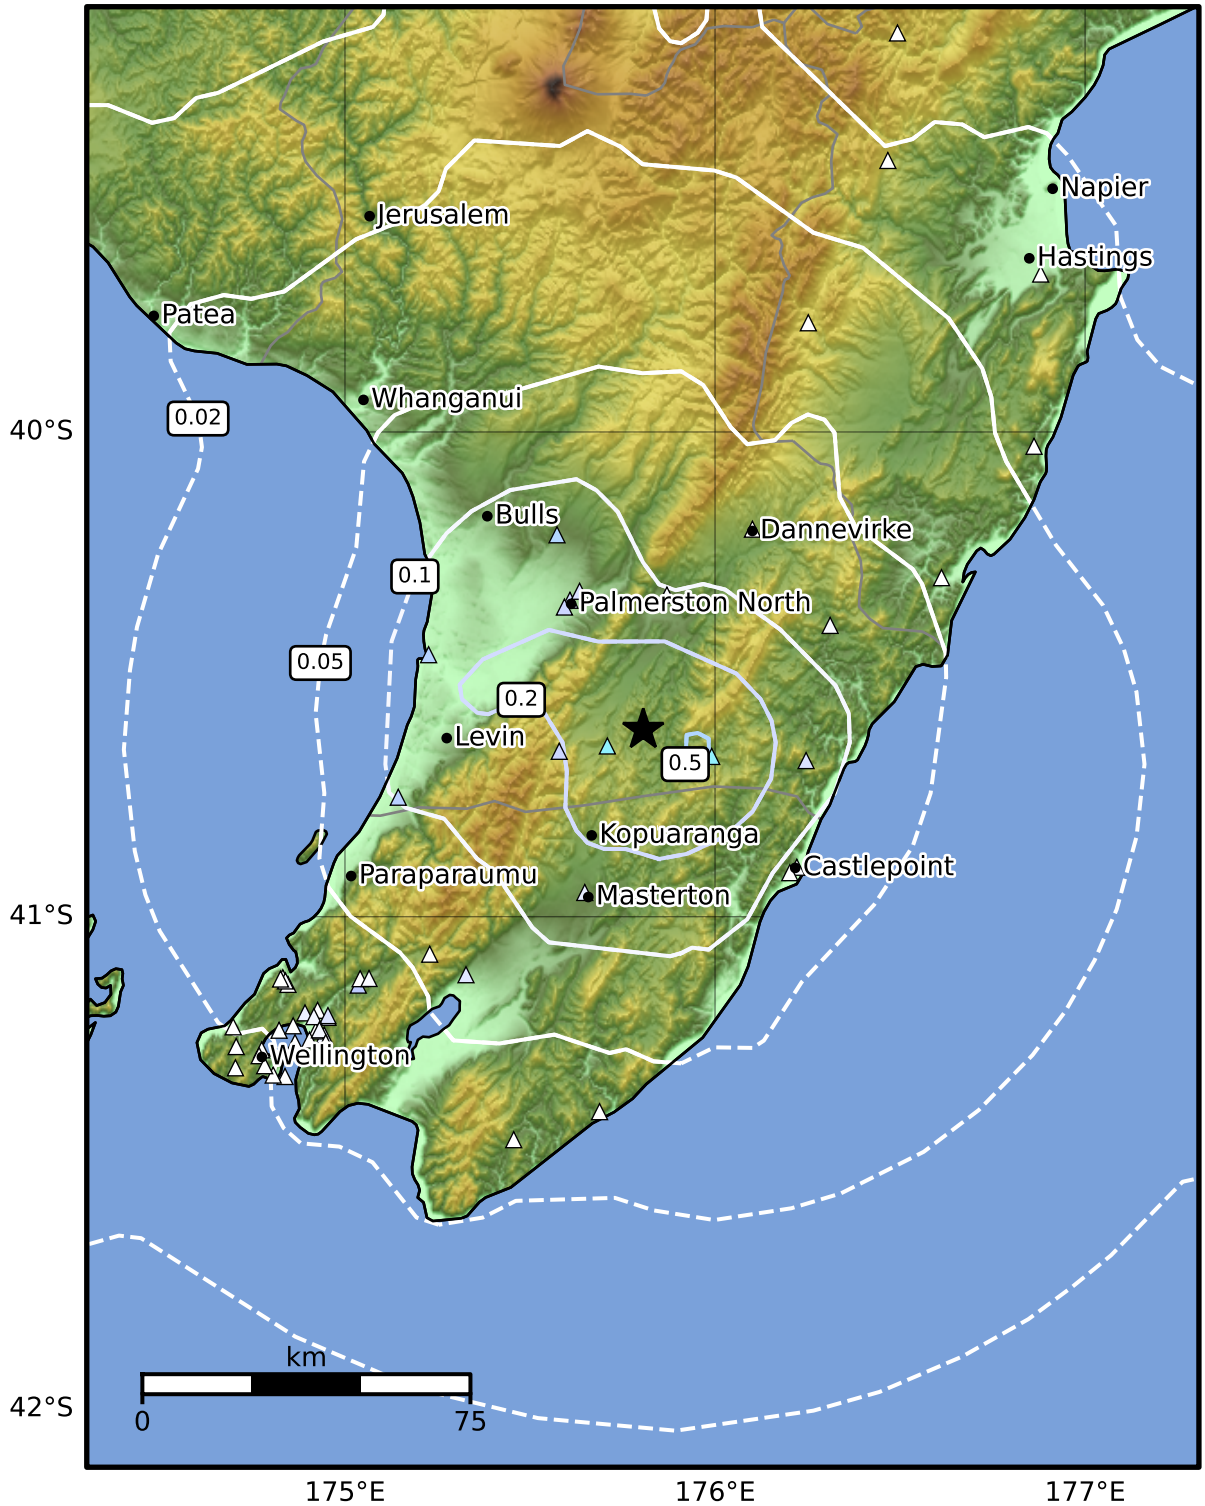

0.3 Second Peak Spectral Acceleration Map GNS Science

ShakeMap: Wairarapa

Feb 27, 2025 06:02:58 UTC M3.3 S40.62 E175.81 Depth: 31.9km ID:2025p154735

SA(0.3) (%g)	0.1	0.2	0.5	1	2	5	10	20	50	100	200
--------------	-----	-----	-----	---	---	---	----	----	----	-----	-----

Scale based on Moratalla et al.(2021) and Worden et al.(2012) Version 4: Processed 2025-02-27T07:04:56Z

△ Seismic Instrument ○ Reported Intensity ★ Epicenter