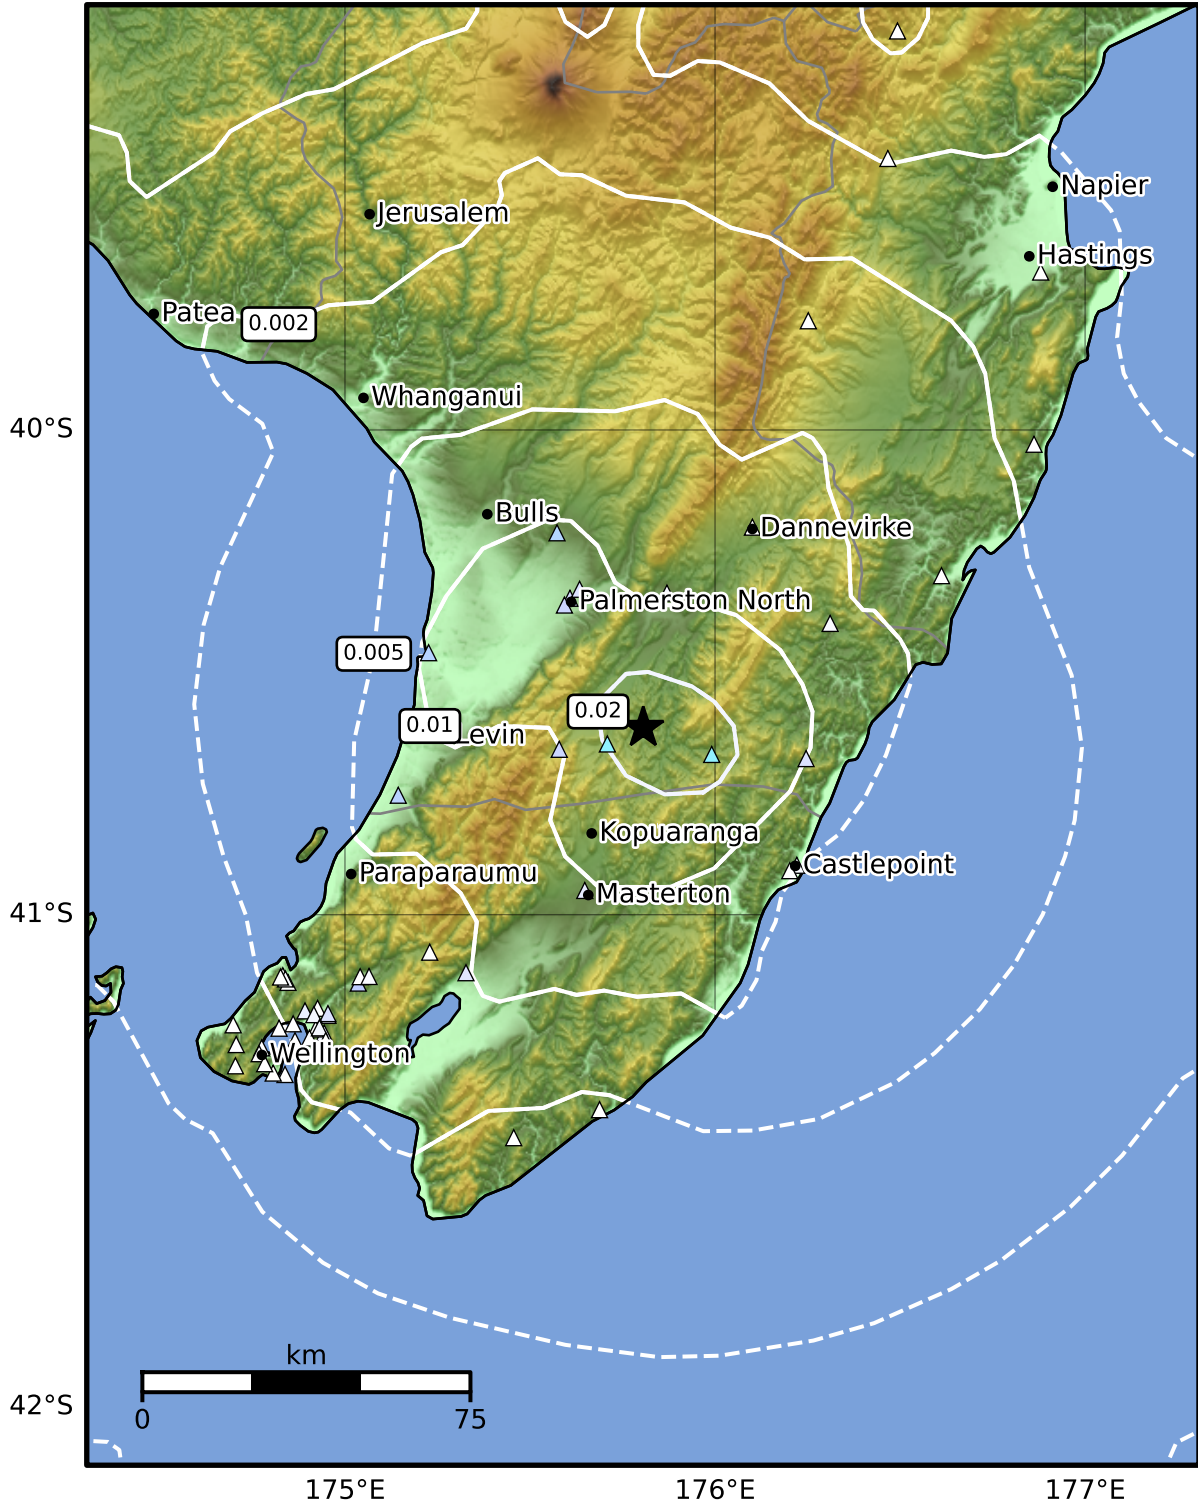

1.0 Second Peak Spectral Acceleration Map GNS Science

ShakeMap: Wairarapa

Feb 27, 2025 06:02:58 UTC M3.3 S40.62 E175.81 Depth: 31.9km ID:2025p154735

SA(1.0) (%g)	0.1	0.2	0.5	1	2	5	10	20	50	100	200
--------------	-----	-----	-----	---	---	---	----	----	----	-----	-----

Scale based on Moratalla et al.(2021) and Worden et al.(2012) Version 4: Processed 2025-02-27T07:04:56Z

△ Seismic Instrument ○ Reported Intensity ★ Epicenter