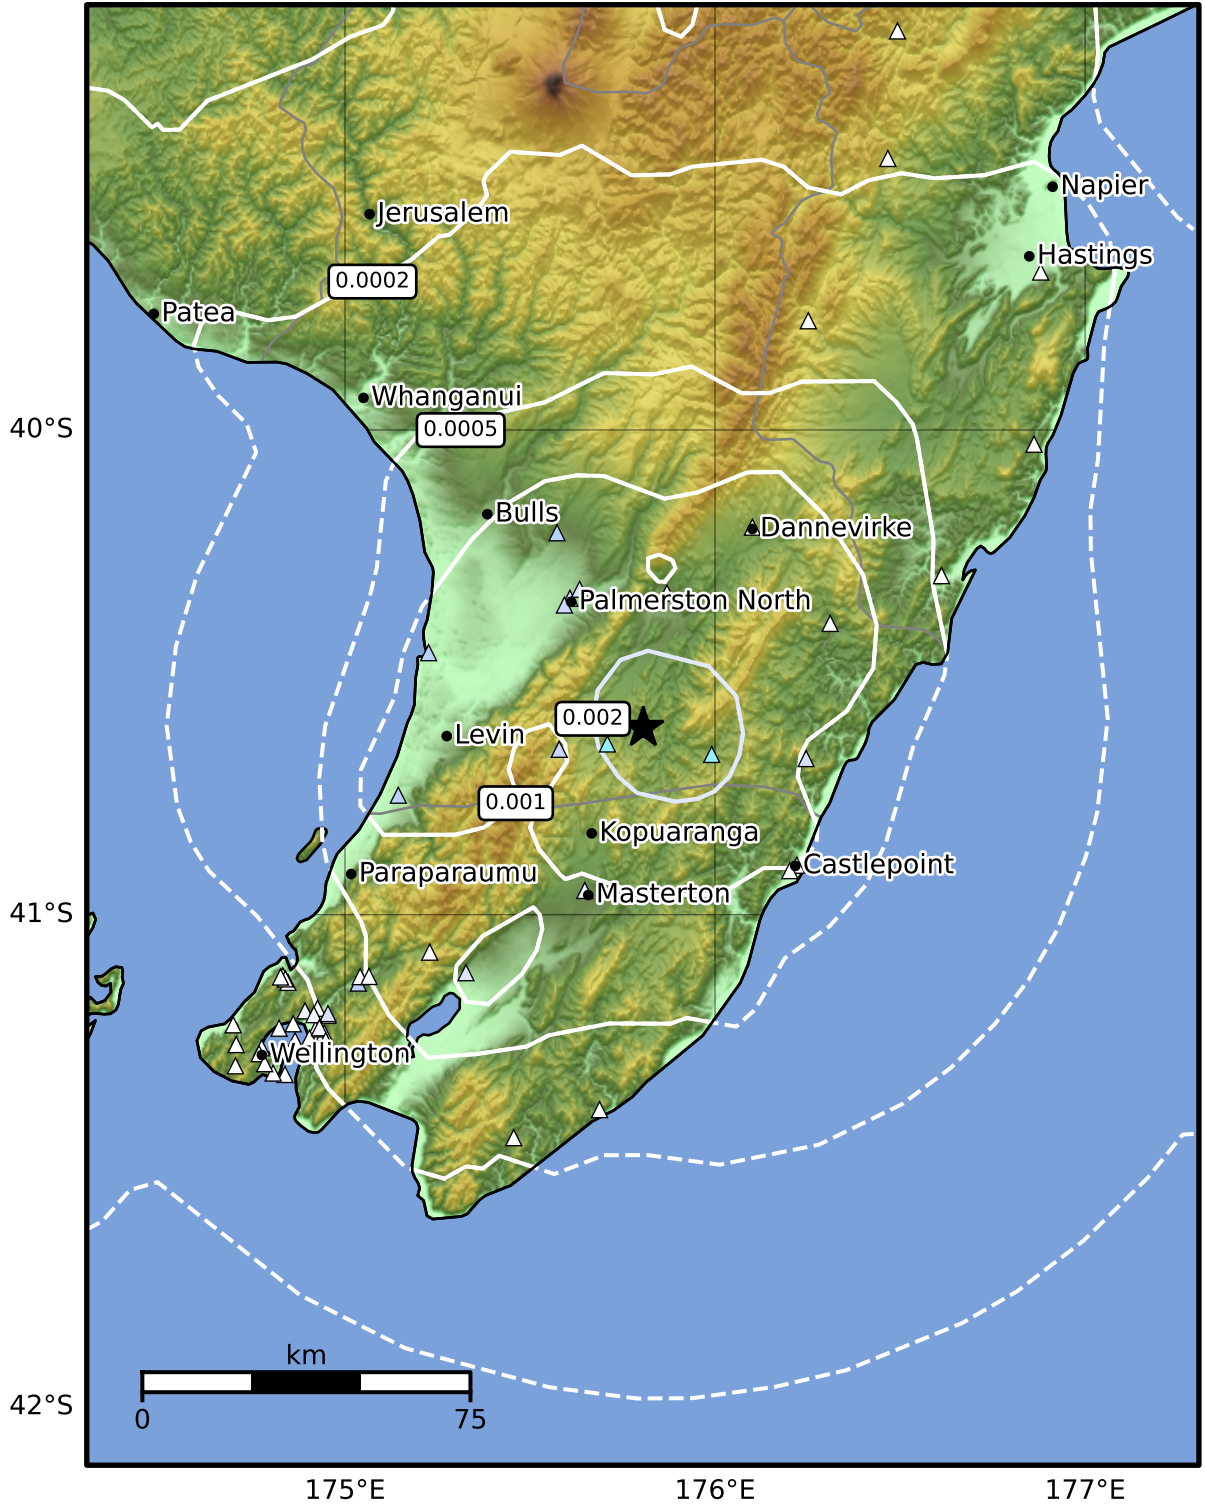

3.0 Second Peak Spectral Acceleration Map GNS Science

ShakeMap: Wairarapa

Feb 27, 2025 06:02:58 UTC M3.3 S40.62 E175.81 Depth: 31.9km ID:2025p154735

Scale based on Moratalla et al.(2021) and Worden et al.(2012) Version 4: Processed 2025-02-27T07:04:56Z

△ Seismic Instrument ○ Reported Intensity ★ Epicenter