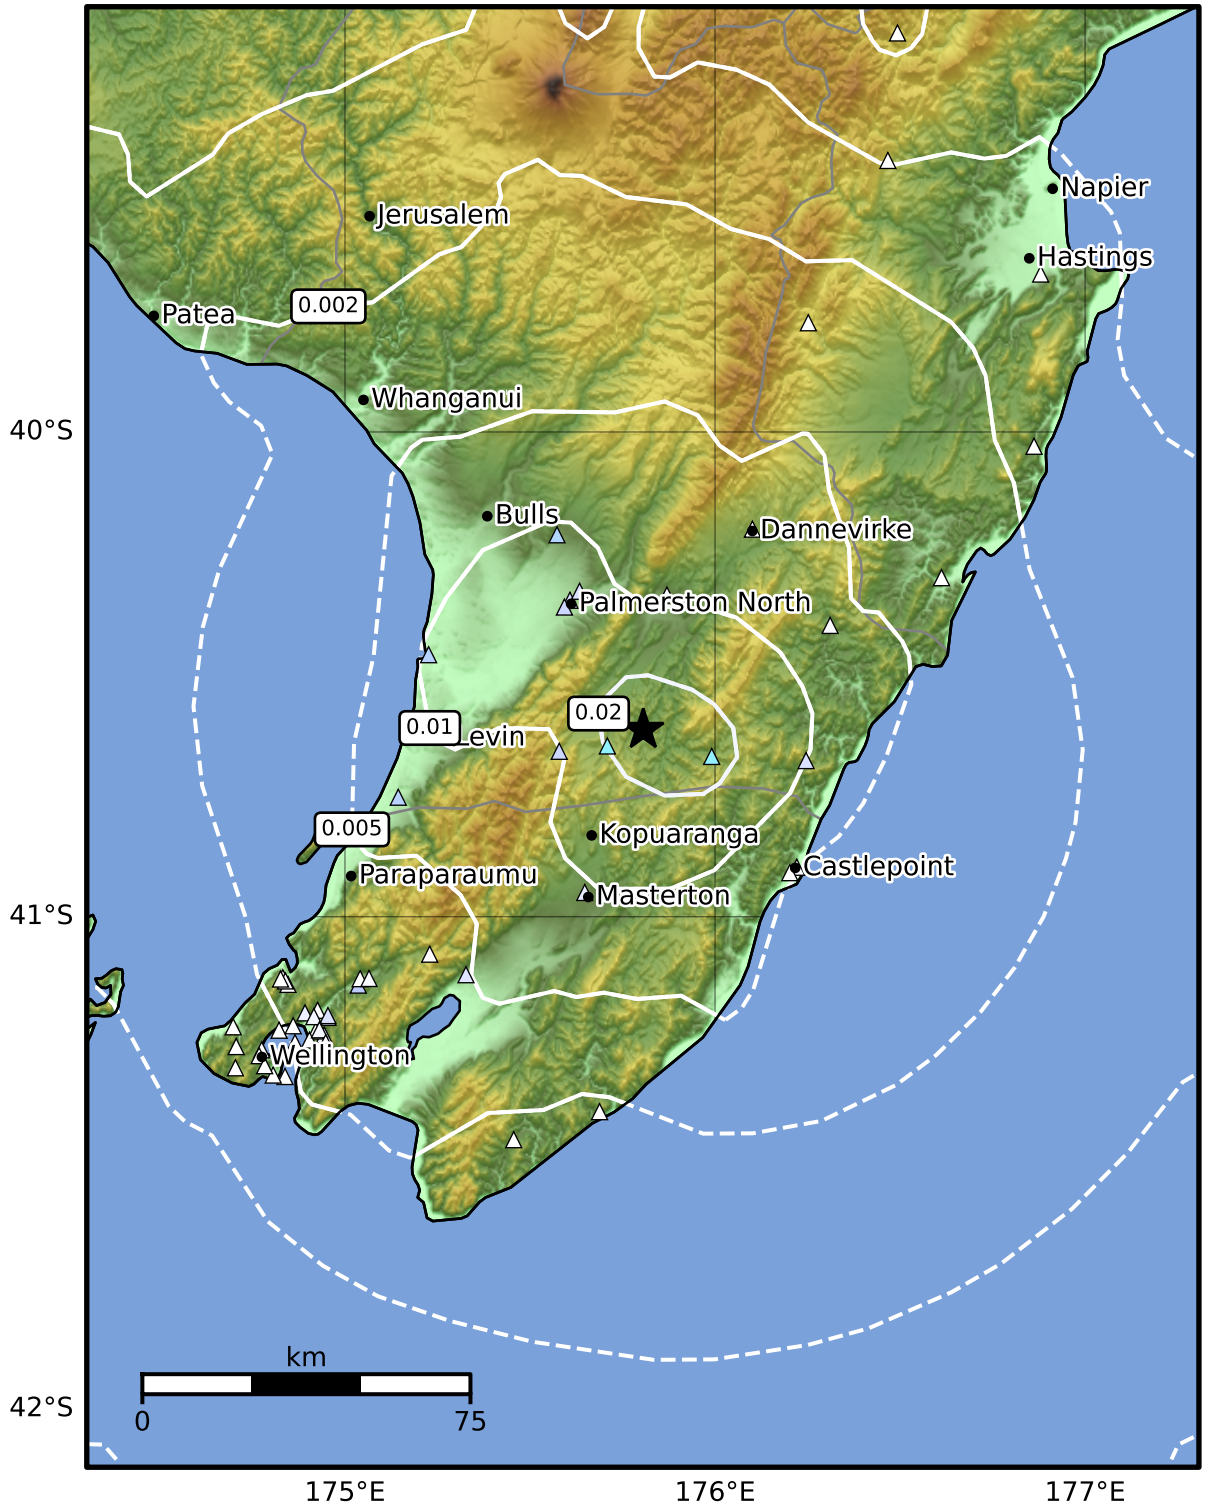

1.0 Second Peak Spectral Acceleration Map GNS Science

ShakeMap: Wairarapa

Feb 27, 2025 06:02:58 UTC M3.3 S40.62 E175.81 Depth: 31.9km ID:2025p154735

SA(1.0) (%g)	0.1	0.2	0.5	1	2	5	10	20	50	100	200
--------------	-----	-----	-----	---	---	---	----	----	----	-----	-----

Scale based on Moratalla et al.(2021) and Worden et al.(2012) Version 5: Processed 2025-02-27T08:04:57Z

△ Seismic Instrument ○ Reported Intensity ★ Epicenter