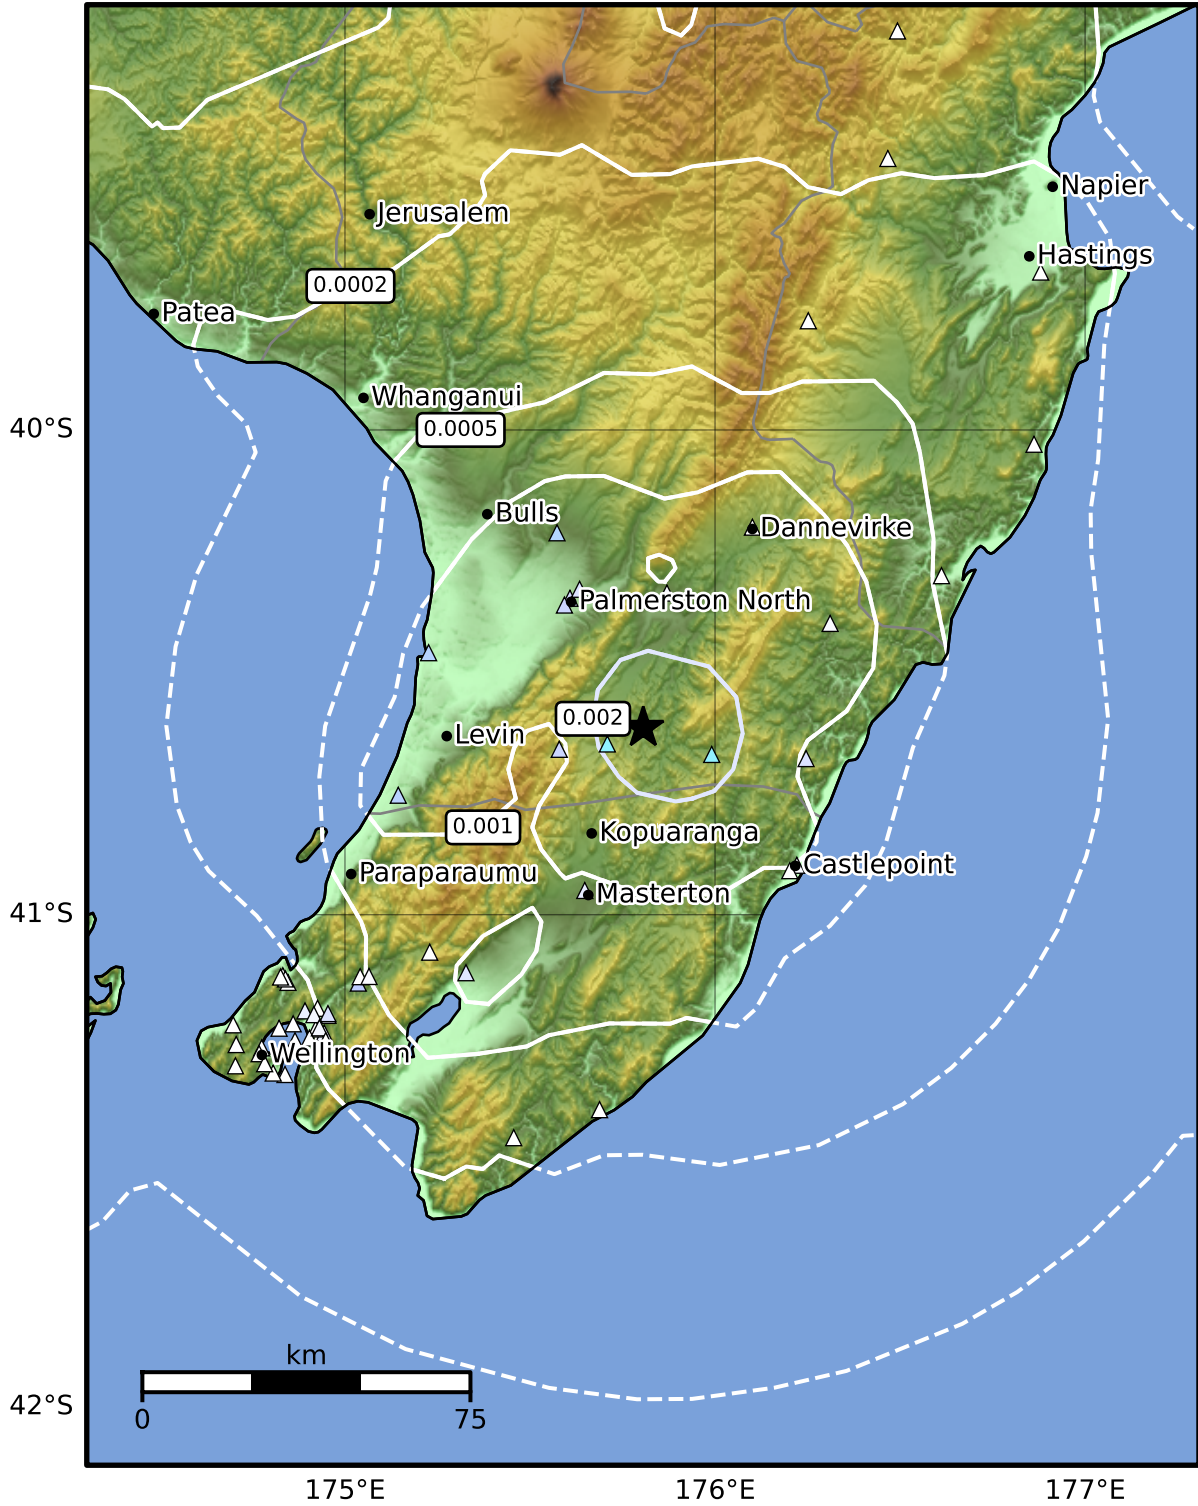

3.0 Second Peak Spectral Acceleration Map GNS Science

ShakeMap: Wairarapa

Feb 27, 2025 06:02:58 UTC M3.3 S40.62 E175.81 Depth: 31.9km ID:2025p154735

SA(3.0) (%g)	0.1	0.2	0.5	1	2	5	10	20	50
--------------	-----	-----	-----	---	---	---	----	----	----

Scale based on Moratalla et al.(2021) and Worden et al.(2012) Version 5: Processed 2025-02-27T08:04:57Z

△ Seismic Instrument ○ Reported Intensity ★ Epicenter