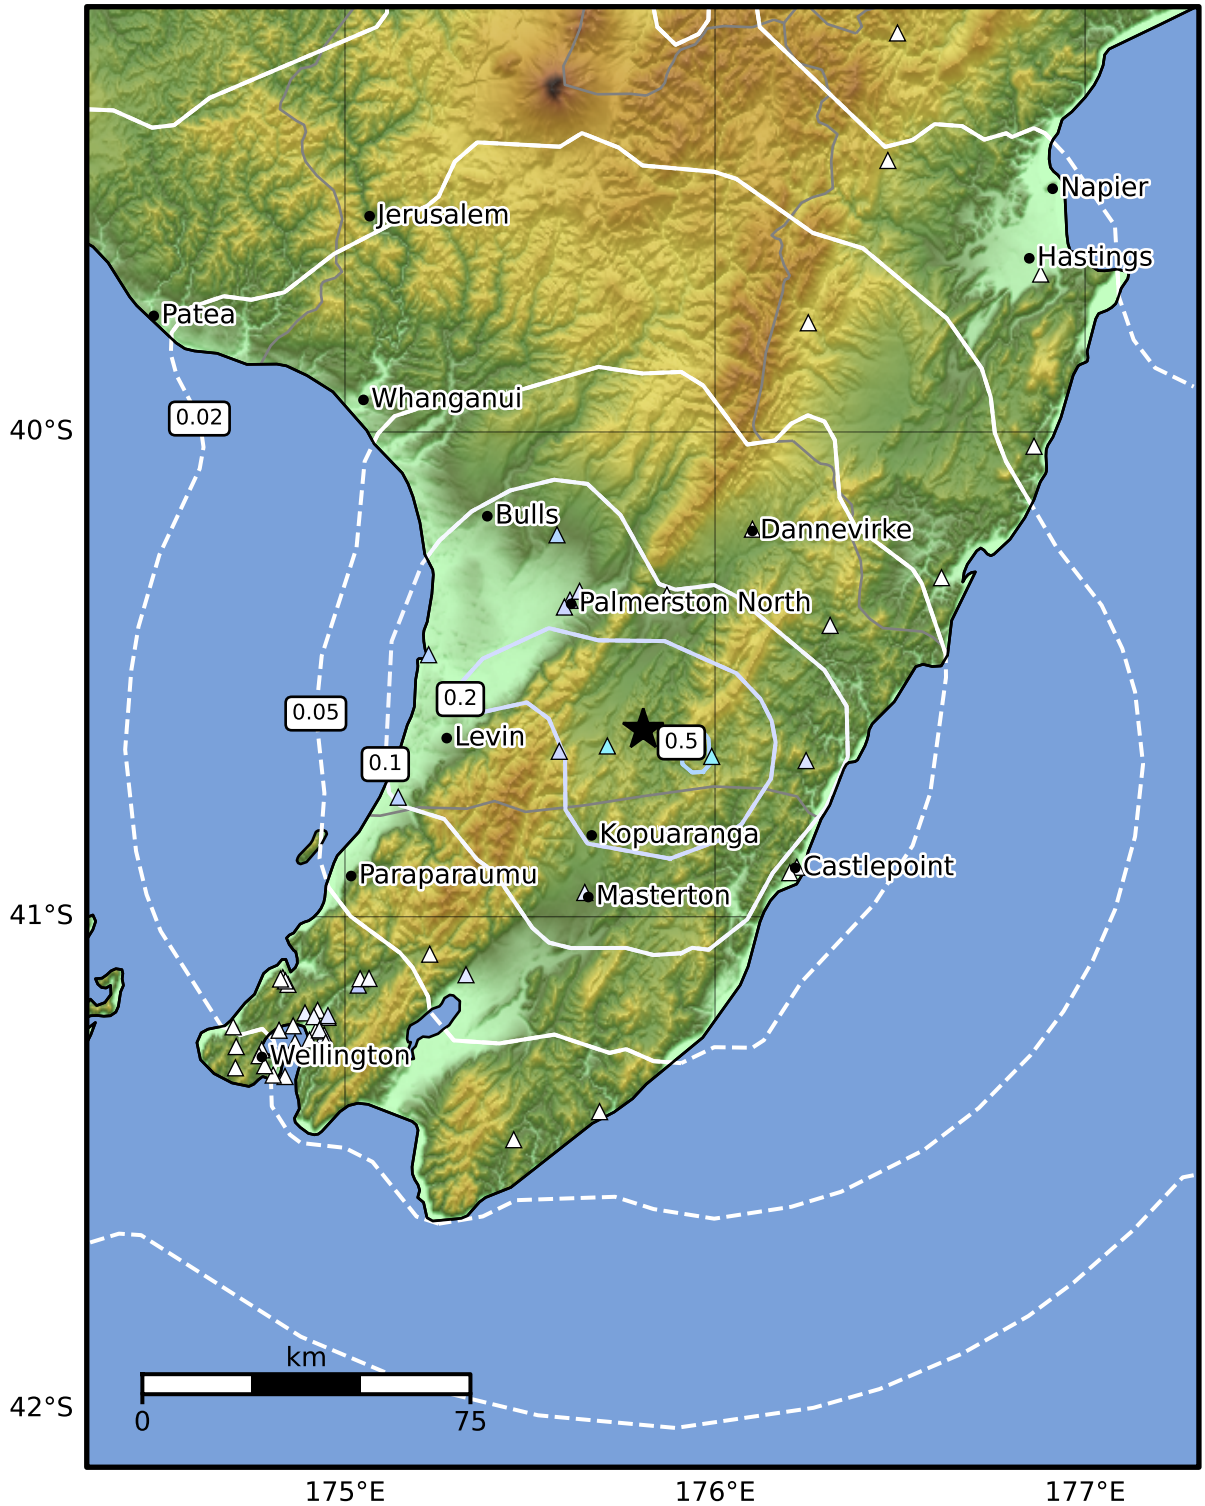

0.3 Second Peak Spectral Acceleration Map GNS Science

ShakeMap: Wairarapa

Feb 27, 2025 06:02:58 UTC M3.3 S40.62 E175.81 Depth: 31.9km ID:2025p154735

SA(0.3) (%g)	0.1	0.2	0.5	1	2	5	10	20	50	100	200
---------------------	------------	------------	------------	----------	----------	----------	-----------	-----------	-----------	------------	------------

Scale based on Moratalla et al.(2021) and Worden et al.(2012) Version 6: Processed 2025-02-27T09:04:55Z

△ Seismic Instrument ○ Reported Intensity ★ Epicenter