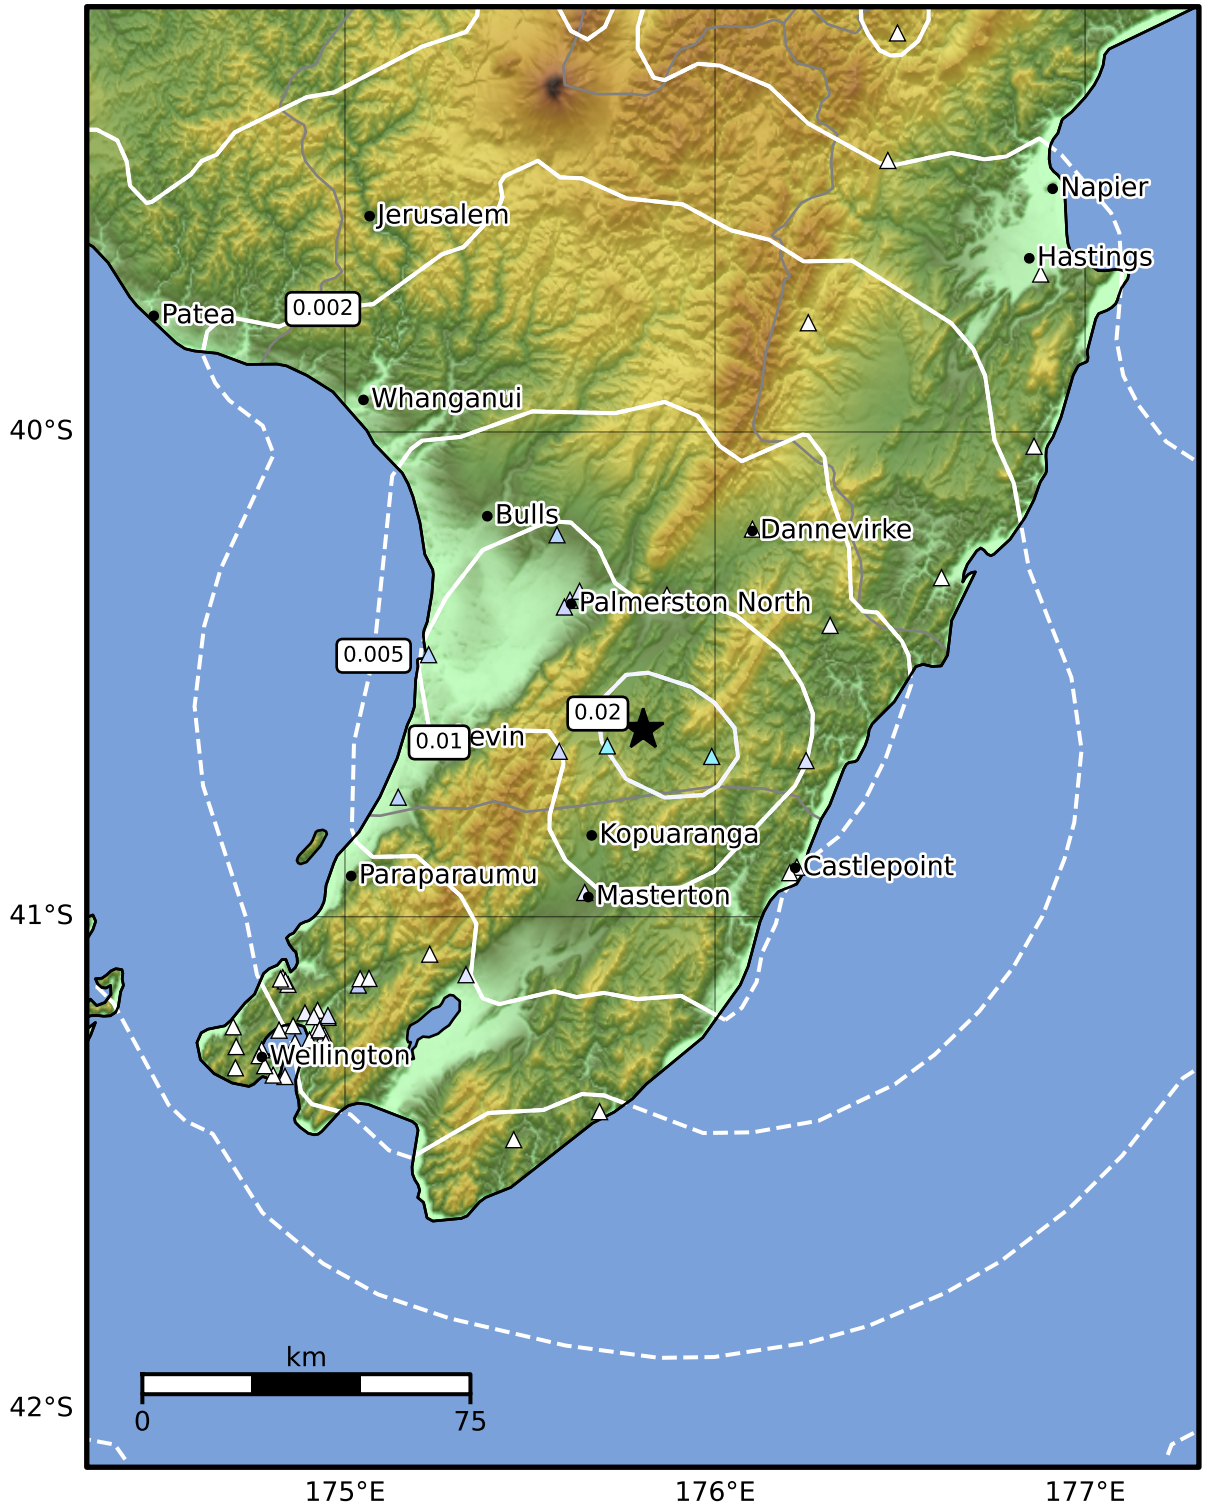

1.0 Second Peak Spectral Acceleration Map GNS Science

ShakeMap: Wairarapa

Feb 27, 2025 06:02:58 UTC M3.3 S40.62 E175.81 Depth: 31.9km ID:2025p154735

<b>SA(1.0) (%g)</b>	<b>0.1</b>	<b>0.2</b>	<b>0.5</b>	<b>1</b>	<b>2</b>	<b>5</b>	<b>10</b>	<b>20</b>	<b>50</b>	<b>100</b>	<b>200</b>
---------------------	------------	------------	------------	----------	----------	----------	-----------	-----------	-----------	------------	------------

Scale based on Moratalla et al.(2021) and Worden et al.(2012) Version 6: Processed 2025-02-27T09:04:55Z

△ Seismic Instrument ○ Reported Intensity ★ Epicenter