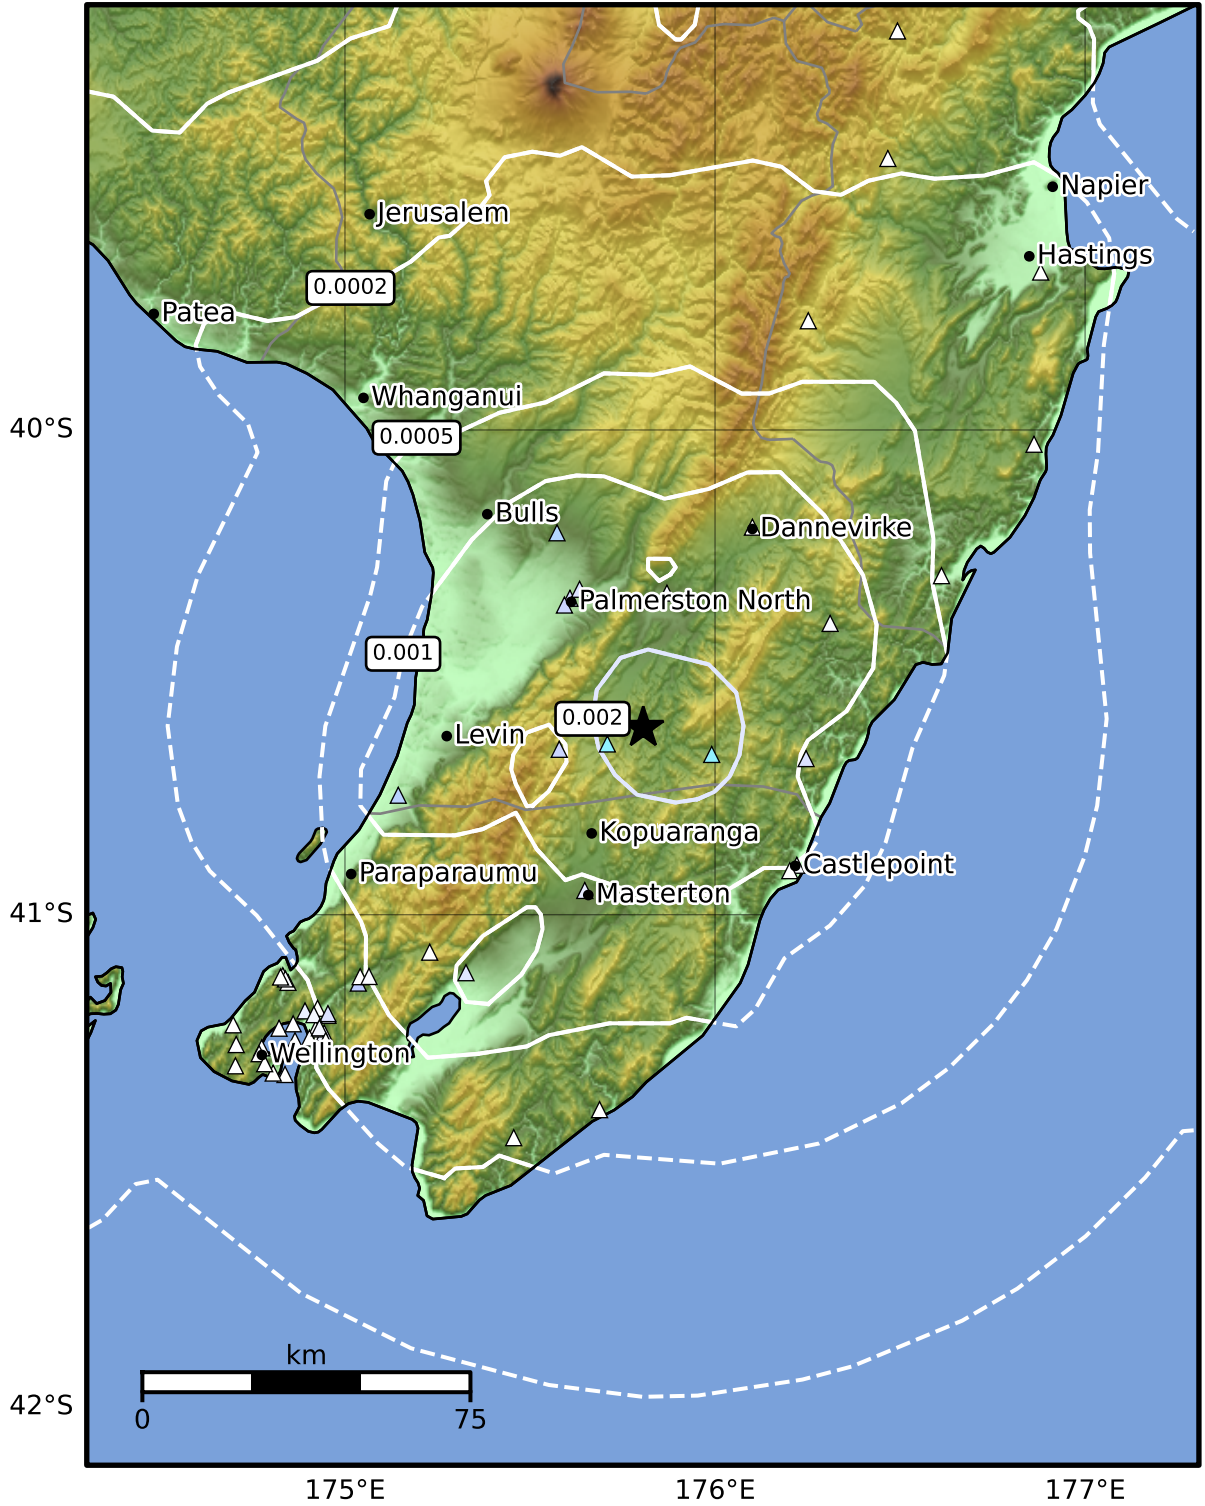

3.0 Second Peak Spectral Acceleration Map GNS Science

ShakeMap: Wairarapa

Feb 27, 2025 06:02:58 UTC M3.3 S40.62 E175.81 Depth: 31.9km ID:2025p154735

Scale based on Moratalla et al.(2021) and Worden et al.(2012) Version 6: Processed 2025-02-27T09:04:55Z

△ Seismic Instrument ○ Reported Intensity ★ Epicenter