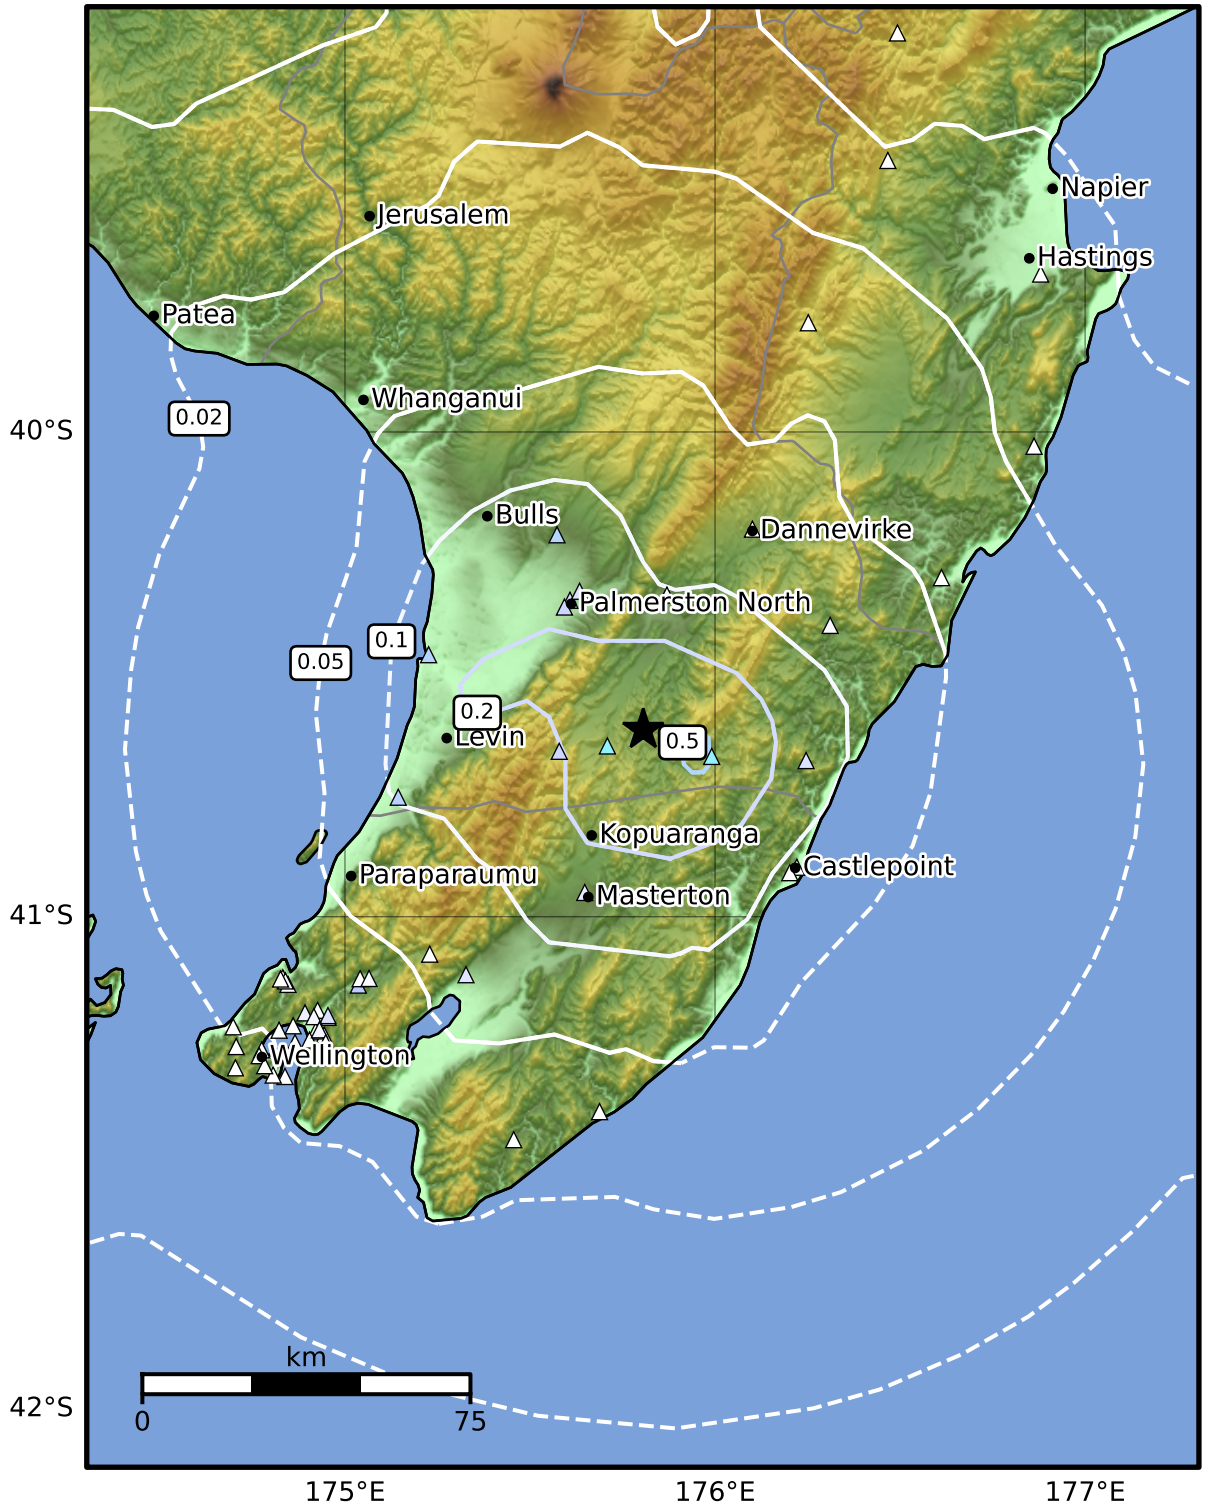

0.3 Second Peak Spectral Acceleration Map GNS Science

ShakeMap: Wairarapa

Feb 27, 2025 06:02:58 UTC M3.3 S40.62 E175.81 Depth: 31.9km ID:2025p154735

| SA(0.3) (%g) | 0.1 | 0.2 | 0.5 | 1 | 2 | 5 | 10 | 20 | 50 | 100 | 200 |
|--------------|-----|-----|-----|---|---|---|----|----|----|-----|-----|
|--------------|-----|-----|-----|---|---|---|----|----|----|-----|-----|

Scale based on Moratalla et al.(2021) and Worden et al.(2012) Version 7: Processed 2025-02-27T12:04:56Z

△ Seismic Instrument ○ Reported Intensity ★ Epicenter