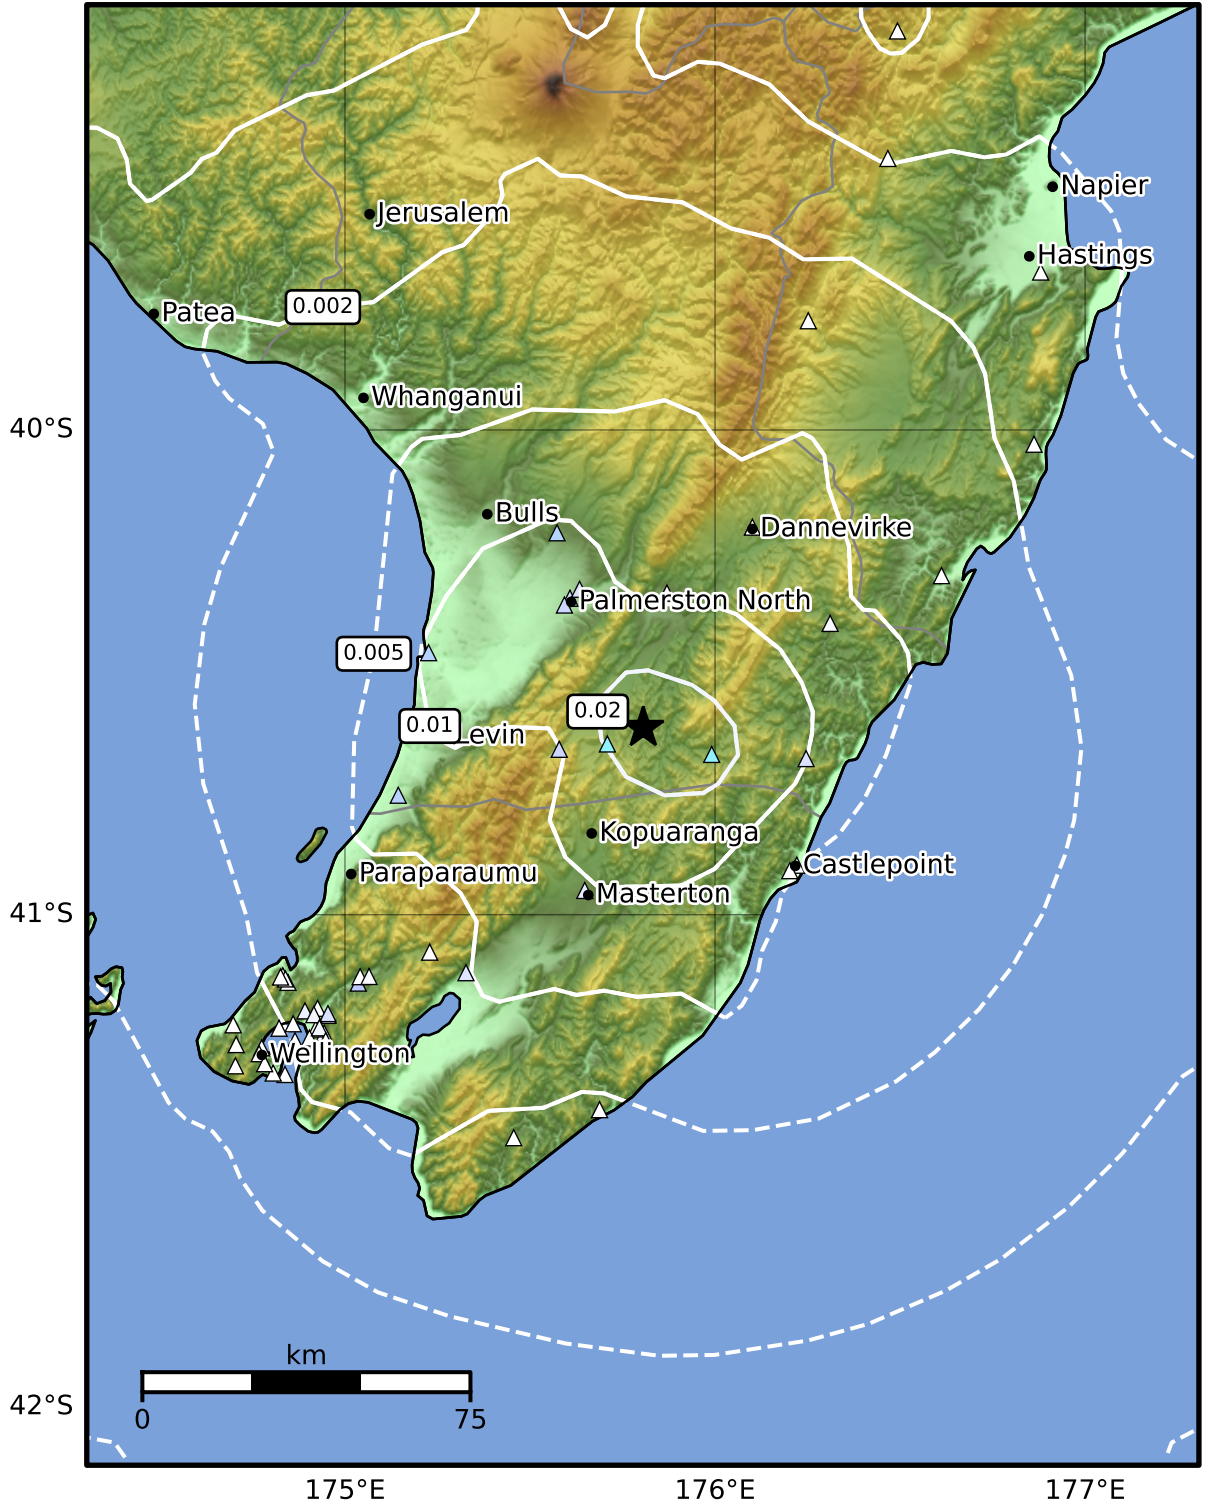

1.0 Second Peak Spectral Acceleration Map GNS Science

ShakeMap: Wairarapa

Feb 27, 2025 06:02:58 UTC M3.3 S40.62 E175.81 Depth: 31.9km ID:2025p154735

| SA(1.0) (%g) | 0.1 | 0.2 | 0.5 | 1 | 2 | 5 | 10 | 20 | 50 | 100 | 200 |
|--------------|-----|-----|-----|---|---|---|----|----|----|-----|-----|
|--------------|-----|-----|-----|---|---|---|----|----|----|-----|-----|

Scale based on Moratalla et al.(2021) and Worden et al.(2012) Version 7: Processed 2025-02-27T12:04:56Z

△ Seismic Instrument ○ Reported Intensity ★ Epicenter