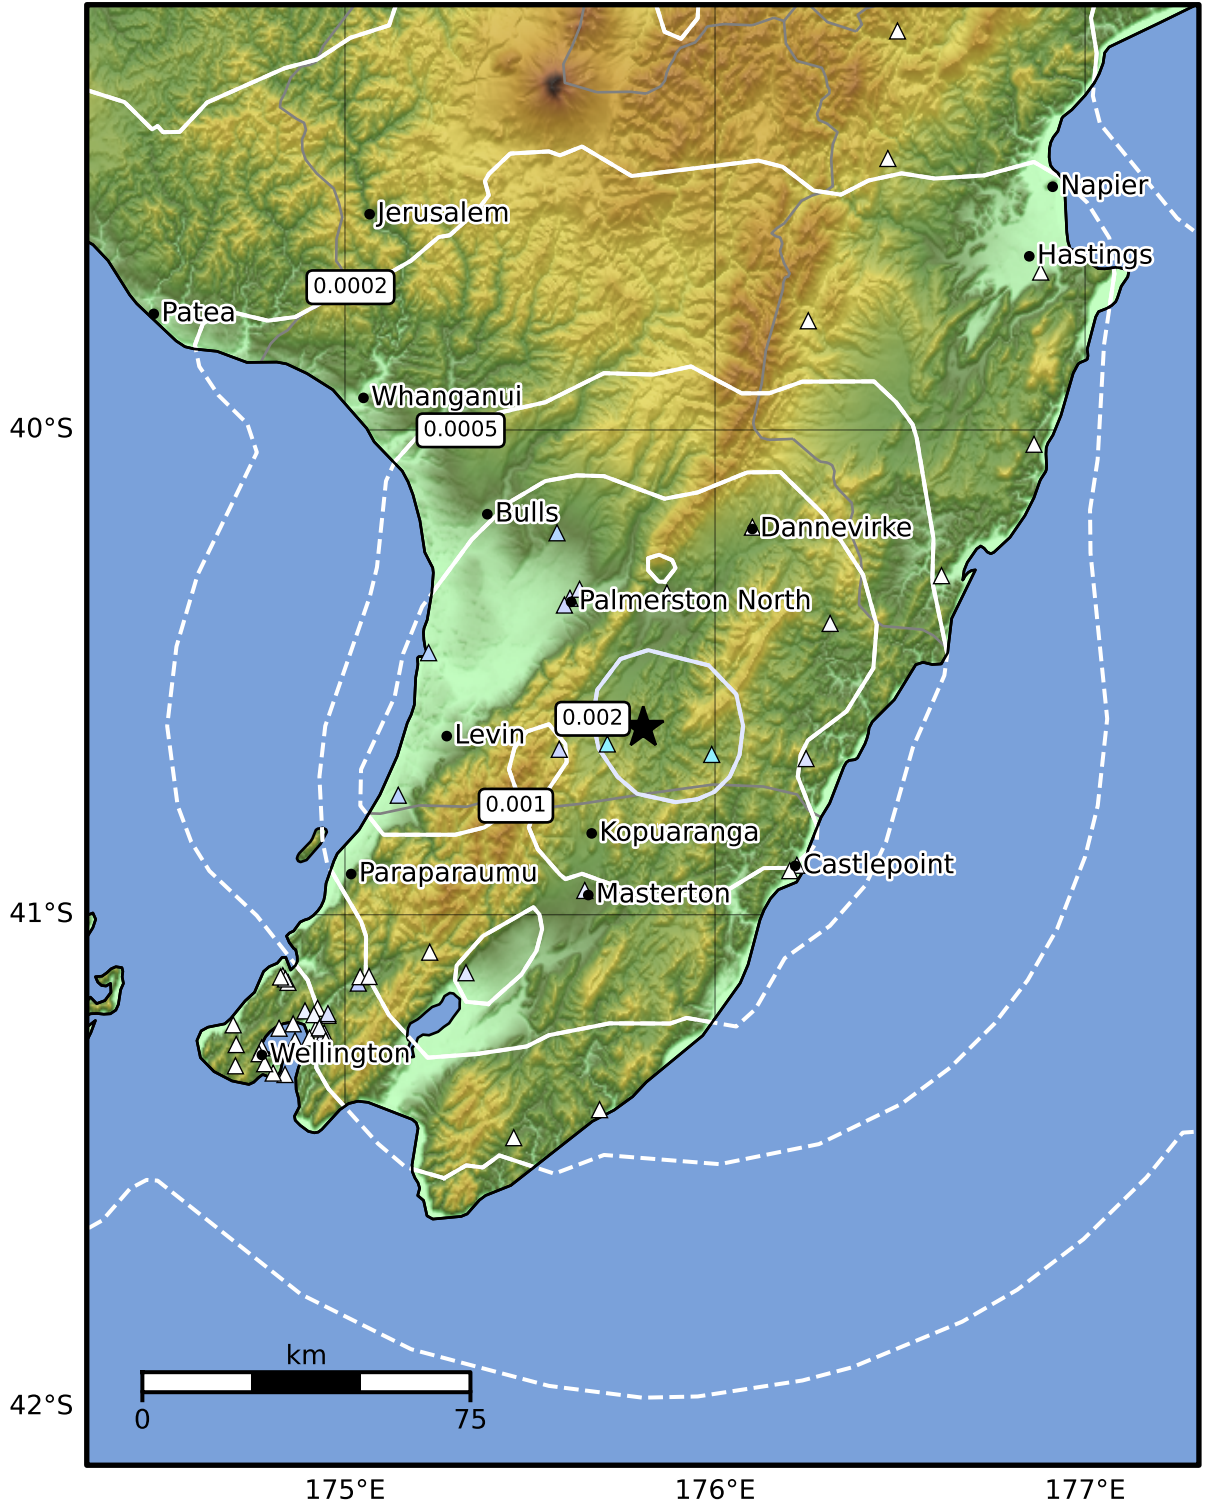

3.0 Second Peak Spectral Acceleration Map GNS Science

ShakeMap: Wairarapa

Feb 27, 2025 06:02:58 UTC M3.3 S40.62 E175.81 Depth: 31.9km ID:2025p154735

Scale based on Moratalla et al.(2021) and Worden et al.(2012) Version 7: Processed 2025-02-27T12:04:56Z

△ Seismic Instrument ○ Reported Intensity ★ Epicenter