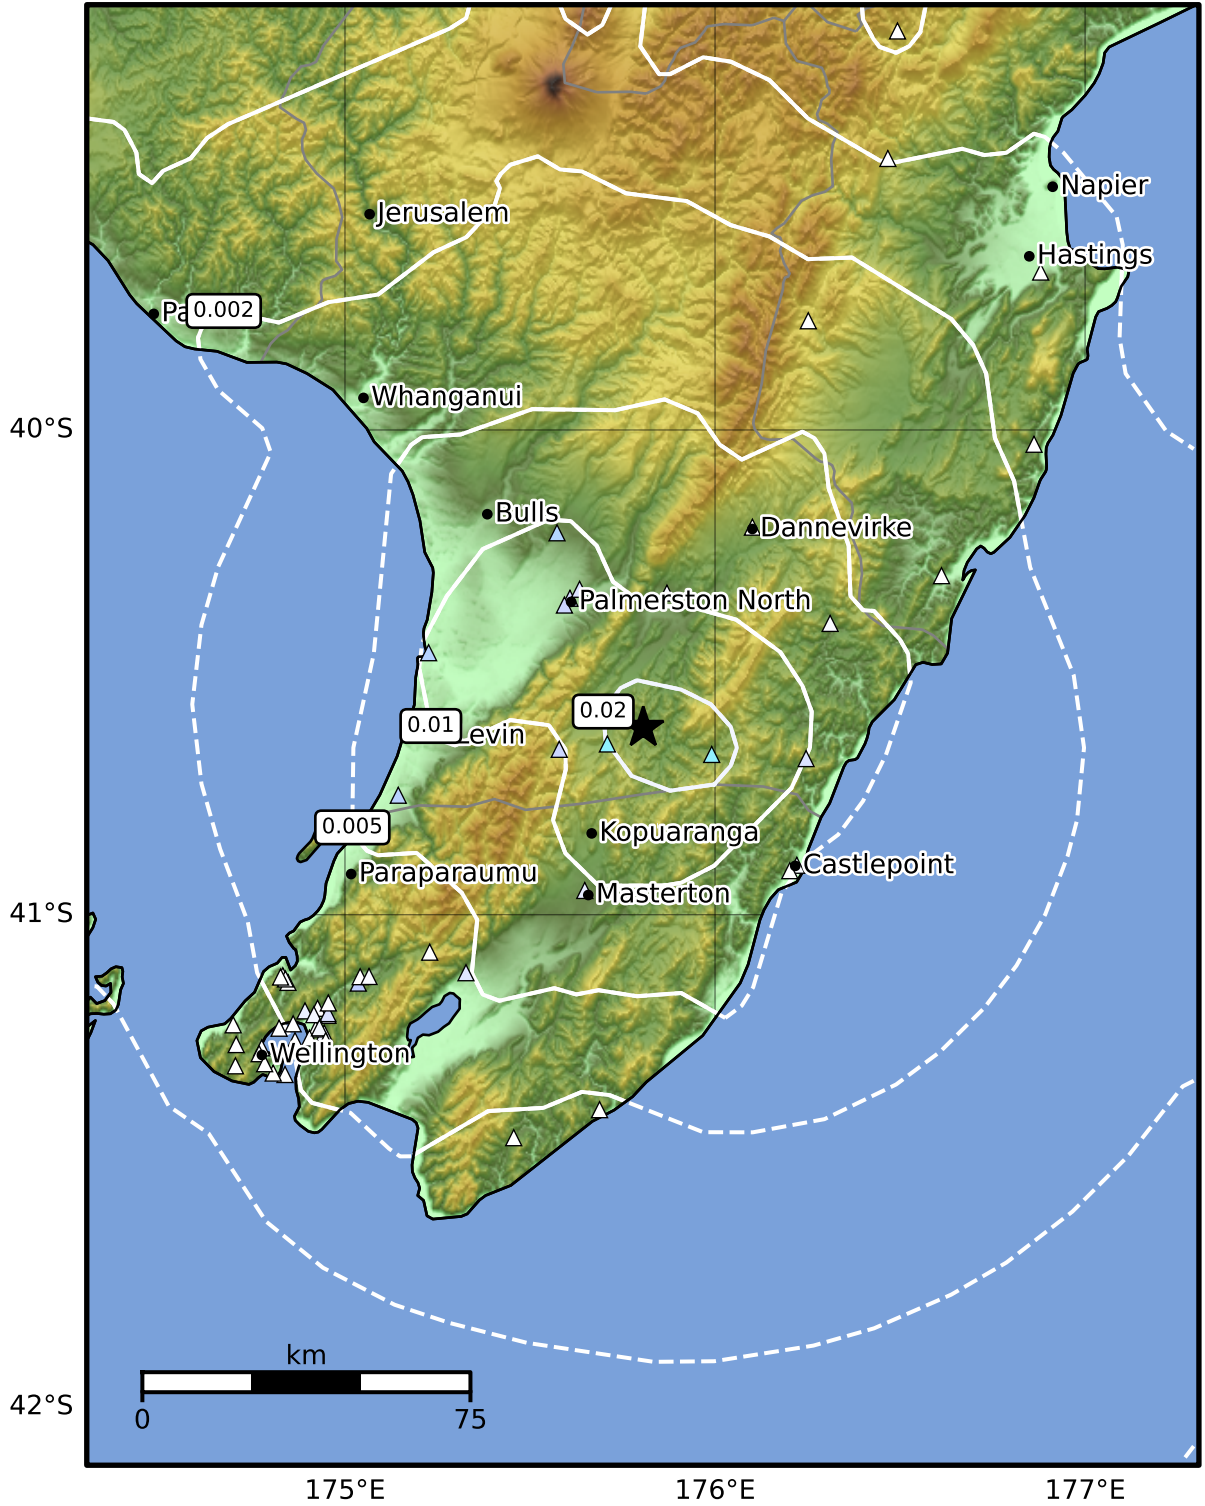

1.0 Second Peak Spectral Acceleration Map GNS Science

ShakeMap: Wairarapa

Feb 27, 2025 06:02:58 UTC M3.3 S40.62 E175.81 Depth: 31.9km ID:2025p154735

SA(1.0) (%g)	0.1	0.2	0.5	1	2	5	10	20	50	100	200
--------------	-----	-----	-----	---	---	---	----	----	----	-----	-----

Scale based on Moratalla et al.(2021) and Worden et al.(2012) Version 8: Processed 2025-02-28T06:05:47Z

△ Seismic Instrument ○ Reported Intensity ★ Epicenter