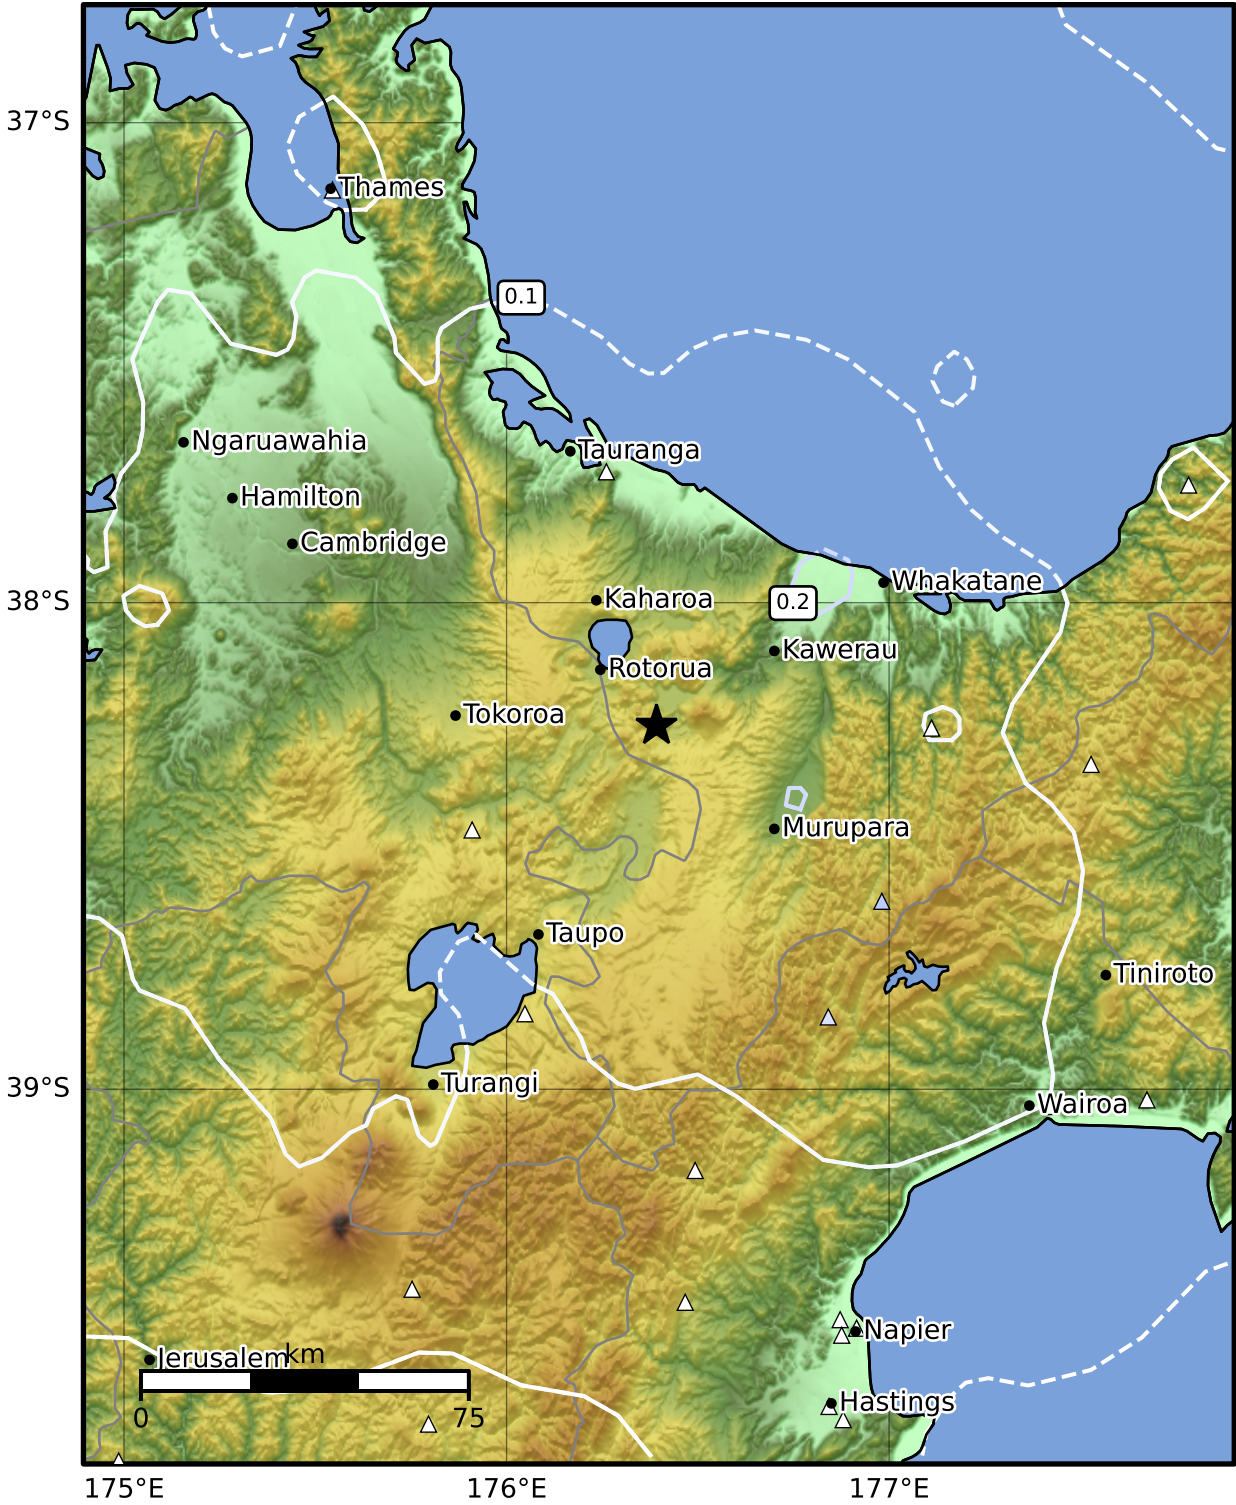

0.3 Second Peak Spectral Acceleration Map GNS Science
ShakeMap: Rotorua

Feb 28, 2025 23:20:38 UTC M3.6 S38.25 E176.39 Depth: 150.6km ID:2025p159385

SA(0.3) (%g)	0.1	0.2	0.5	1	2	5	10	20	50	100	200
--------------	-----	-----	-----	---	---	---	----	----	----	-----	-----

Scale based on Moratalla et al.(2021) and Worden et al.(2012) Version 5: Processed 2025-03-01T01:22:29Z
 Δ Seismic Instrument ○ Reported Intensity ★ Epicenter