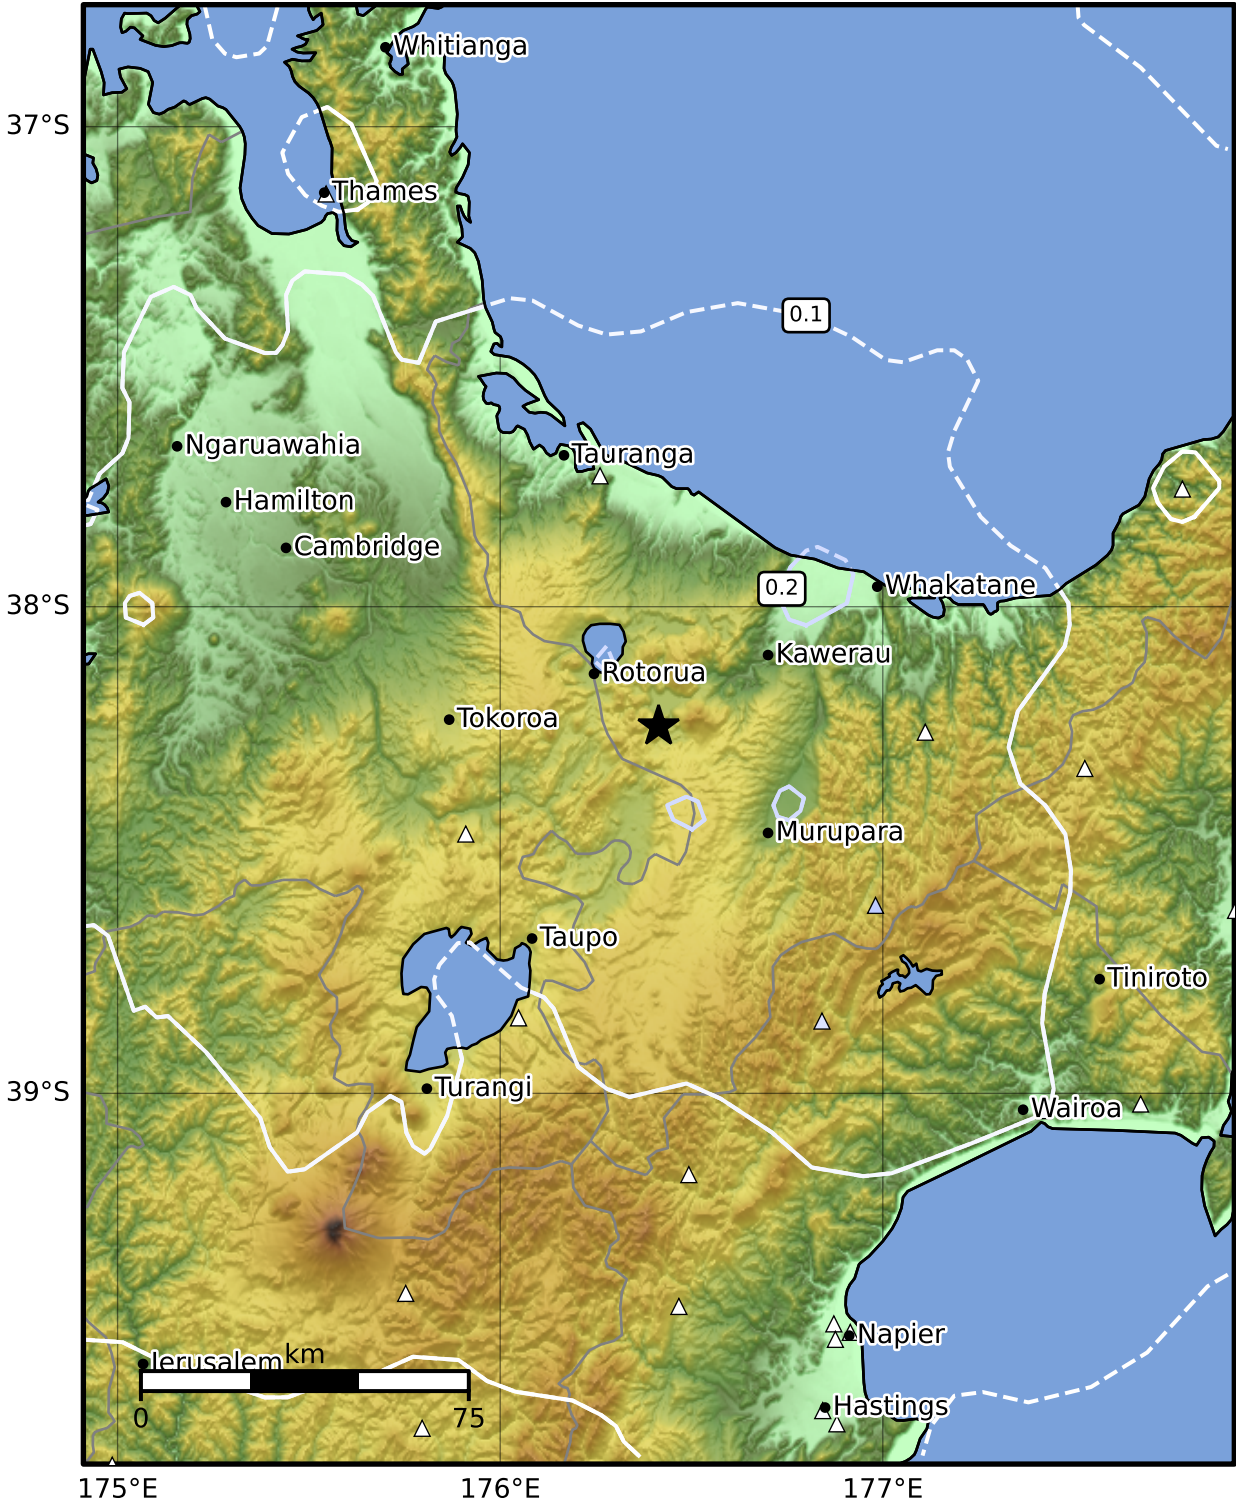

0.3 Second Peak Spectral Acceleration Map GNS Science  
ShakeMap: Rotorua

Feb 28, 2025 23:20:38 UTC M3.6 S38.25 E176.41 Depth: 149.7km ID:2025p159385

SA(0.3) (%g)	0.1	0.2	0.5	1	2	5	10	20	50	100	200
--------------	-----	-----	-----	---	---	---	----	----	----	-----	-----

Scale based on Moratalla et al.(2021) and Worden et al.(2012) Version 9: Processed 2025-03-12T00:45:34Z

△ Seismic Instrument ○ Reported Intensity ★ Epicenter