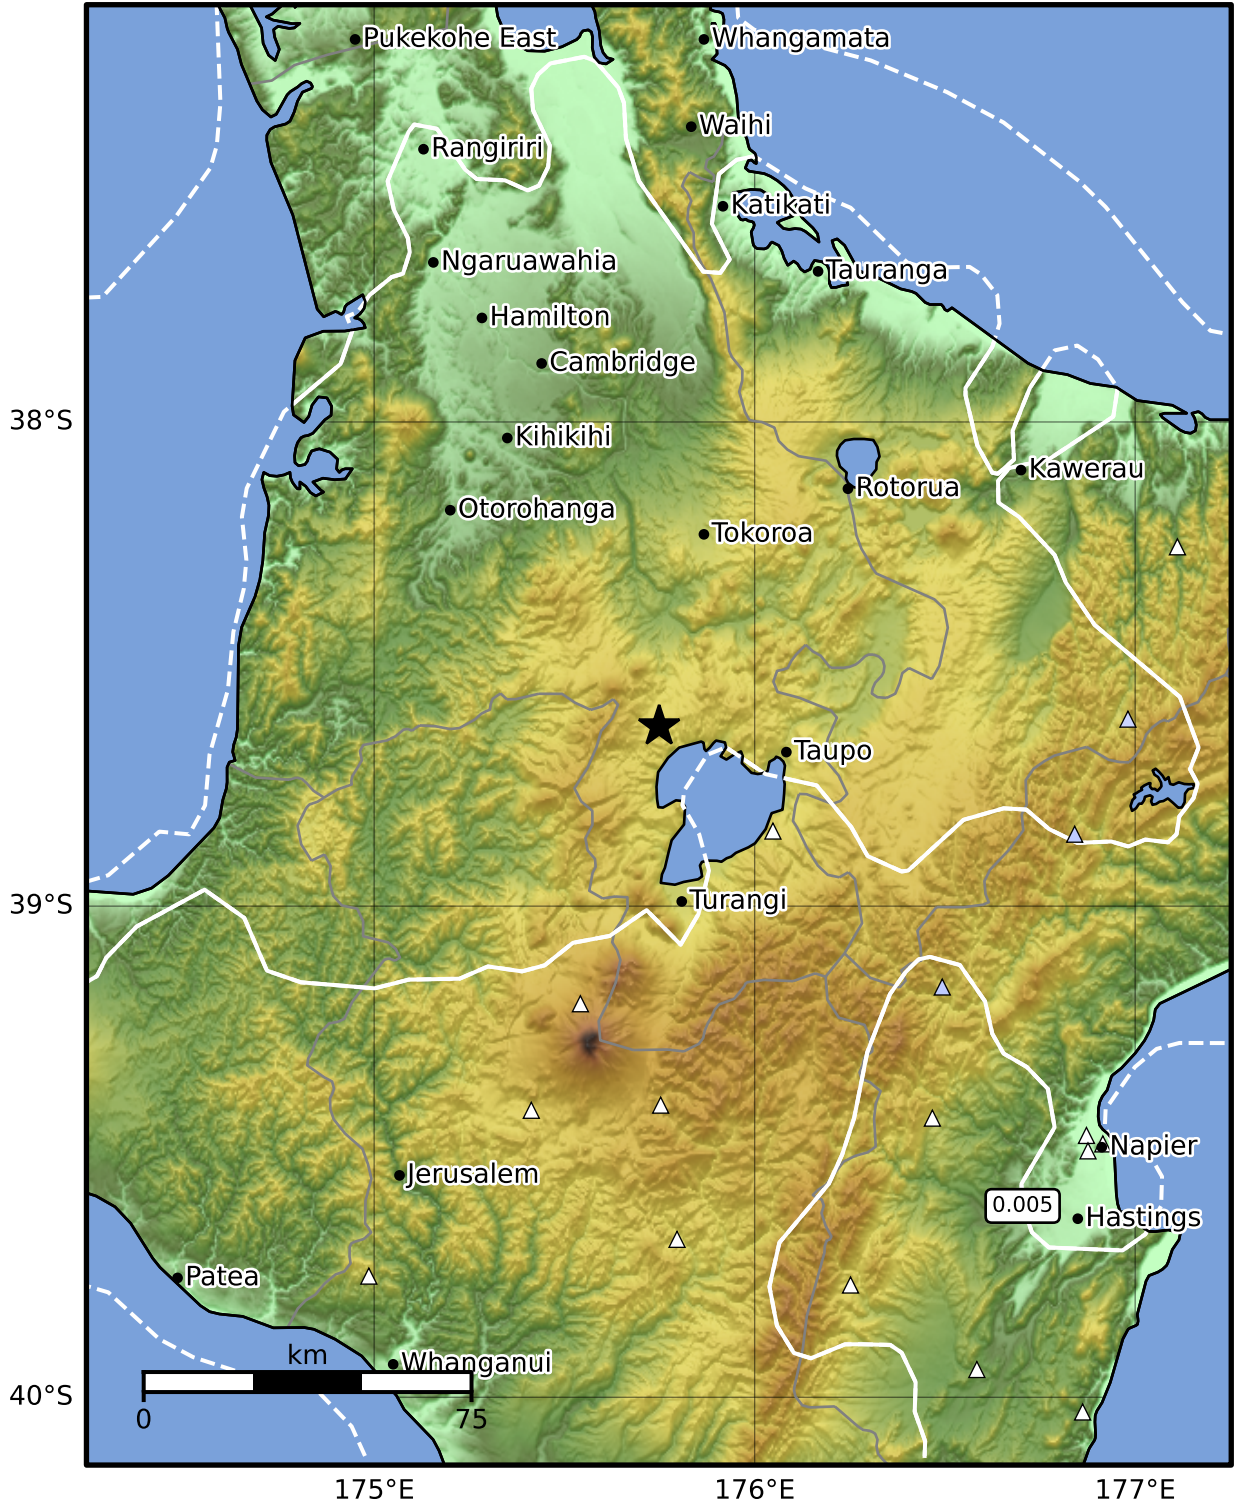

1.0 Second Peak Spectral Acceleration Map GNS Science

ShakeMap: Taupo

Mar 23, 2025 05:17:32 UTC M3.6 S38.63 E175.75 Depth: 136.6km ID:2025p219514

Scale based on Moratalla et al.(2021) and Worden et al.(2012) Version 1: Processed 2025-03-23T05:29:40Z

△ Seismic Instrument ○ Reported Intensity ★ Epicenter