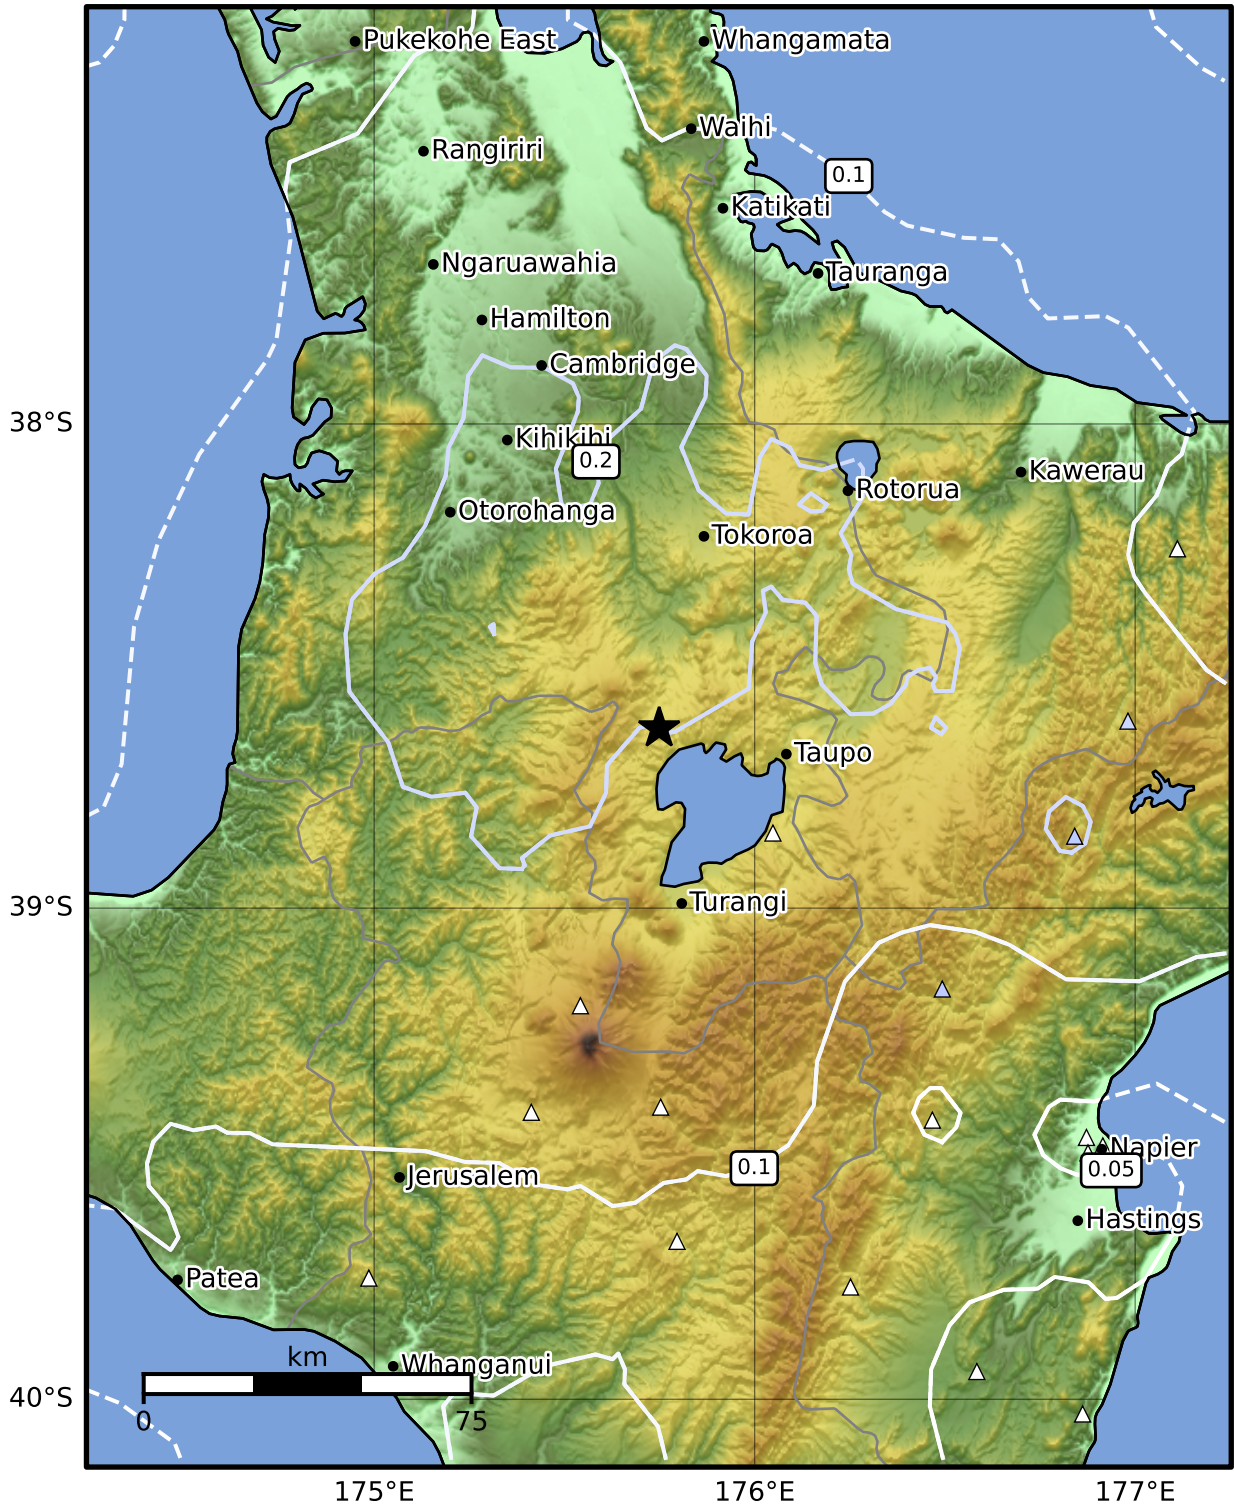

0.3 Second Peak Spectral Acceleration Map GNS Science

ShakeMap: Taupo

Mar 23, 2025 05:17:32 UTC M3.6 S38.63 E175.75 Depth: 136.6km ID:2025p219514

SA(0.3) (%g)	0.1	0.2	0.5	1	2	5	10	20	50	100	200
---------------------	------------	------------	------------	----------	----------	----------	-----------	-----------	-----------	------------	------------

Scale based on Moratalla et al.(2021) and Worden et al.(2012) Version 2: Processed 2025-03-23T05:39:28Z

△ Seismic Instrument ○ Reported Intensity ★ Epicenter