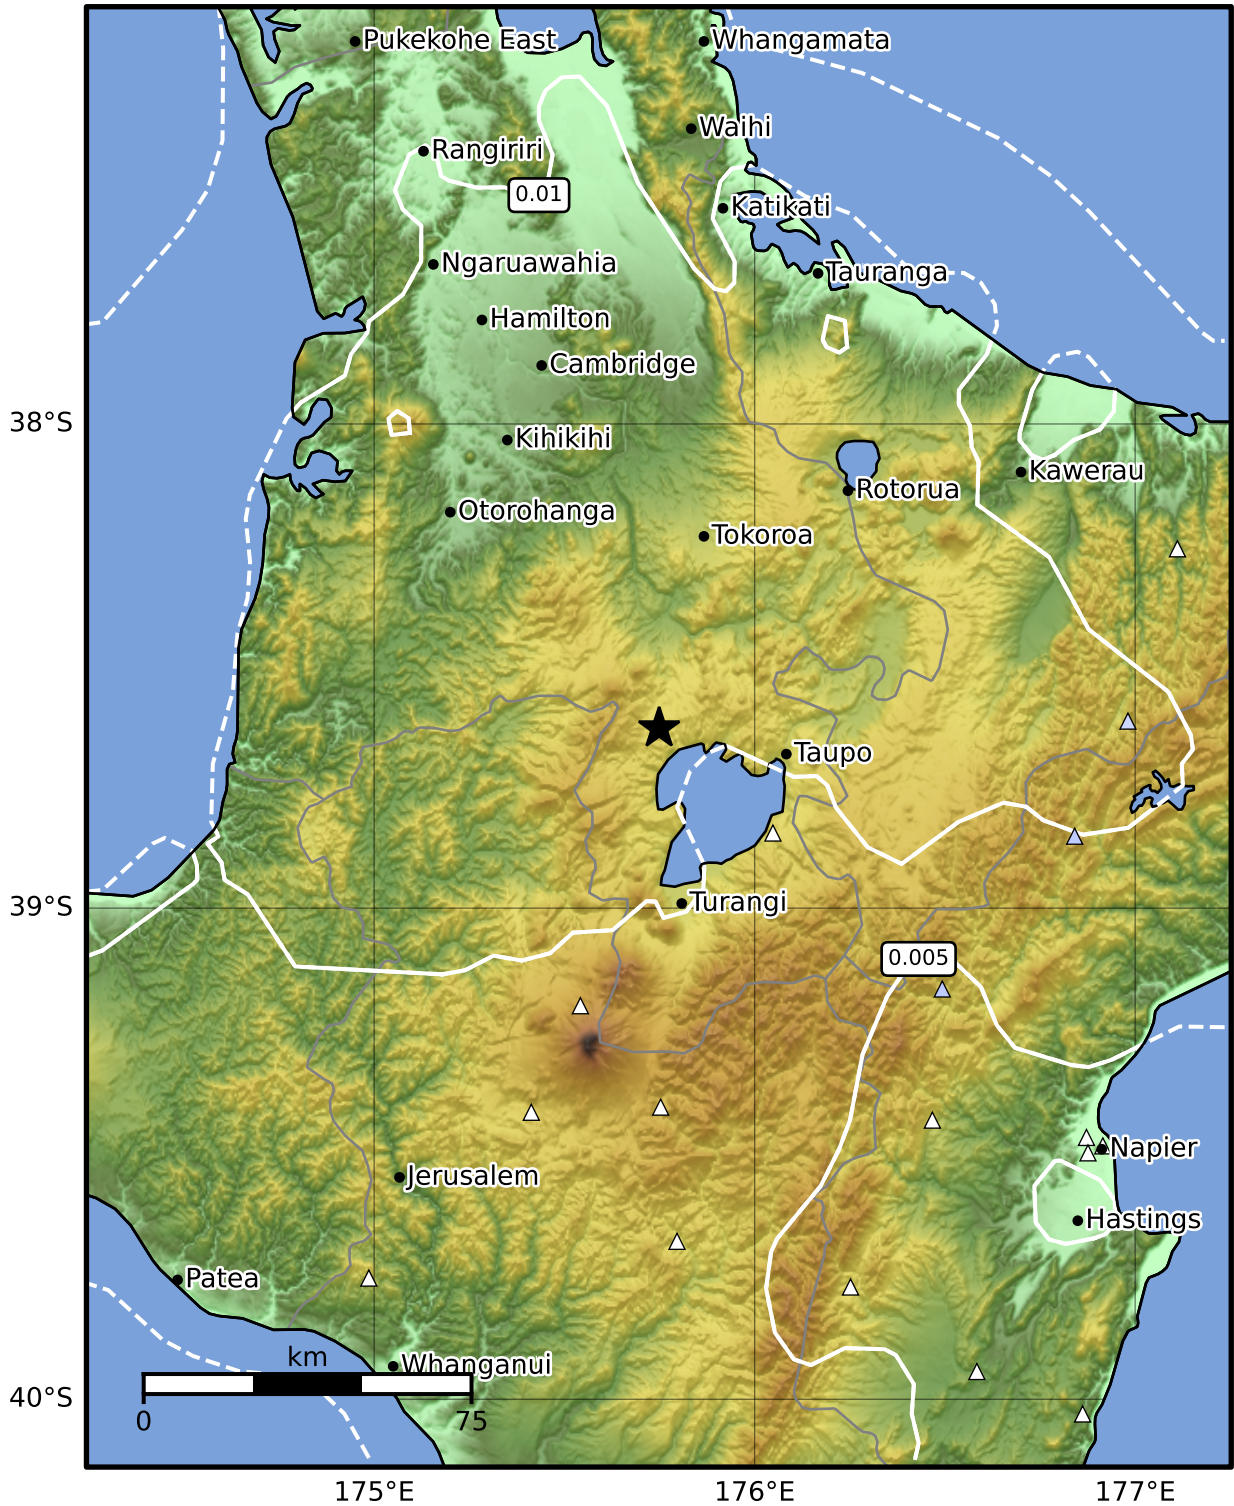

1.0 Second Peak Spectral Acceleration Map GNS Science

ShakeMap: Taupo

Mar 23, 2025 05:17:32 UTC M3.6 S38.63 E175.75 Depth: 136.6km ID:2025p219514

Scale based on Moratalla et al.(2021) and Worden et al.(2012) Version 2: Processed 2025-03-23T05:39:28Z

△ Seismic Instrument ○ Reported Intensity ★ Epicenter