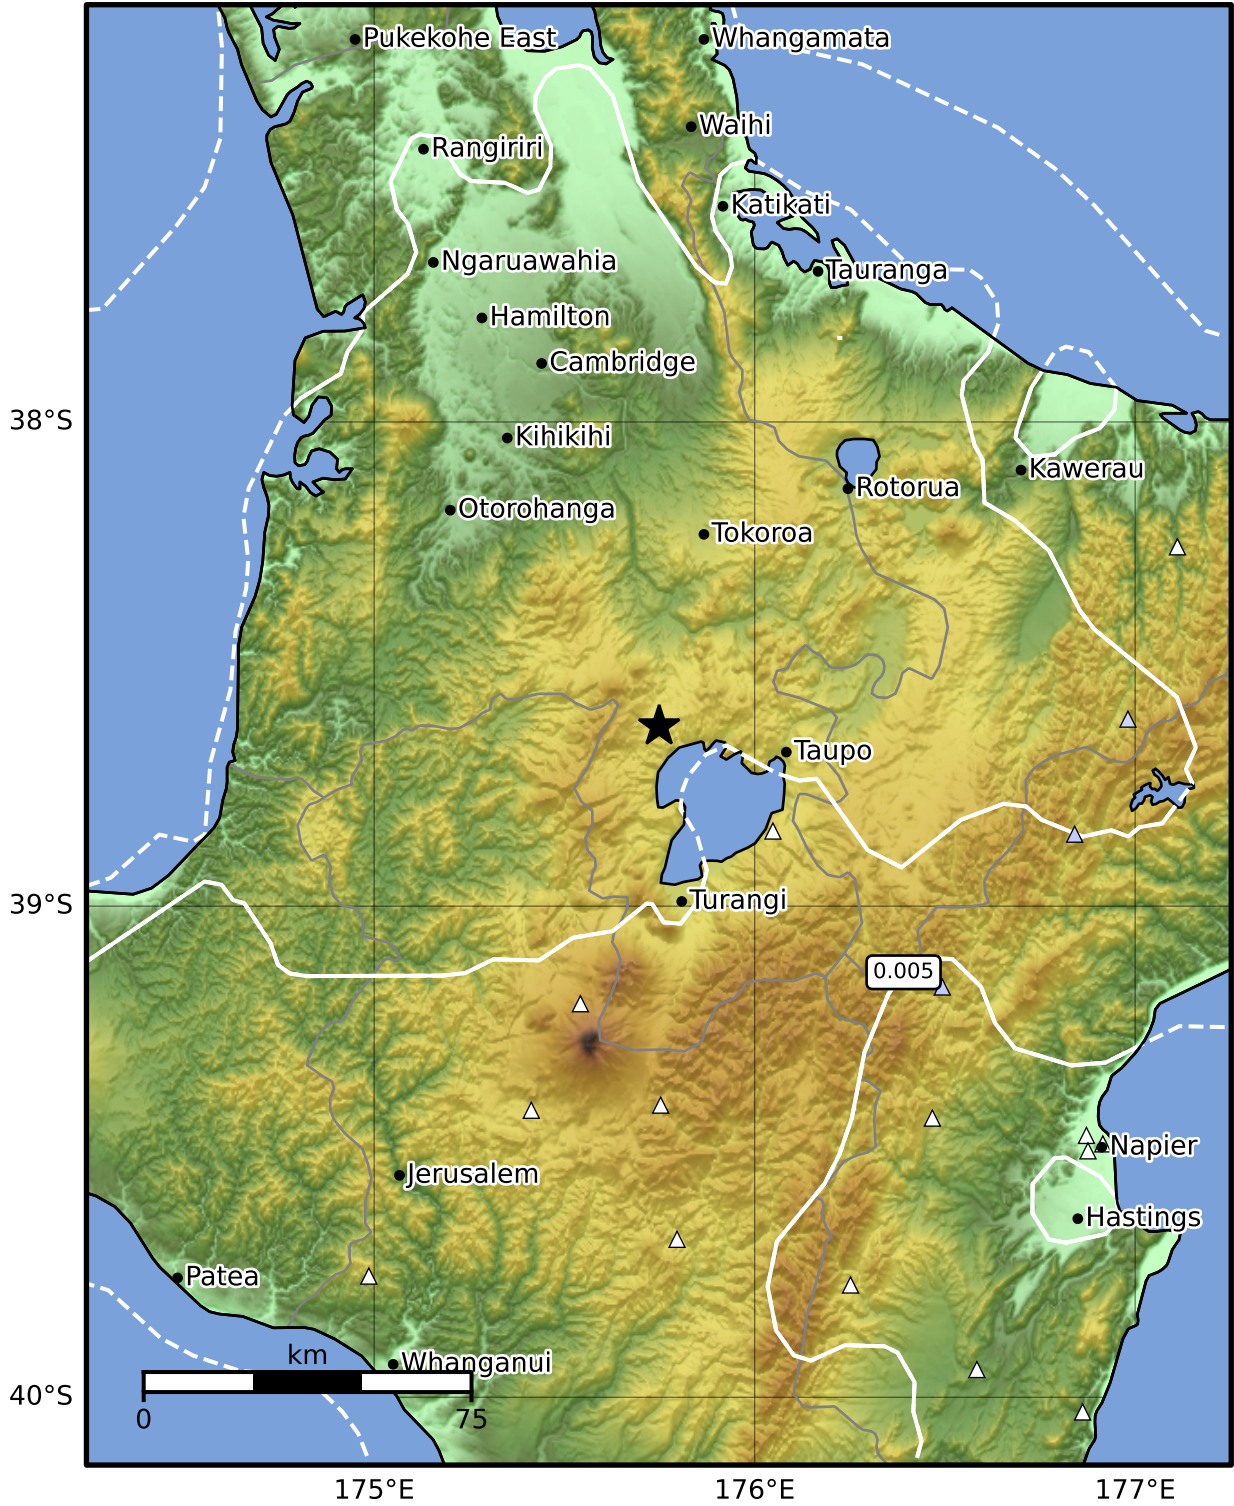

1.0 Second Peak Spectral Acceleration Map GNS Science

ShakeMap: Taupo

Mar 23, 2025 05:17:32 UTC M3.6 S38.63 E175.75 Depth: 136.6km ID:2025p219514

Scale based on Moratalla et al.(2021) and Worden et al.(2012) Version 4: Processed 2025-03-23T06:19:26Z

△ Seismic Instrument ○ Reported Intensity ★ Epicenter