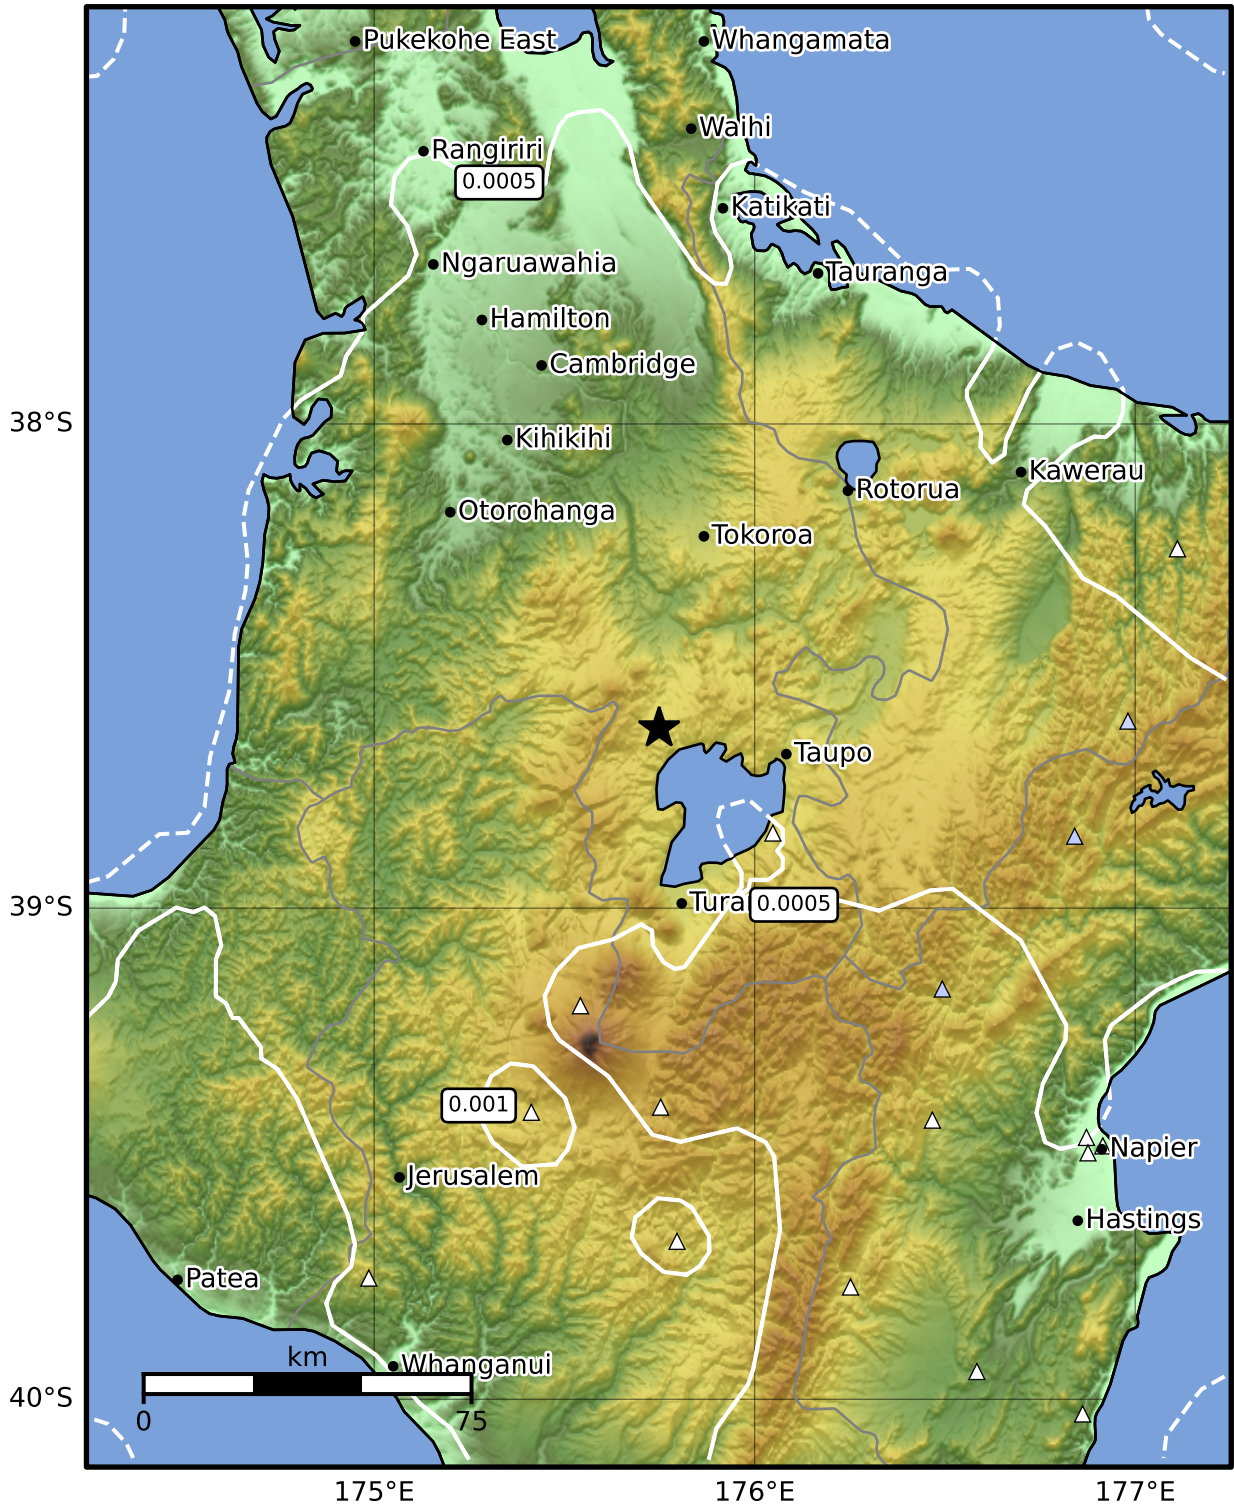

3.0 Second Peak Spectral Acceleration Map GNS Science

ShakeMap: Taupo

Mar 23, 2025 05:17:32 UTC M3.6 S38.63 E175.75 Depth: 136.6km ID:2025p219514

Scale based on Moratalla et al.(2021) and Worden et al.(2012) Version 4: Processed 2025-03-23T06:19:26Z

△ Seismic Instrument ○ Reported Intensity ★ Epicenter