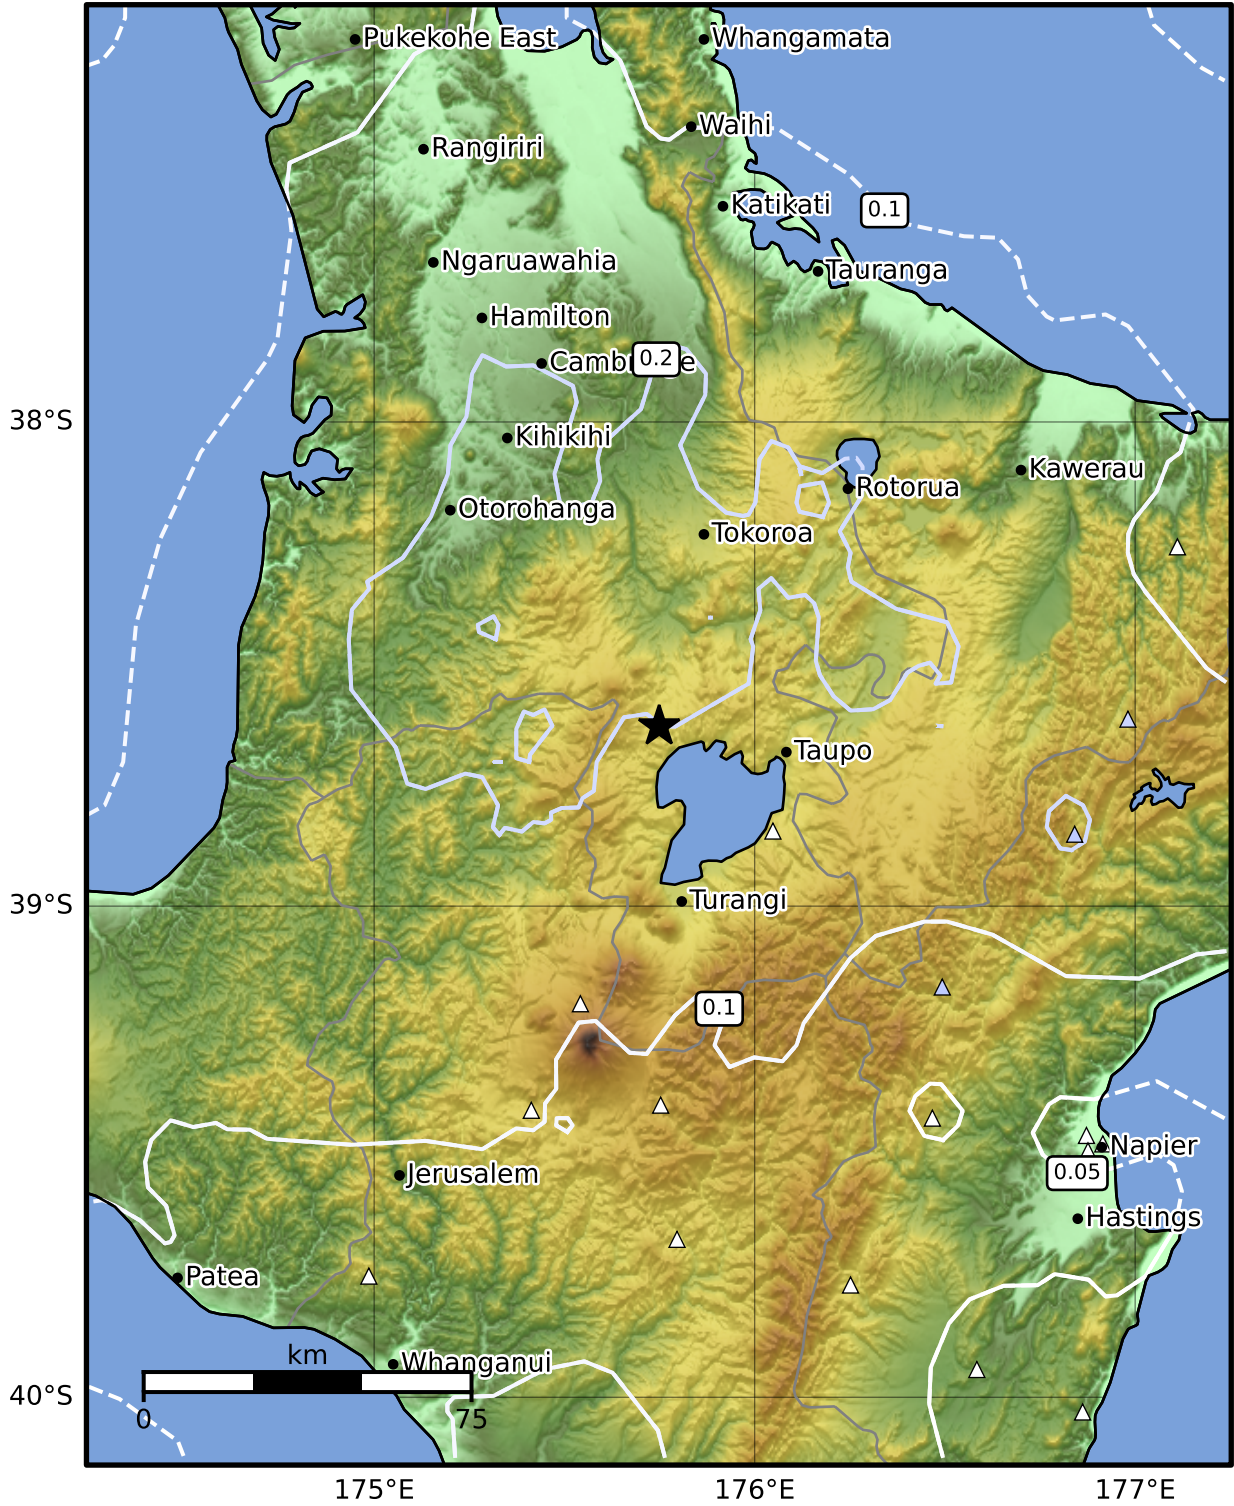

0.3 Second Peak Spectral Acceleration Map GNS Science

ShakeMap: Taupo

Mar 23, 2025 05:17:32 UTC M3.6 S38.63 E175.75 Depth: 136.6km ID:2025p219514

SA(0.3) (%g)	0.1	0.2	0.5	1	2	5	10	20	50	100	200
---------------------	------------	------------	------------	----------	----------	----------	-----------	-----------	-----------	------------	------------

Scale based on Moratalla et al.(2021) and Worden et al.(2012) Version 7: Processed 2025-03-23T11:19:25Z

△ Seismic Instrument ○ Reported Intensity ★ Epicenter