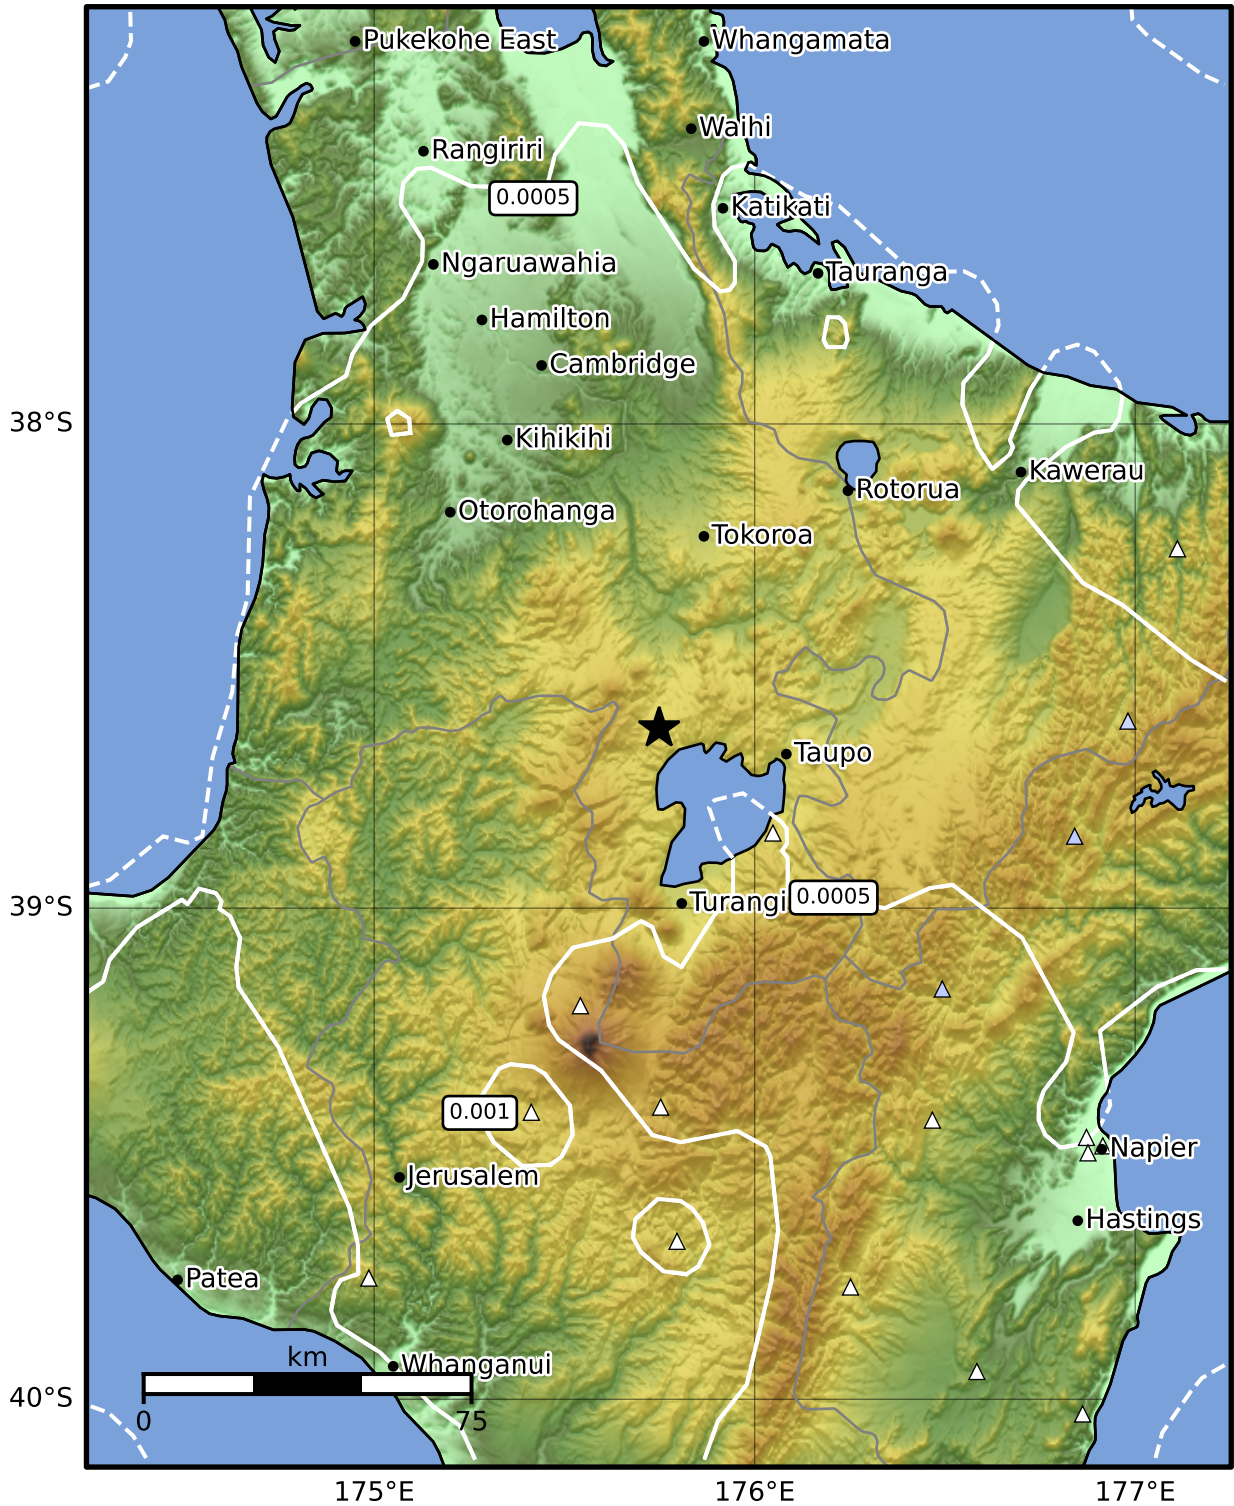

3.0 Second Peak Spectral Acceleration Map GNS Science

ShakeMap: Taupo

Mar 23, 2025 05:17:32 UTC M3.6 S38.63 E175.75 Depth: 136.6km ID:2025p219514

Scale based on Moratalla et al.(2021) and Worden et al.(2012) Version 7: Processed 2025-03-23T11:19:25Z

△ Seismic Instrument ○ Reported Intensity ★ Epicenter