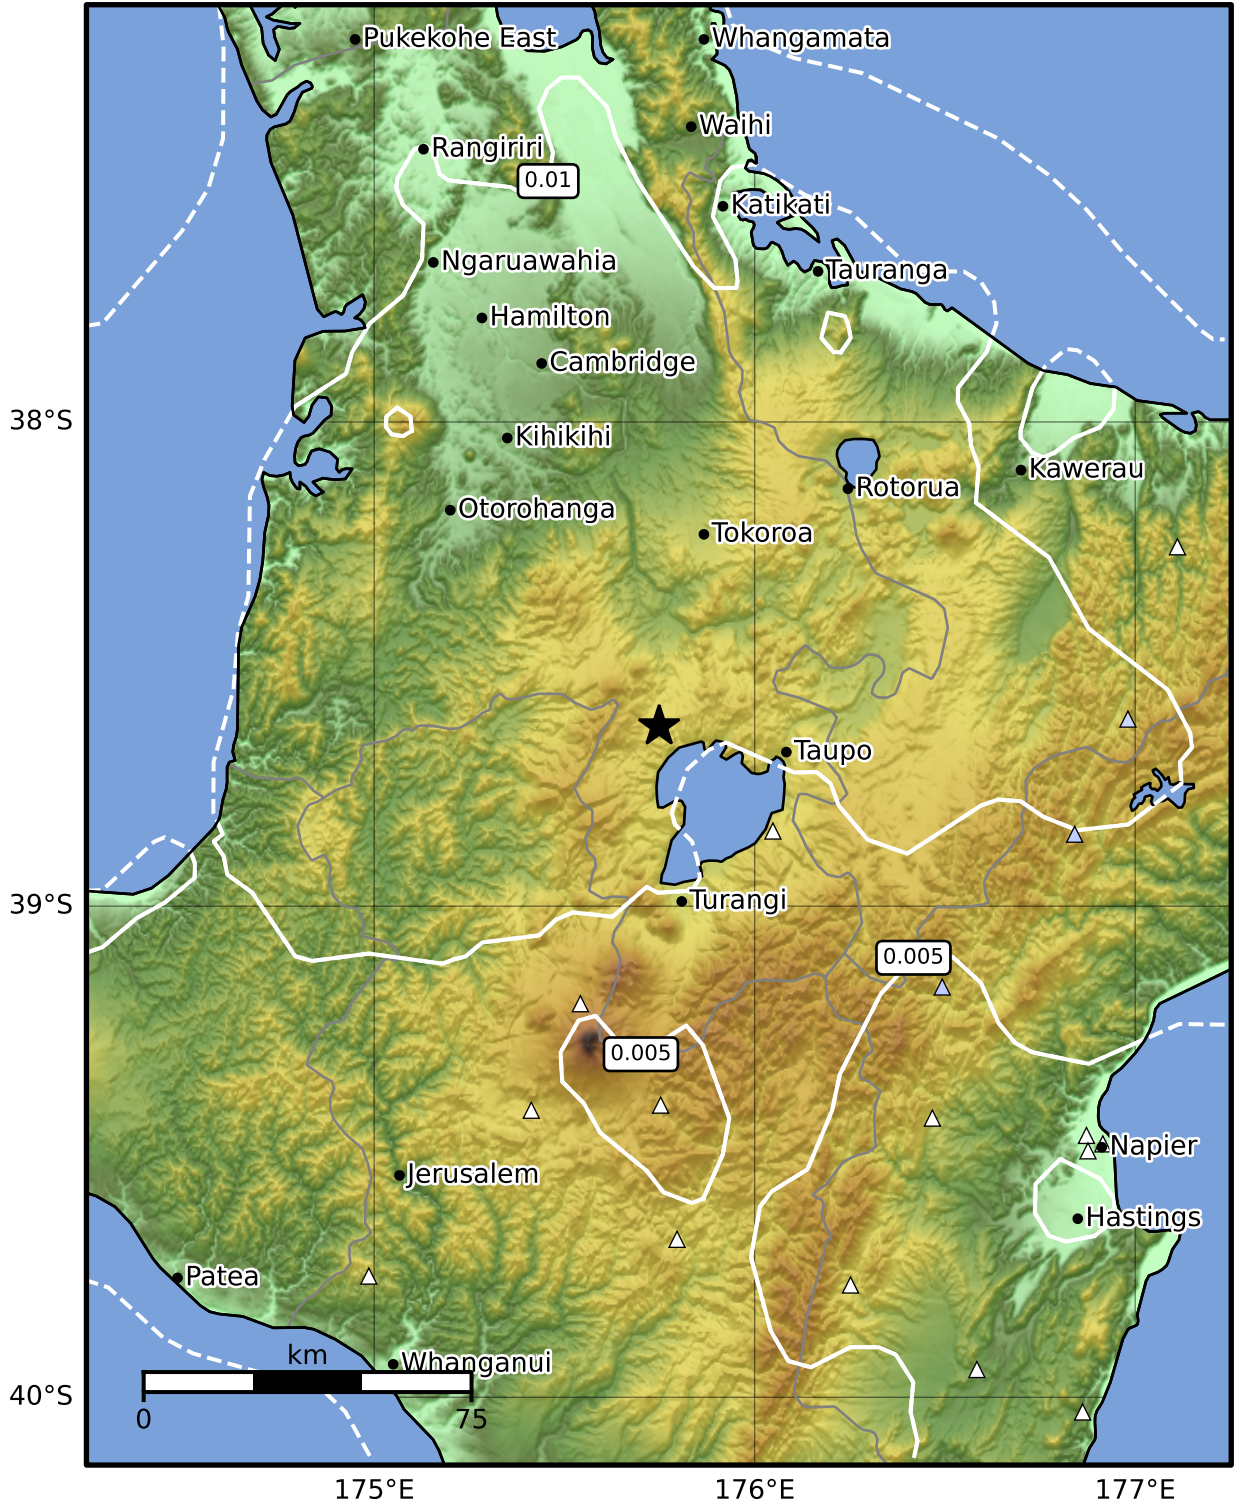

1.0 Second Peak Spectral Acceleration Map GNS Science

ShakeMap: Taupo

Mar 23, 2025 05:17:32 UTC M3.6 S38.63 E175.75 Depth: 136.6km ID:2025p219514

Scale based on Moratalla et al.(2021) and Worden et al.(2012) Version 8: Processed 2025-03-24T05:20:14Z

△ Seismic Instrument ○ Reported Intensity ★ Epicenter