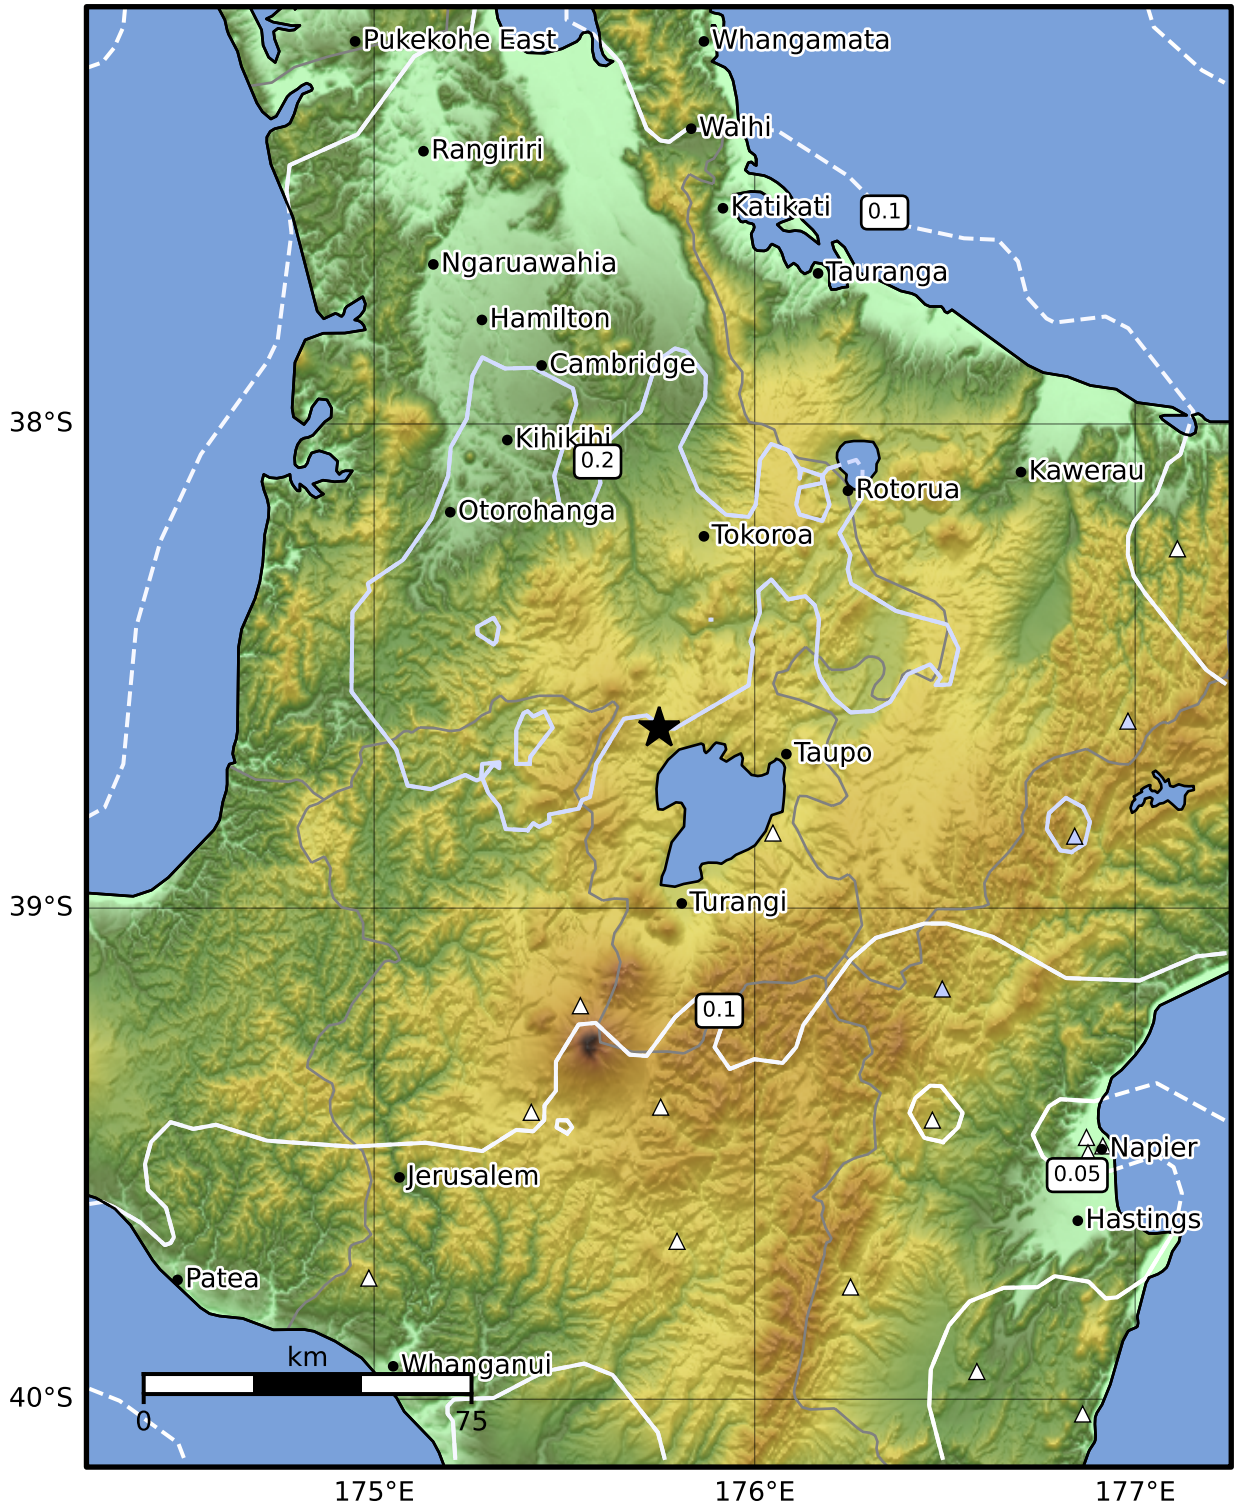

0.3 Second Peak Spectral Acceleration Map GNS Science

ShakeMap: Taupo

Mar 23, 2025 05:17:32 UTC M3.6 S38.63 E175.75 Depth: 136.6km ID:2025p219514

<b>SA(0.3) (%g)</b>	<b>0.1</b>	<b>0.2</b>	<b>0.5</b>	<b>1</b>	<b>2</b>	<b>5</b>	<b>10</b>	<b>20</b>	<b>50</b>	<b>100</b>	<b>200</b>
---------------------	------------	------------	------------	----------	----------	----------	-----------	-----------	-----------	------------	------------

Scale based on Moratalla et al.(2021) and Worden et al.(2012) Version 8: Processed 2025-03-24T05:20:14Z

△ Seismic Instrument ○ Reported Intensity ★ Epicenter