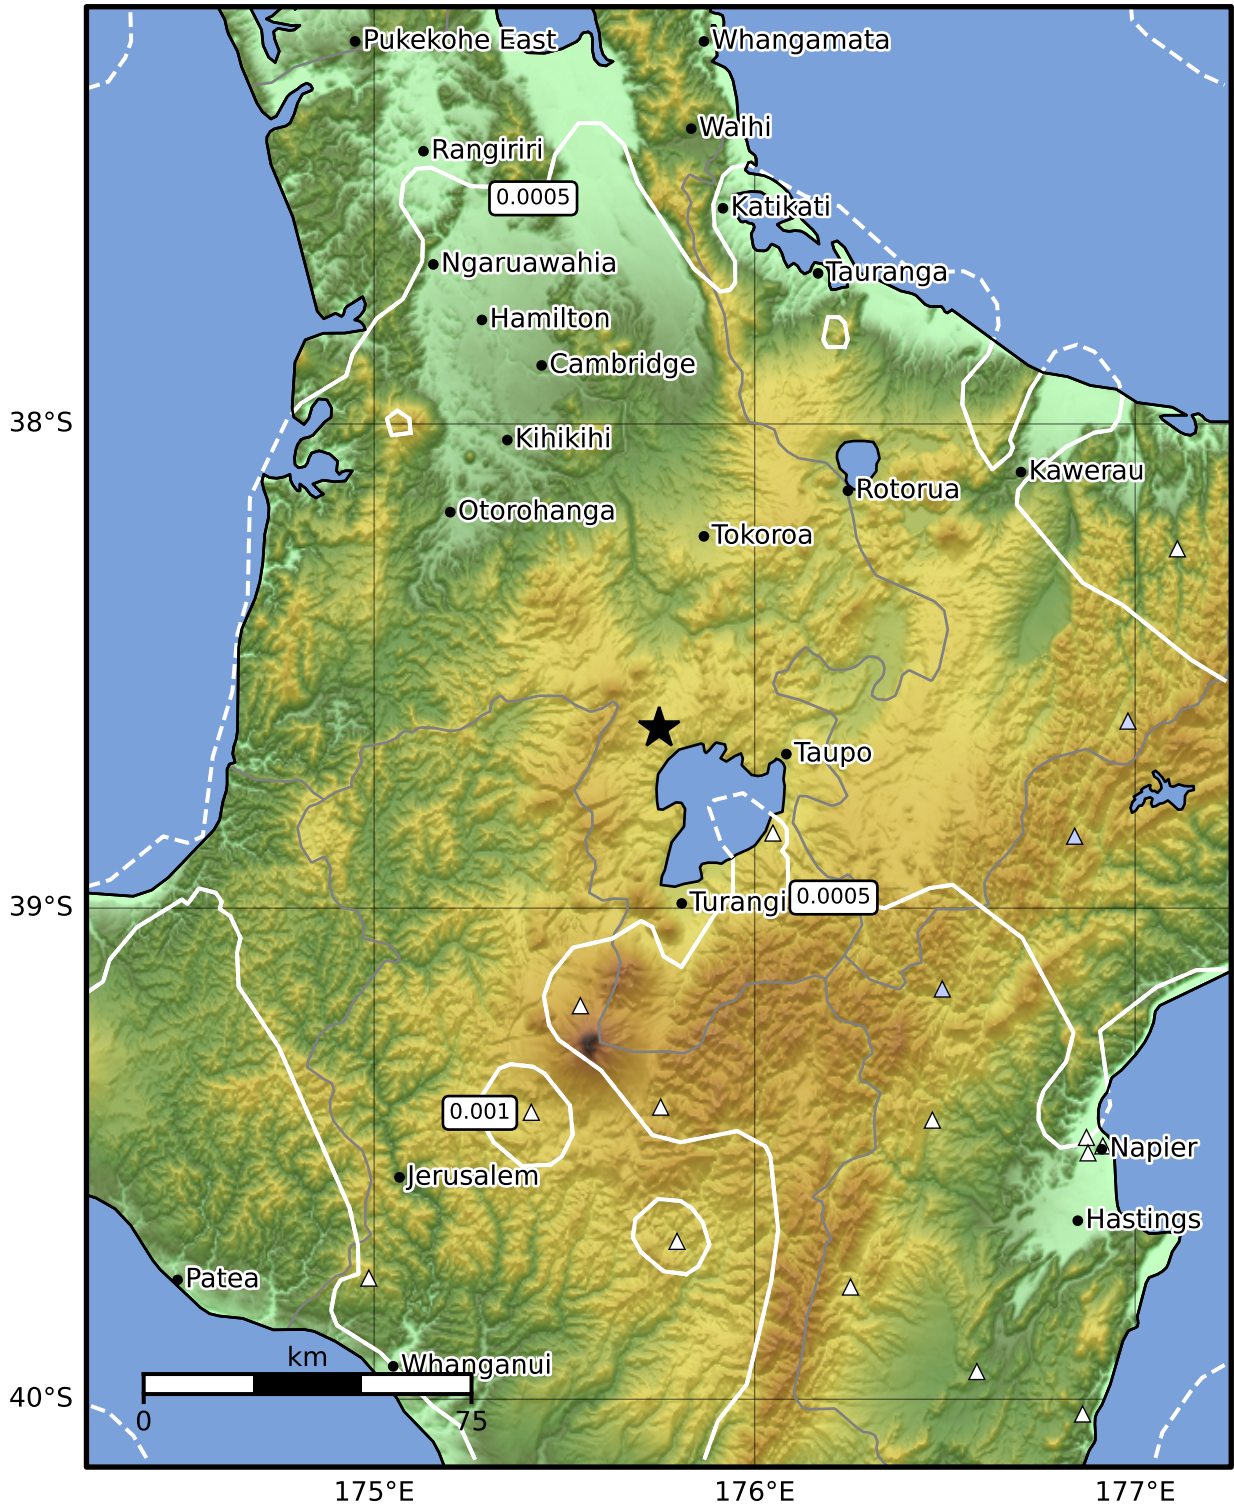

3.0 Second Peak Spectral Acceleration Map GNS Science

ShakeMap: Taupo

Mar 23, 2025 05:17:32 UTC M3.6 S38.63 E175.75 Depth: 136.6km ID:2025p219514

Scale based on Moratalla et al.(2021) and Worden et al.(2012) Version 8: Processed 2025-03-24T05:20:14Z

△ Seismic Instrument ○ Reported Intensity ★ Epicenter