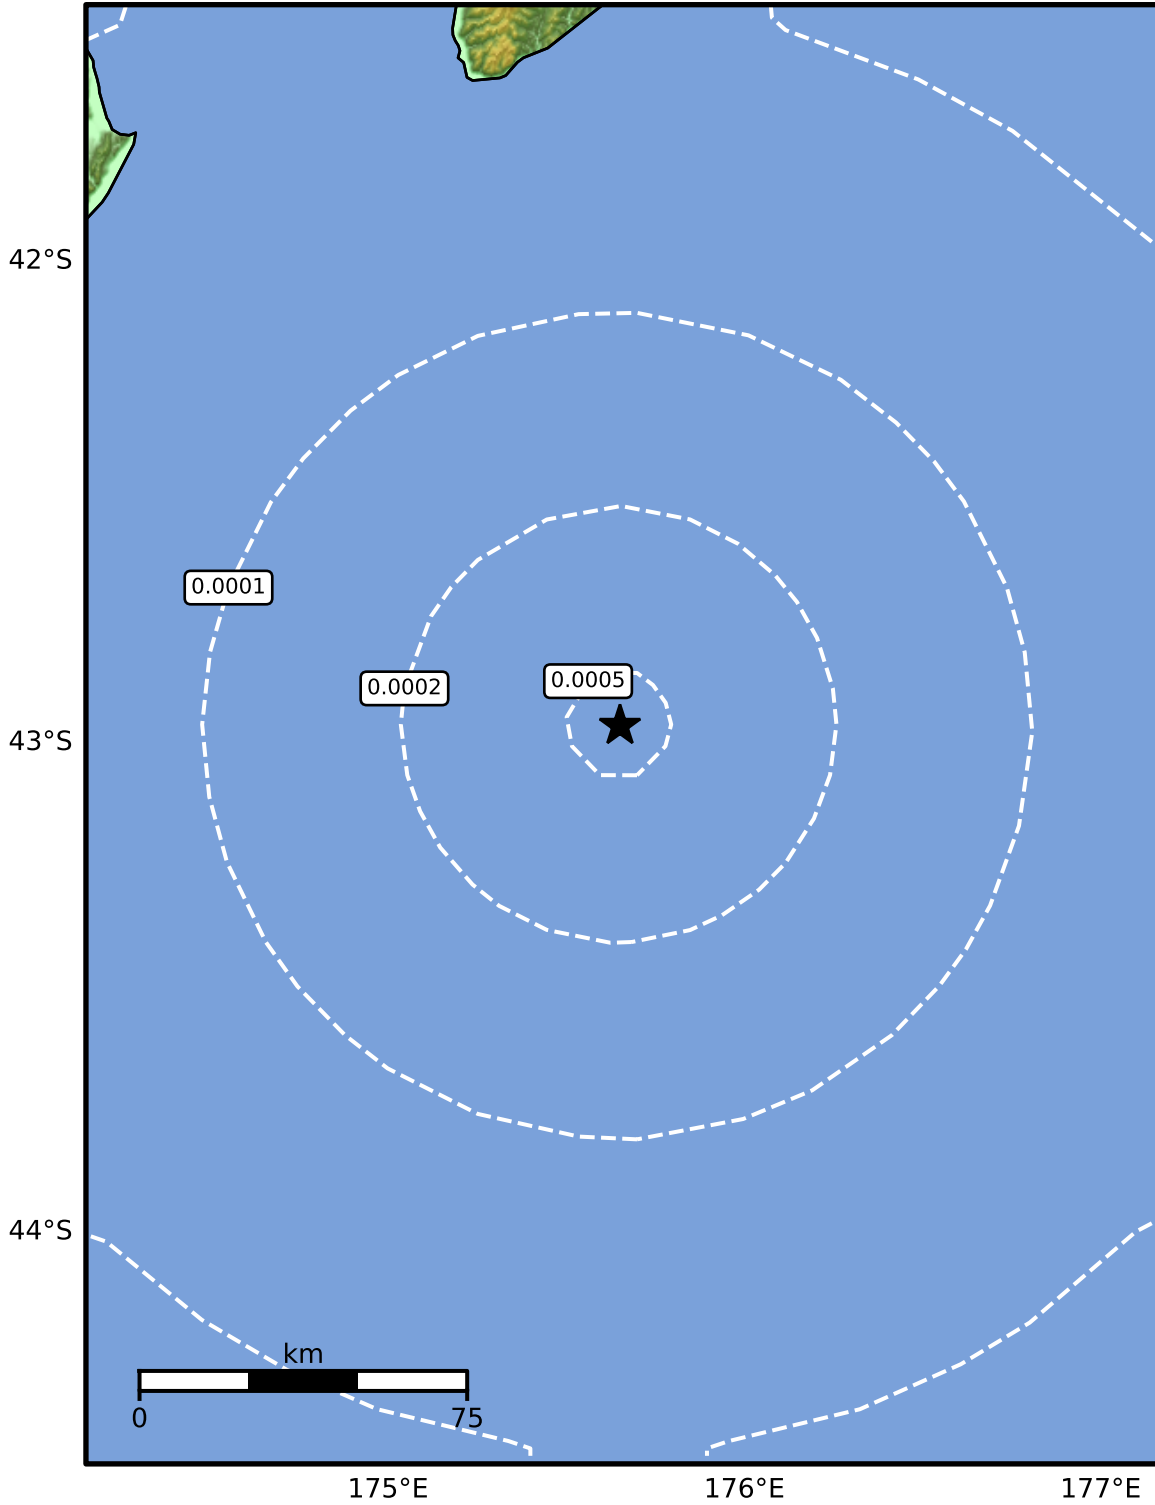

3.0 Second Peak Spectral Acceleration Map GNS Science

ShakeMap: Chatham Rise

Apr 02, 2025 04:04:19 UTC M3.3 S42.97 E175.65 Depth: 33.0km ID:2025p246404

Scale based on Moratalla et al.(2021) and Worden et al.(2012) Version 3: Processed 2025-04-02T04:36:28Z

△ Seismic Instrument ○ Reported Intensity ★ Epicenter