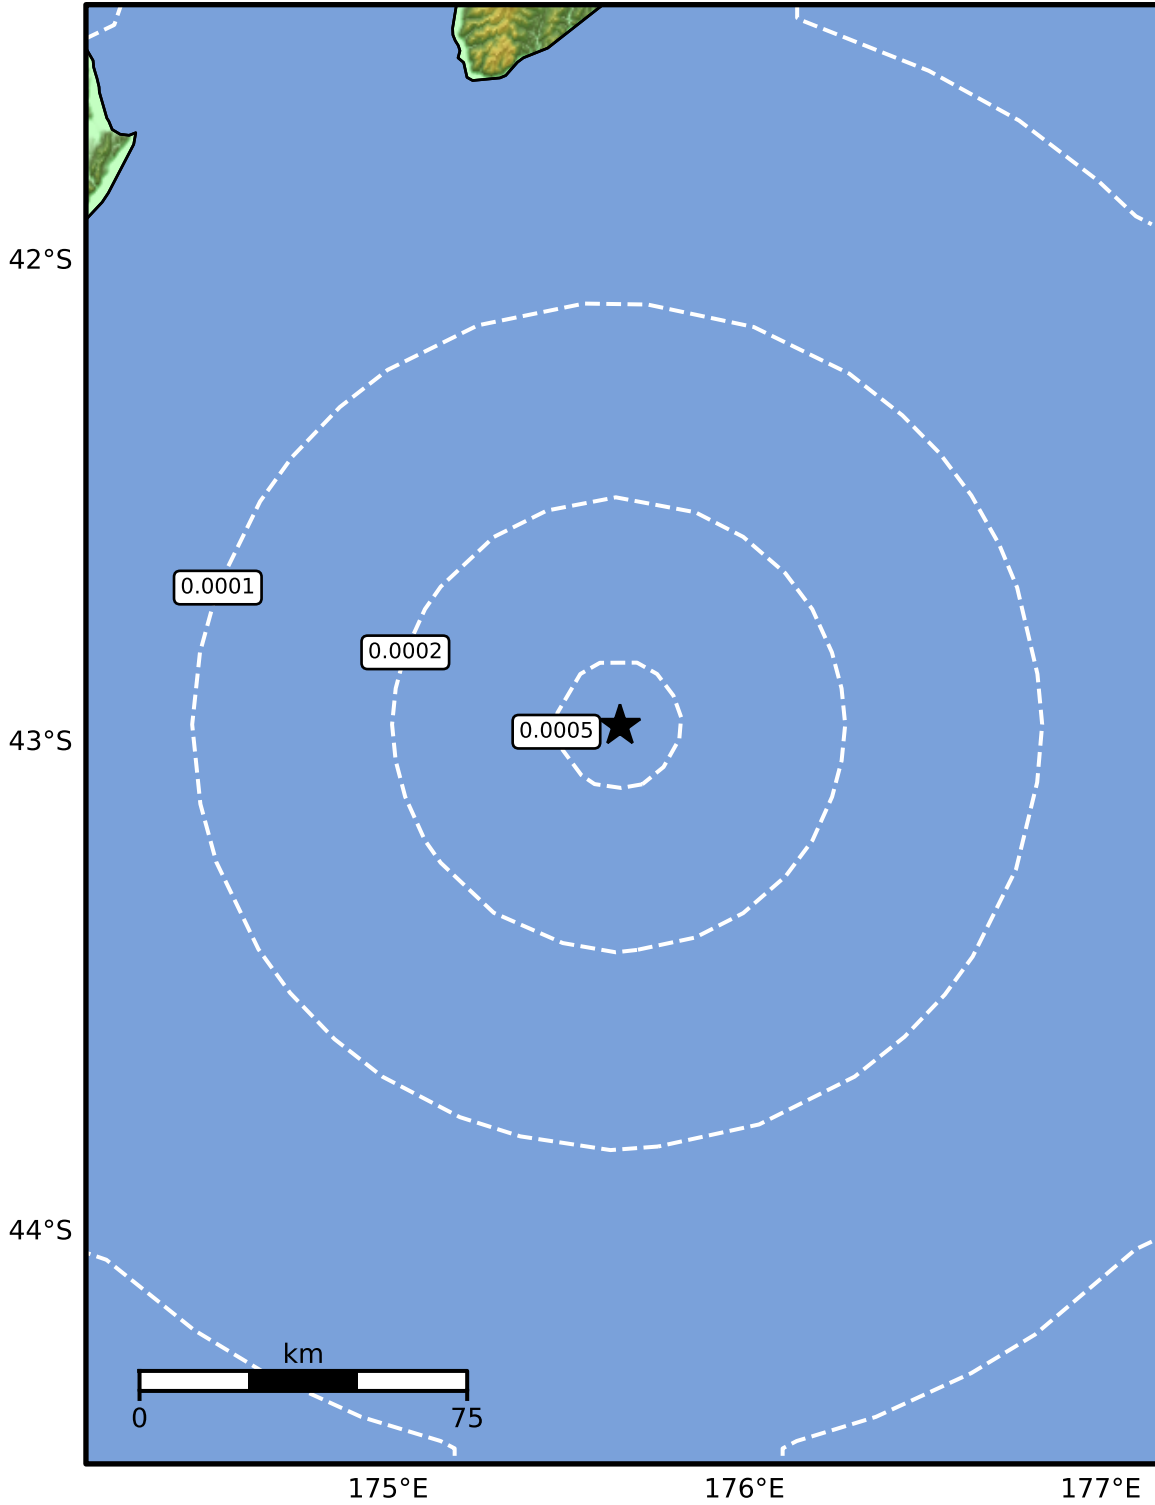

3.0 Second Peak Spectral Acceleration Map GNS Science
 ShakeMap: Chatham Rise

Apr 02, 2025 04:04:19 UTC M3.3 S42.97 E175.65 Depth: 33.0km ID:2025p246404

Scale based on Moratalla et al.(2021) and Worden et al.(2012) Version 4: Processed 2025-04-02T05:06:25Z

△ Seismic Instrument ○ Reported Intensity ★ Epicenter