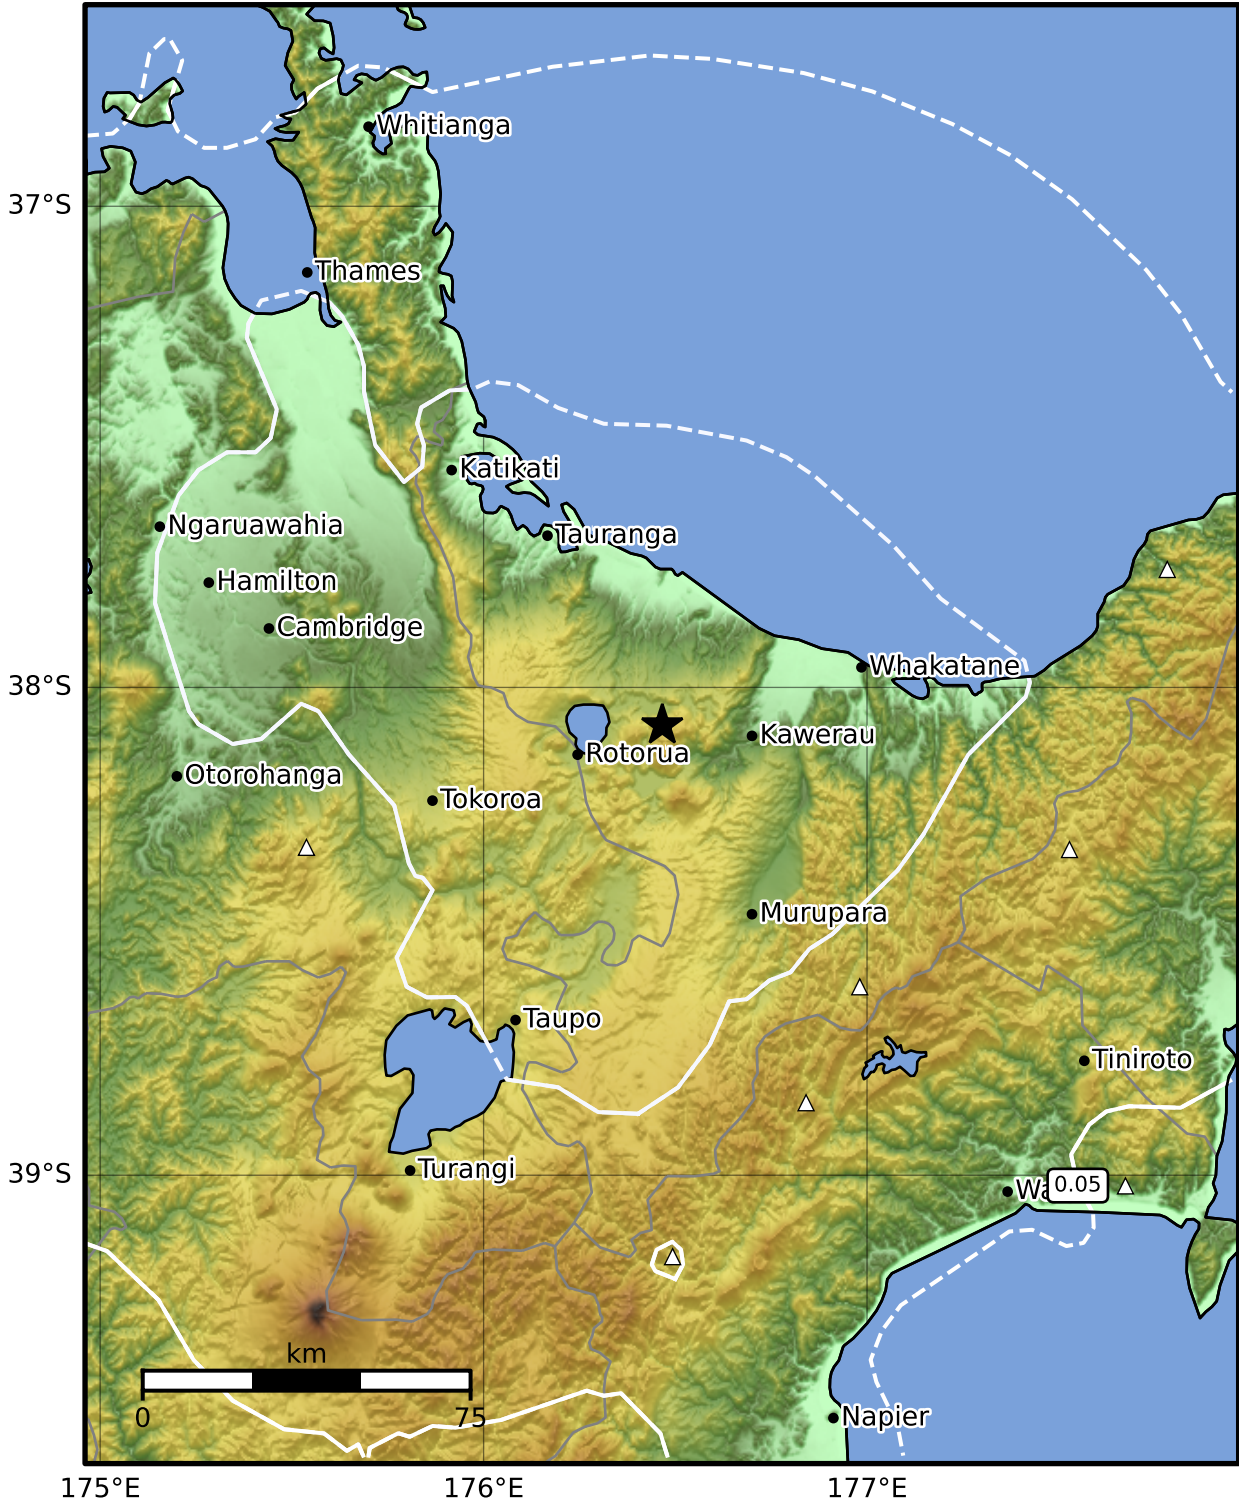

0.3 Second Peak Spectral Acceleration Map GNS Science
 ShakeMap: Rotorua

Apr 02, 2025 18:11:40 UTC M3.3 S38.08 E176.47 Depth: 140.9km ID:2025p247994

SA(0.3) (%g)	0.1	0.2	0.5	1	2	5	10	20	50	100	200
---------------------	------------	------------	------------	----------	----------	----------	-----------	-----------	-----------	------------	------------

Scale based on Moratalla et al.(2021) and Worden et al.(2012) Version 1: Processed 2025-04-22T23:32:51Z

△ Seismic Instrument ○ Reported Intensity ★ Epicenter