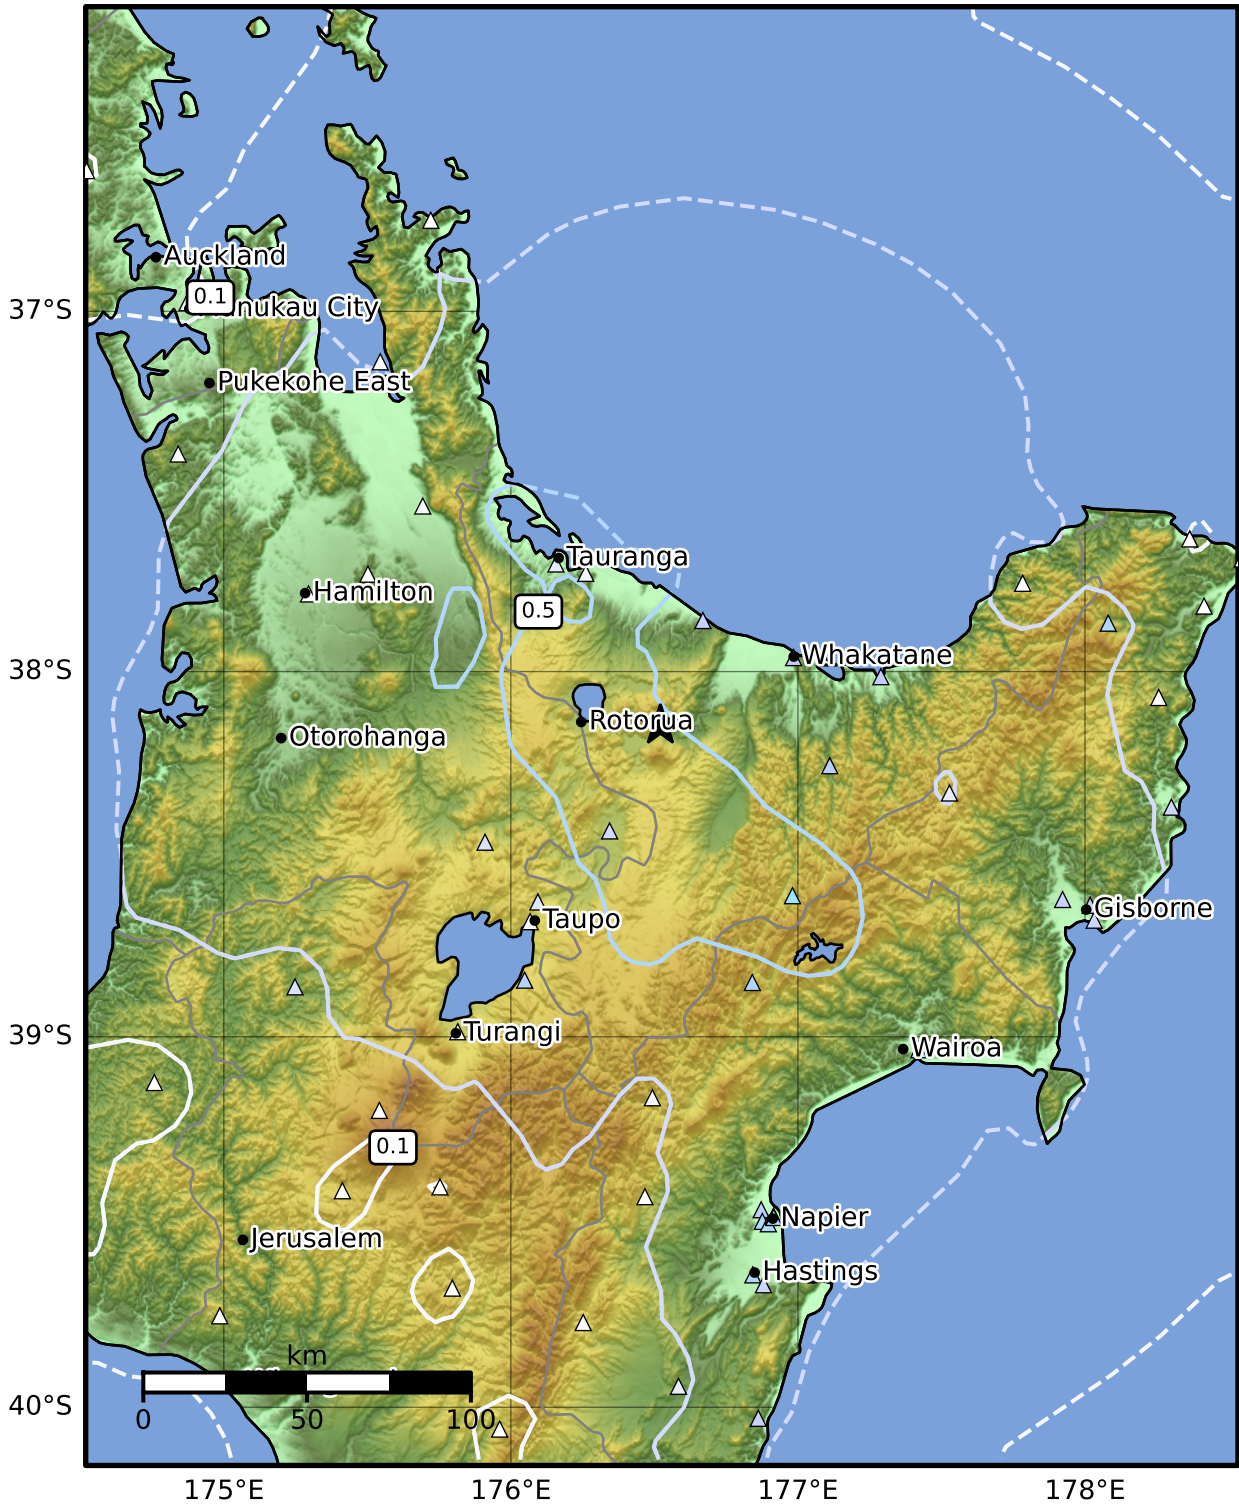

0.3 Second Peak Spectral Acceleration Map GNS Science
ShakeMap: Rotorua

Apr 06, 2025 10:57:08 UTC M4.3 S38.15 E176.52 Depth: 122.6km ID:2025p257989

SA(0.3) (%g)	0.1	0.2	0.5	1	2	5	10	20	50	100	200
--------------	-----	-----	-----	---	---	---	----	----	----	-----	-----

Scale based on Moratalla et al.(2021) and Worden et al.(2012) Version 1: Processed 2025-04-06T11:04:31Z

△ Seismic Instrument ○ Reported Intensity ★ Epicenter