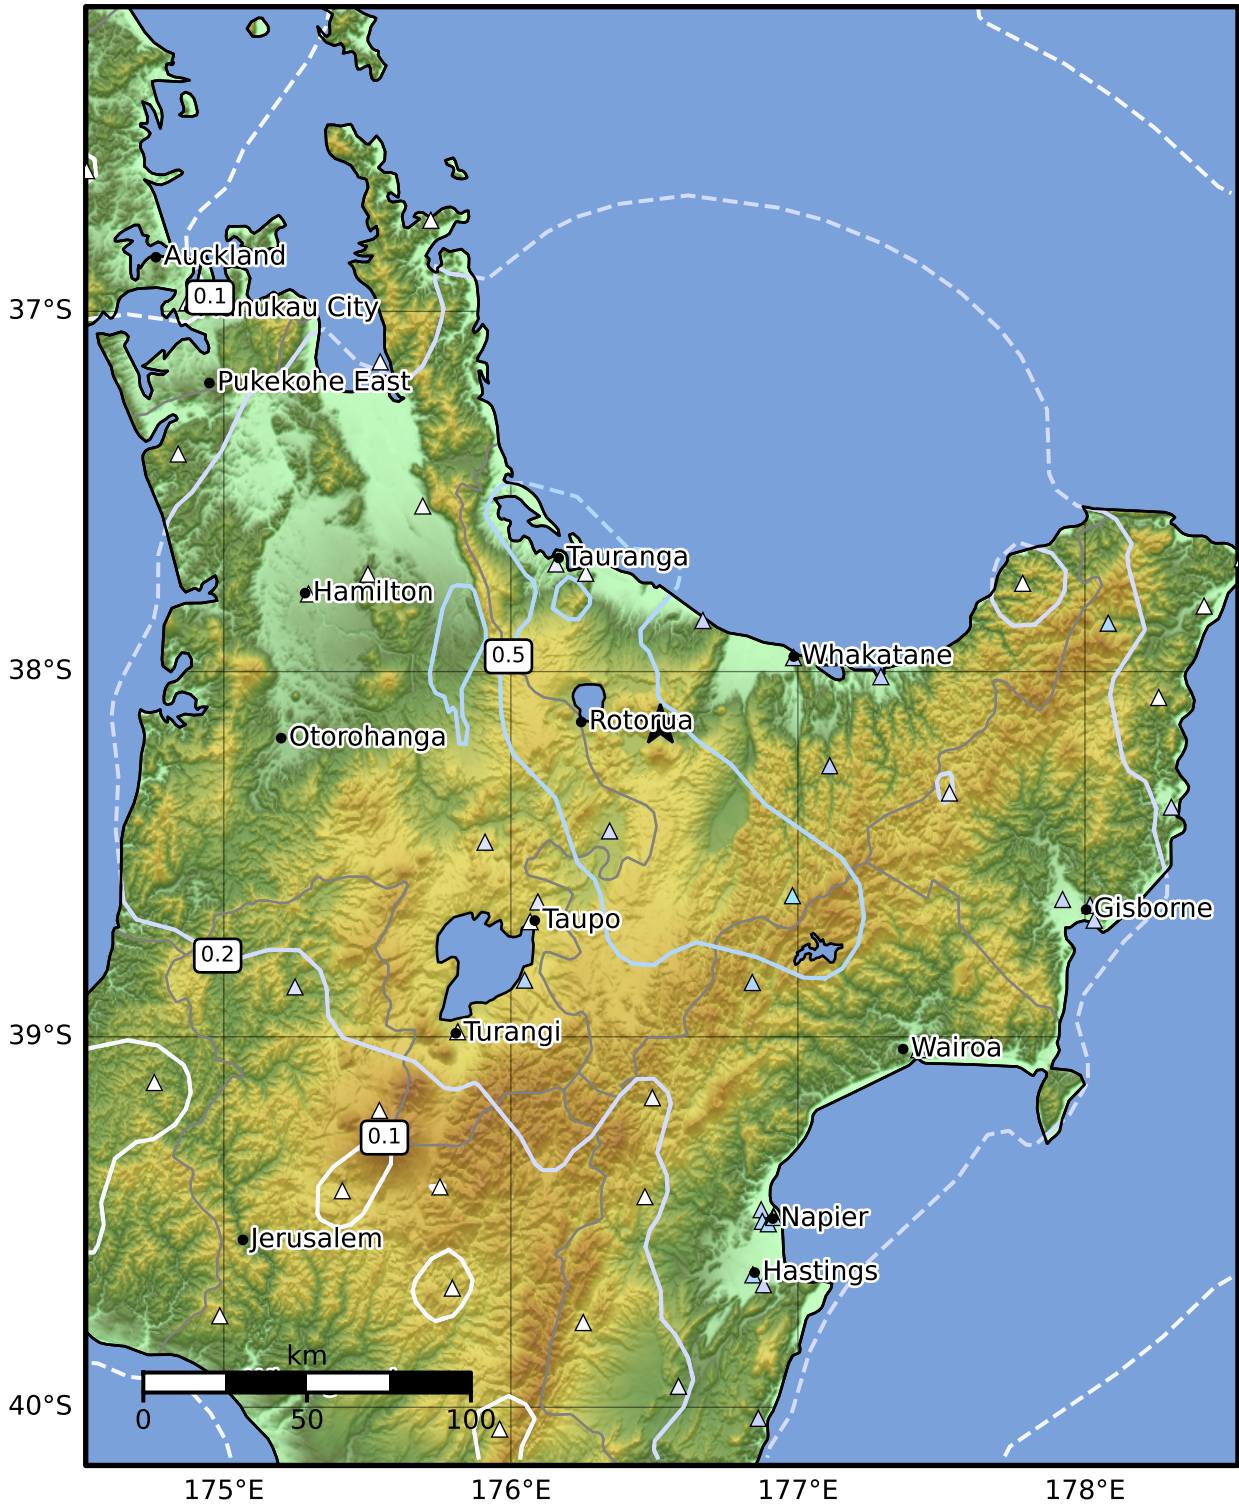

0.3 Second Peak Spectral Acceleration Map GNS Science
ShakeMap: Rotorua

Apr 06, 2025 10:57:08 UTC M4.3 S38.15 E176.52 Depth: 122.6km ID:2025p257989

SA(0.3) (%g)	0.1	0.2	0.5	1	2	5	10	20	50	100	200
---------------------	------------	------------	------------	----------	----------	----------	-----------	-----------	-----------	------------	------------

Scale based on Moratalla et al.(2021) and Worden et al.(2012) Version 1: Processed 2025-04-06T11:09:19Z

△ Seismic Instrument ○ Reported Intensity ★ Epicenter