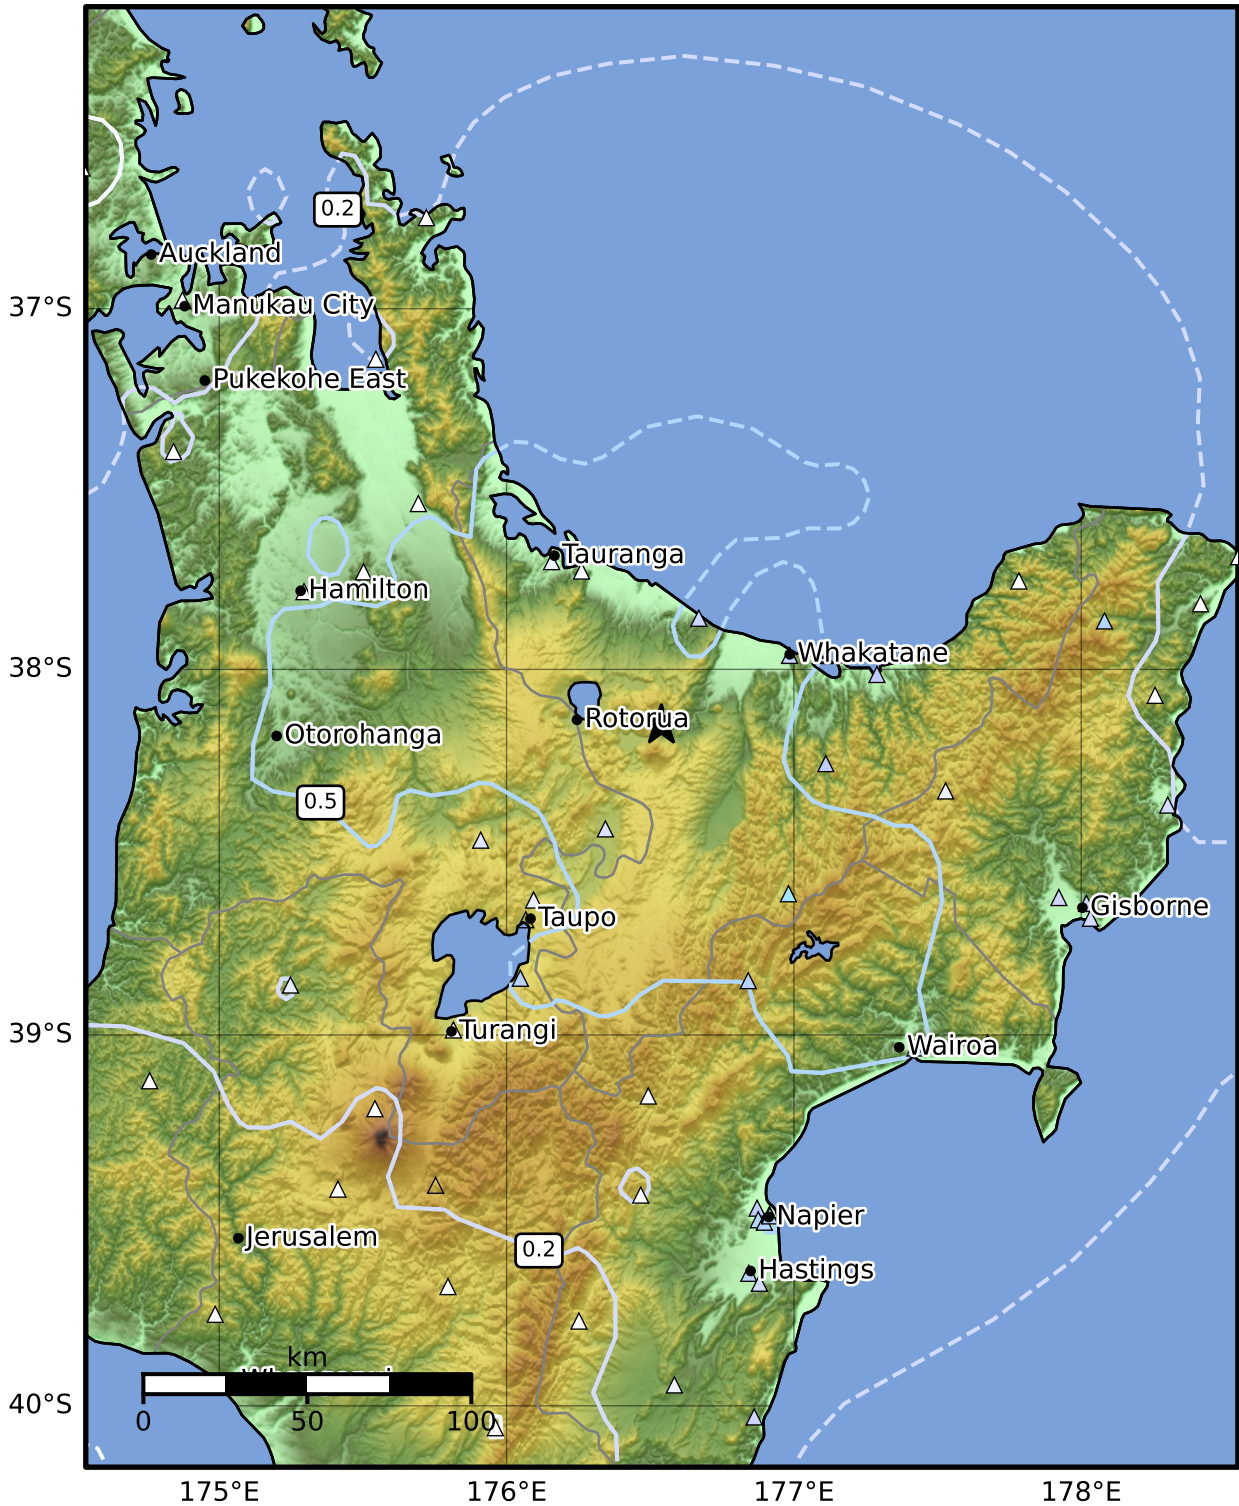

0.3 Second Peak Spectral Acceleration Map GNS Science
ShakeMap: Rotorua

Apr 06, 2025 10:57:08 UTC M4.6 S38.15 E176.54 Depth: 124.6km ID:2025p257989

SA(0.3) (%g)	0.1	0.2	0.5	1	2	5	10	20	50	100	200
--------------	-----	-----	-----	---	---	---	----	----	----	-----	-----

Scale based on Moratalla et al.(2021) and Worden et al.(2012) Version 8: Processed 2025-04-07T10:59:57Z
 Δ Seismic Instrument ○ Reported Intensity ★ Epicenter