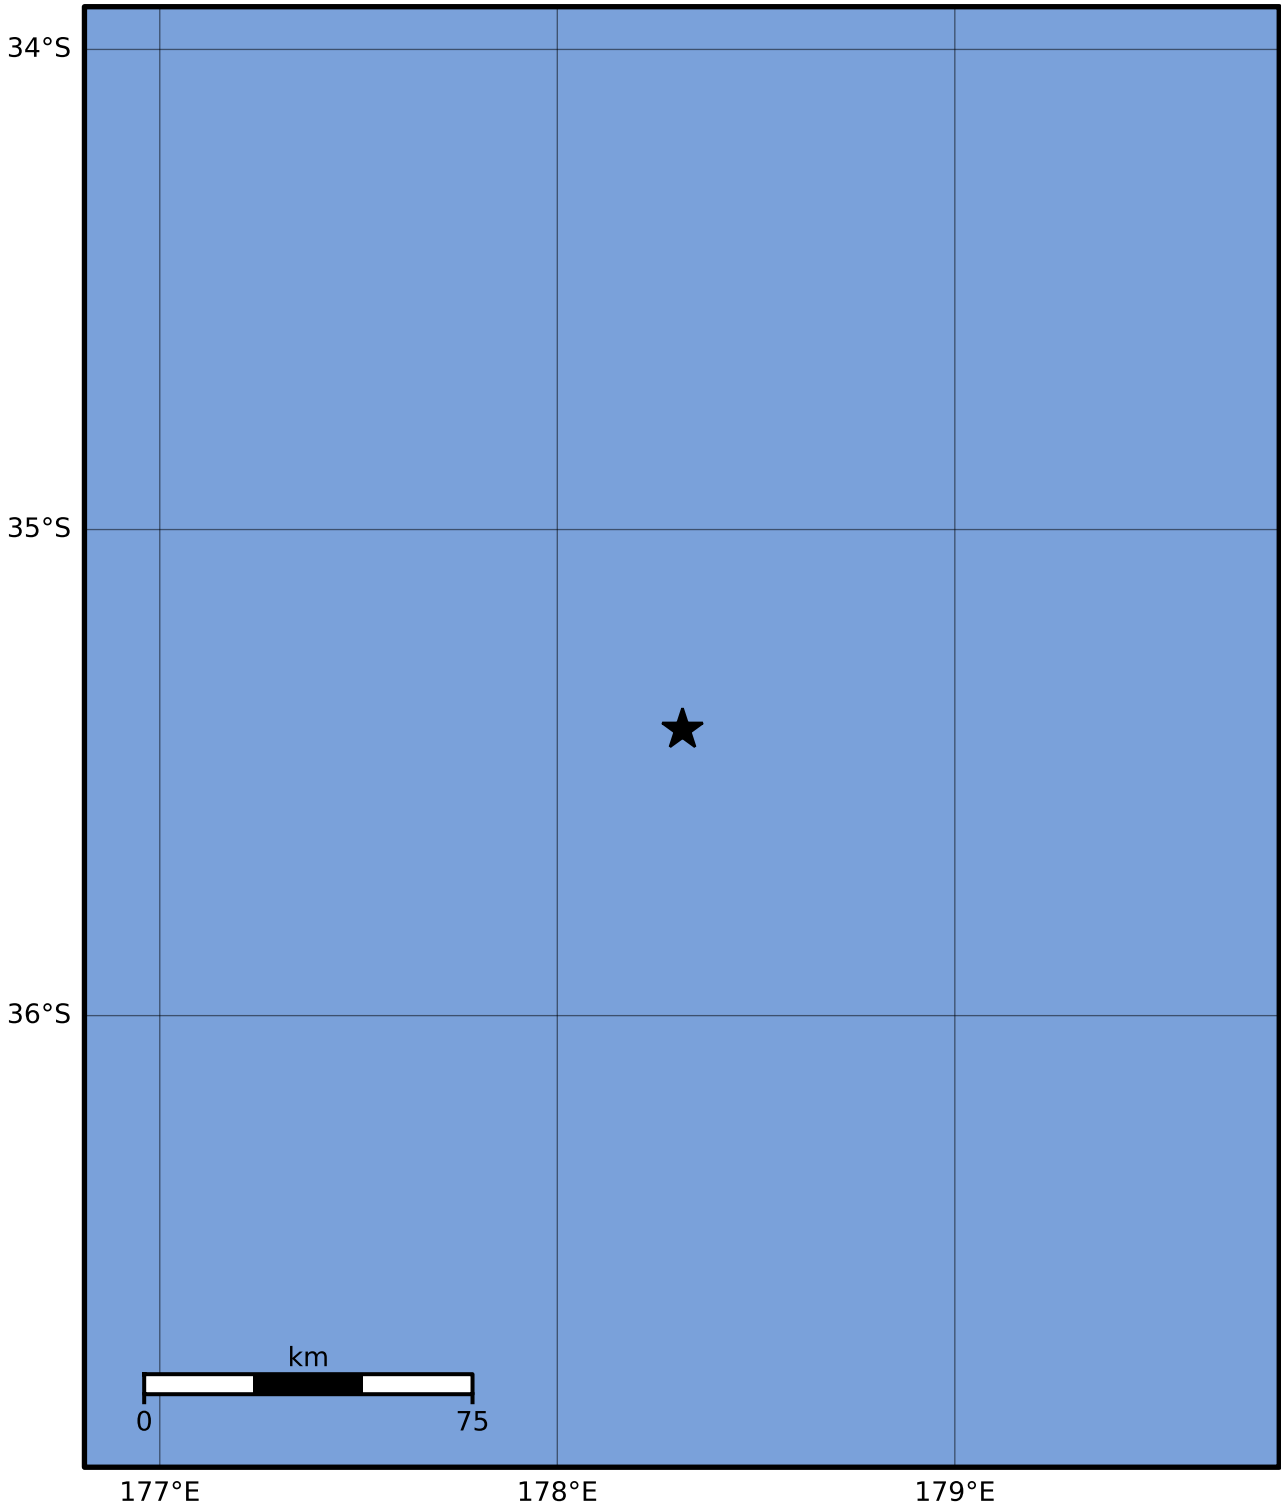

Macroseismic Intensity Map GNS Science

ShakeMap: Raukumara Plain

May 11, 2025 08:08:15 UTC M3.5 S35.41 E178.31 Depth: 263.2km ID:2025p352269

SHAKING	Not felt	Weak	Light	Moderate	Strong	Very strong	Severe	Violent	Extreme
DAMAGE	None	None	None	Very light	Light	Moderate	Moderate/heavy	Heavy	Very heavy
PGA(%g)	<0.0464	0.29	1.63	5.16	12.5	22.4	40.2	72.2	>129
PGV(cm/s)	<0.0215	0.125	1.04	4.31	14.5	26.4	48.3	88.4	>162
INTENSITY	I	II-III	IV	V	VI	VII	VIII	IX	X+

Scale based on Moratalla et al.(2021) and Worden et al.(2012) Version 10: Processed 2025-05-23T01:23:49Z

△ Seismic Instrument ○ Reported Intensity ★ Epicenter