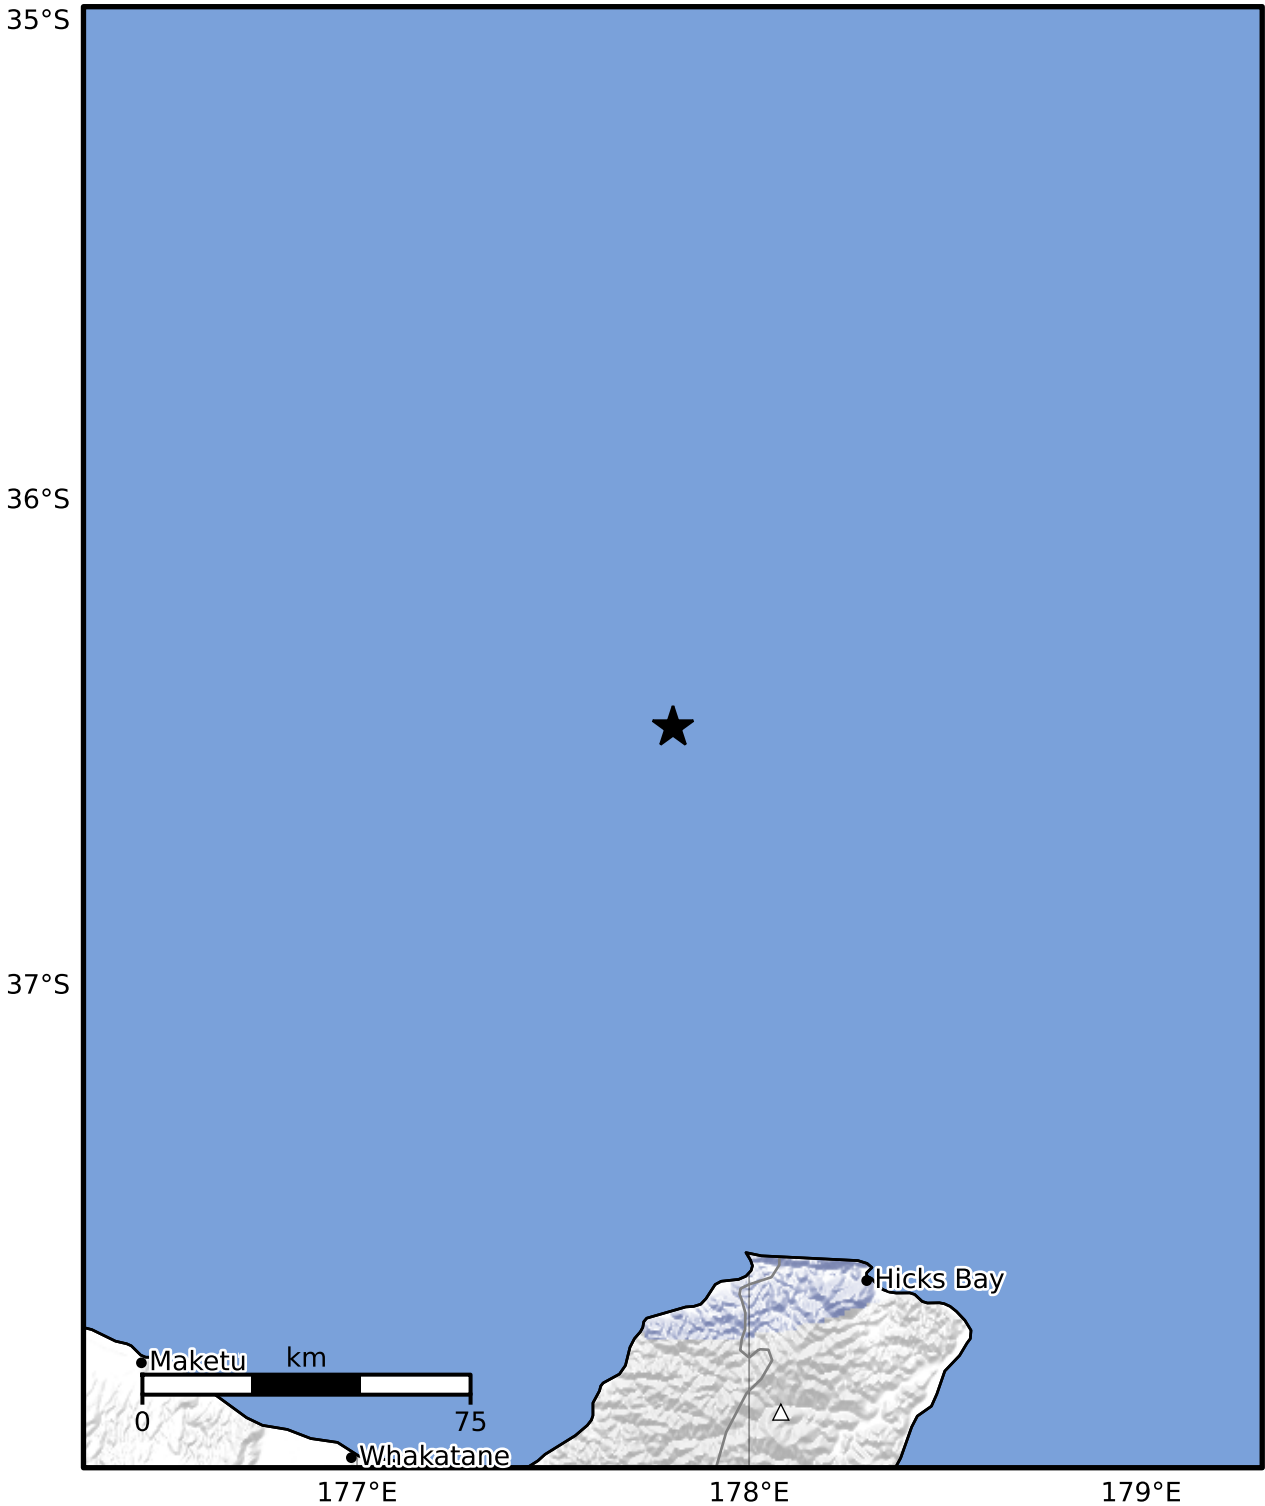

Macroseismic Intensity Map GNS Science

ShakeMap: Raukumara Plain

May 19, 2025 02:52:55 UTC M3.4 S36.47 E177.81 Depth: 191.9km ID:2025p373297

SHAKING	Not felt	Weak	Light	Moderate	Strong	Very strong	Severe	Violent	Extreme
DAMAGE	None	None	None	Very light	Light	Moderate	Moderate/heavy	Heavy	Very heavy
PGA(%g)	<0.0464	0.29	1.63	5.16	12.5	22.4	40.2	72.2	>129
PGV(cm/s)	<0.0215	0.125	1.04	4.31	14.5	26.4	48.3	88.4	>162
INTENSITY	I	II-III	IV	V	VI	VII	VIII	IX	X+

Scale based on Moratalla et al.(2021) and Worden et al.(2012) Version 3: Processed 2025-05-19T03:54:14Z
 △ Seismic Instrument ○ Reported Intensity ★ Epicenter