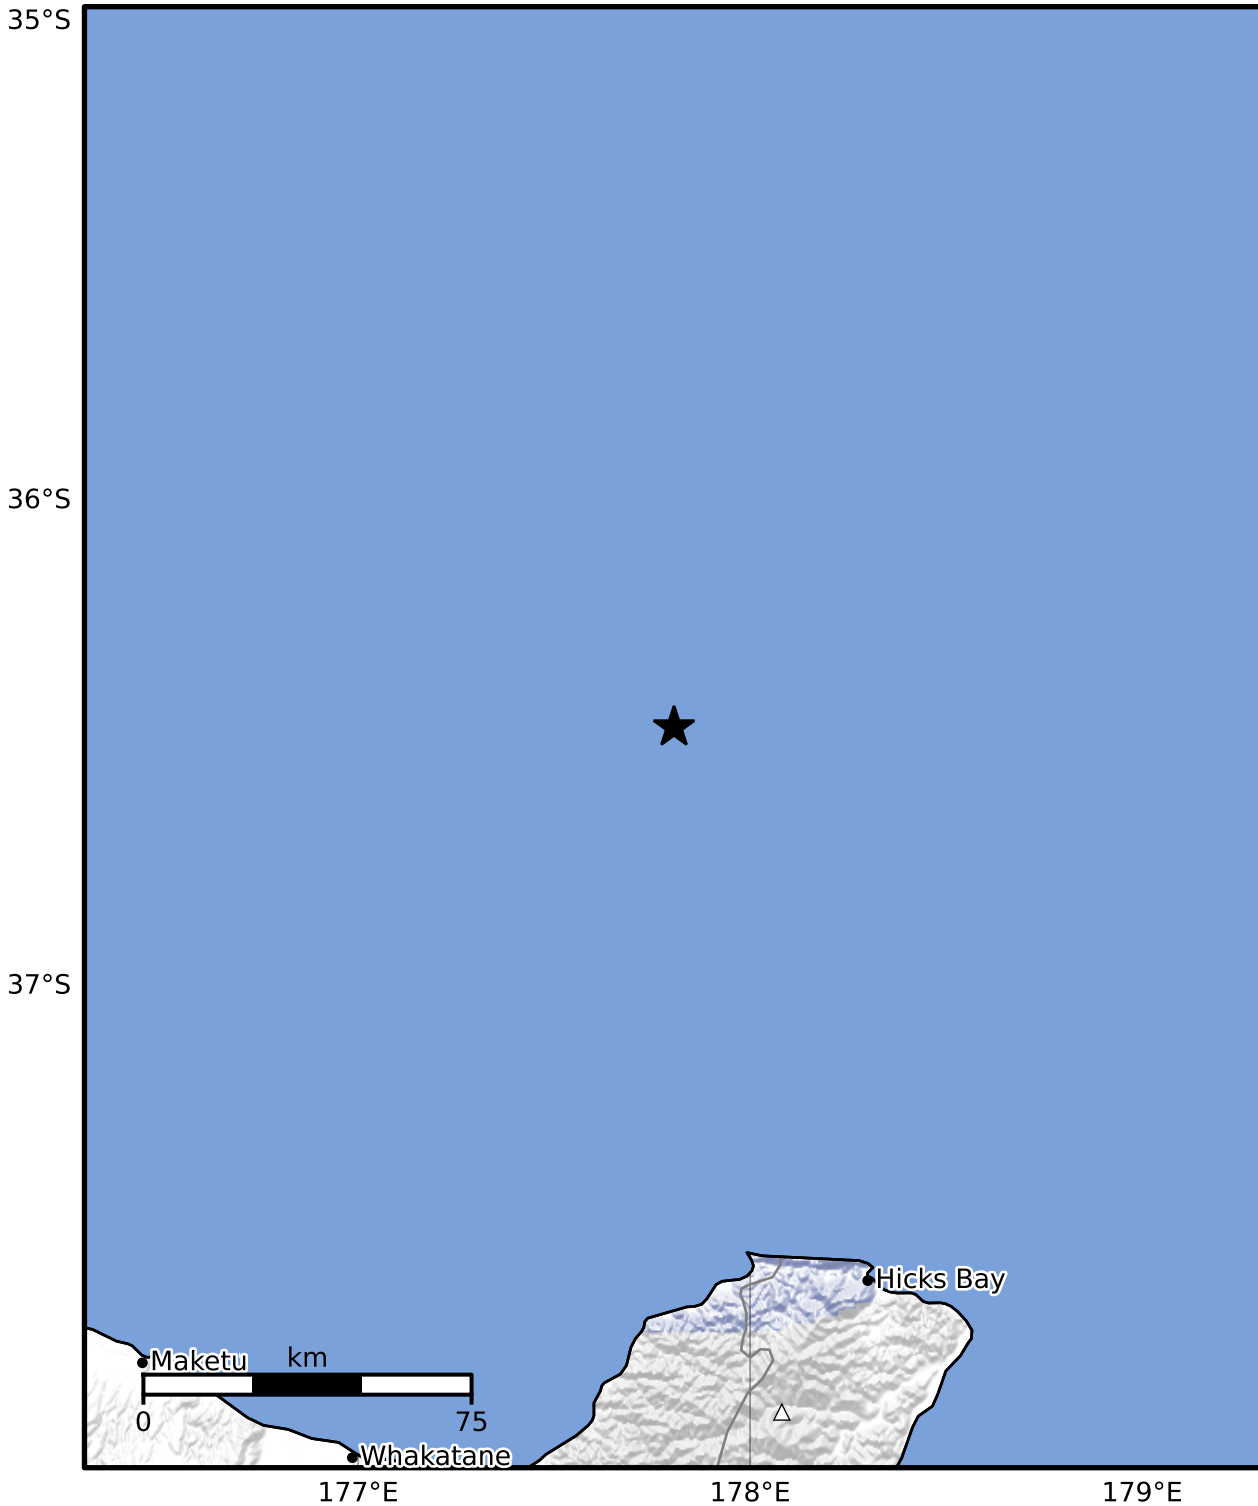

Macroseismic Intensity Map GNS Science

ShakeMap: Raukumara Plain

May 19, 2025 02:52:55 UTC M3.4 S36.47 E177.81 Depth: 191.9km ID:2025p373297

SHAKING	Not felt	Weak	Light	Moderate	Strong	Very strong	Severe	Violent	Extreme
DAMAGE	None	None	None	Very light	Light	Moderate	Moderate/heavy	Heavy	Very heavy
PGA(%g)	<0.0464	0.29	1.63	5.16	12.5	22.4	40.2	72.2	>129
PGV(cm/s)	<0.0215	0.125	1.04	4.31	14.5	26.4	48.3	88.4	>162
INTENSITY	I	II-III	IV	V	VI	VII	VIII	IX	X+

Scale based on Moratalla et al.(2021) and Worden et al.(2012) Version 4: Processed 2025-05-19T04:54:14Z  
 Δ Seismic Instrument ○ Reported Intensity ★ Epicenter