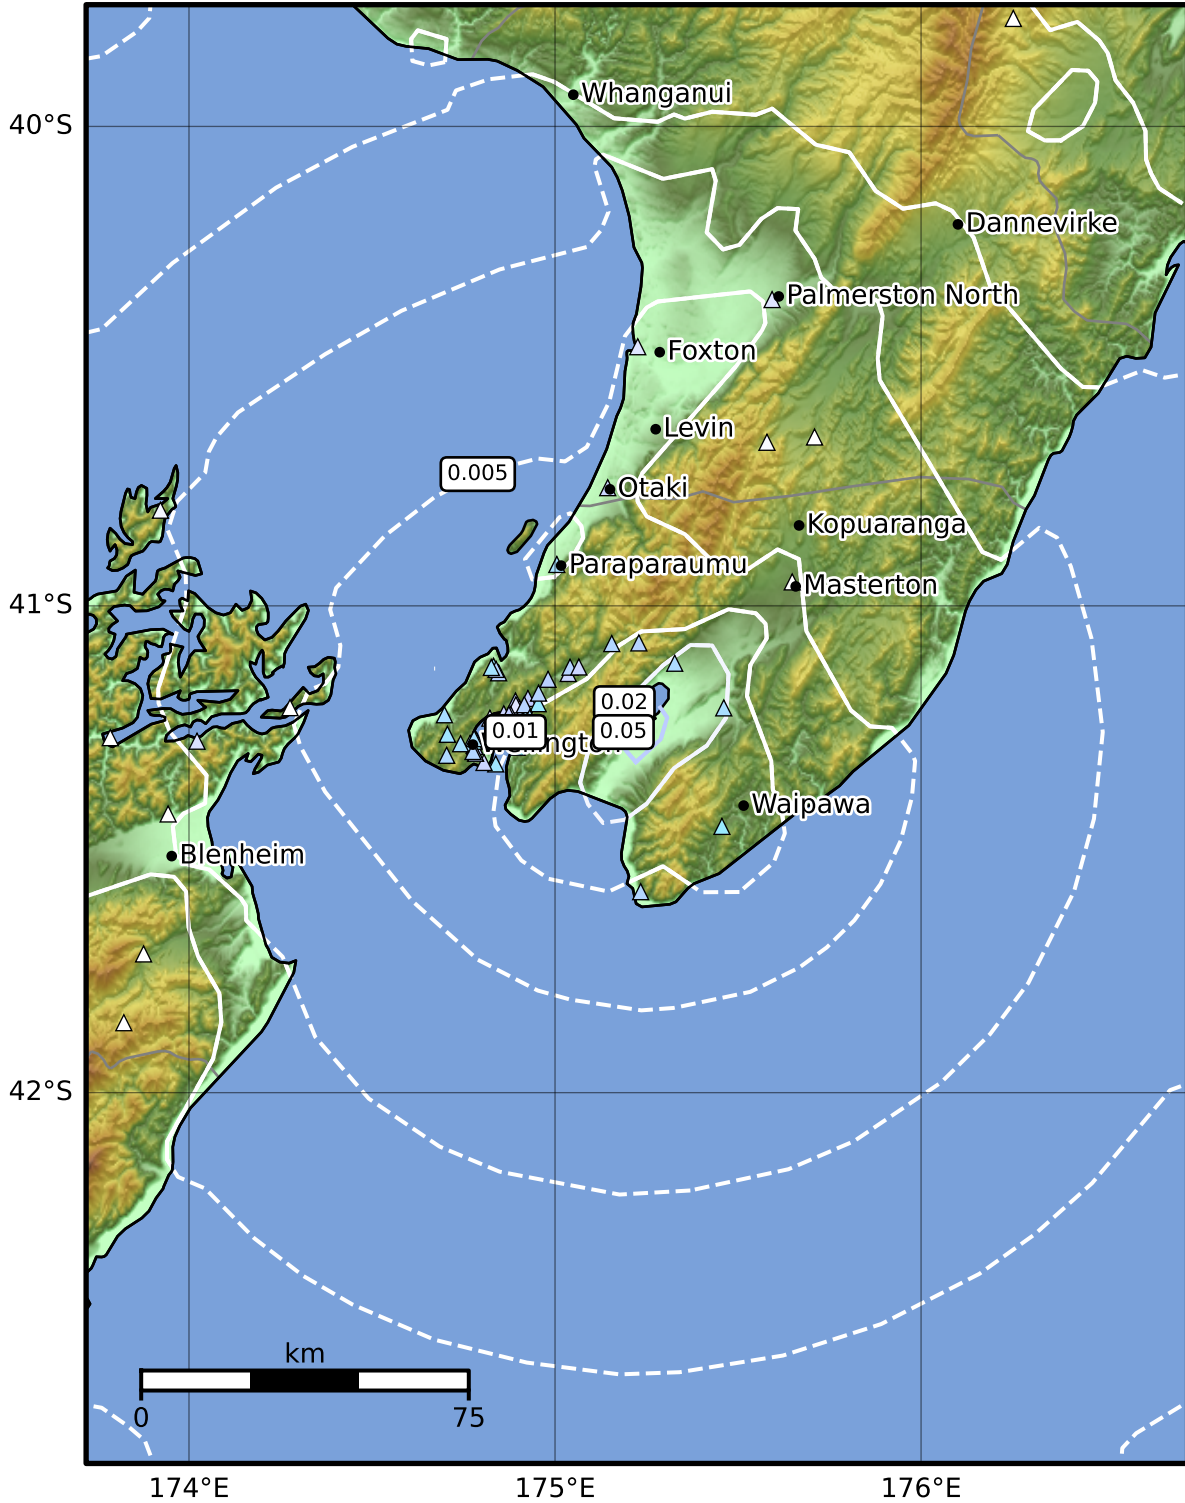

1.0 Second Peak Spectral Acceleration Map GNS Science
ShakeMap: Wairarapa

Jun 05, 2025 06:14:23 UTC M3.4 S41.24 E175.22 Depth: 21.2km ID:2025p419621

SA(1.0) (%g)	0.1	0.2	0.5	1	2	5	10	20	50	100	200
--------------	-----	-----	-----	---	---	---	----	----	----	-----	-----

Scale based on Moratalla et al.(2021) and Worden et al.(2012) Version 5: Processed 2025-06-05T07:15:58Z

△ Seismic Instrument ○ Reported Intensity ★ Epicenter