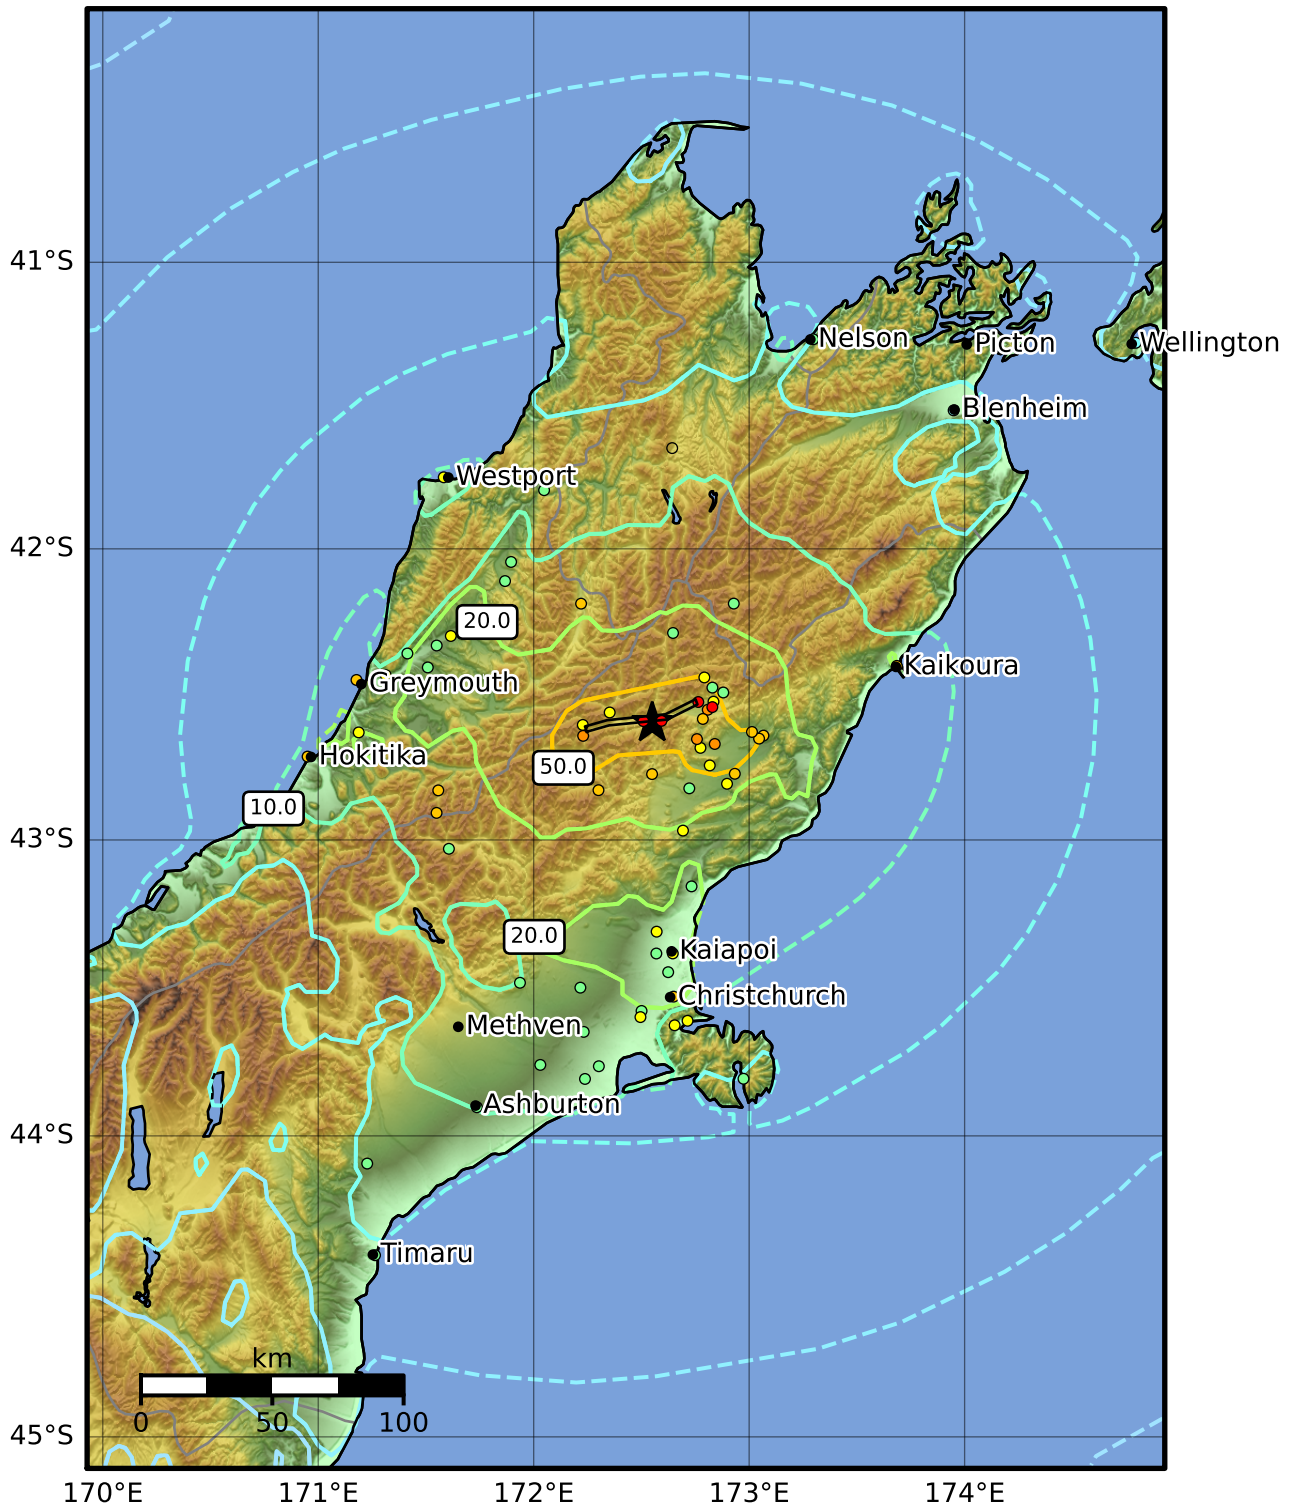

0.3 Second Peak Spectral Acceleration Map GNS Science

ShakeMap: 2178073

Aug 31, 1888 16:45:00 UTC M7.2 S42.60 E172.55 Depth: 12.0km ID:2178073

SA(0.3) (%g)	0.1	0.2	0.5	1	2	5	10	20	50	100	200
---------------------	------------	------------	------------	----------	----------	----------	-----------	-----------	-----------	------------	------------

Scale based on Moratalla et al.(2021) and Worden et al.(2012) Version 1: Processed 2023-09-07T23:22:48Z

△ Seismic Instrument ○ Reported Intensity

★ Epicenter — Rupture