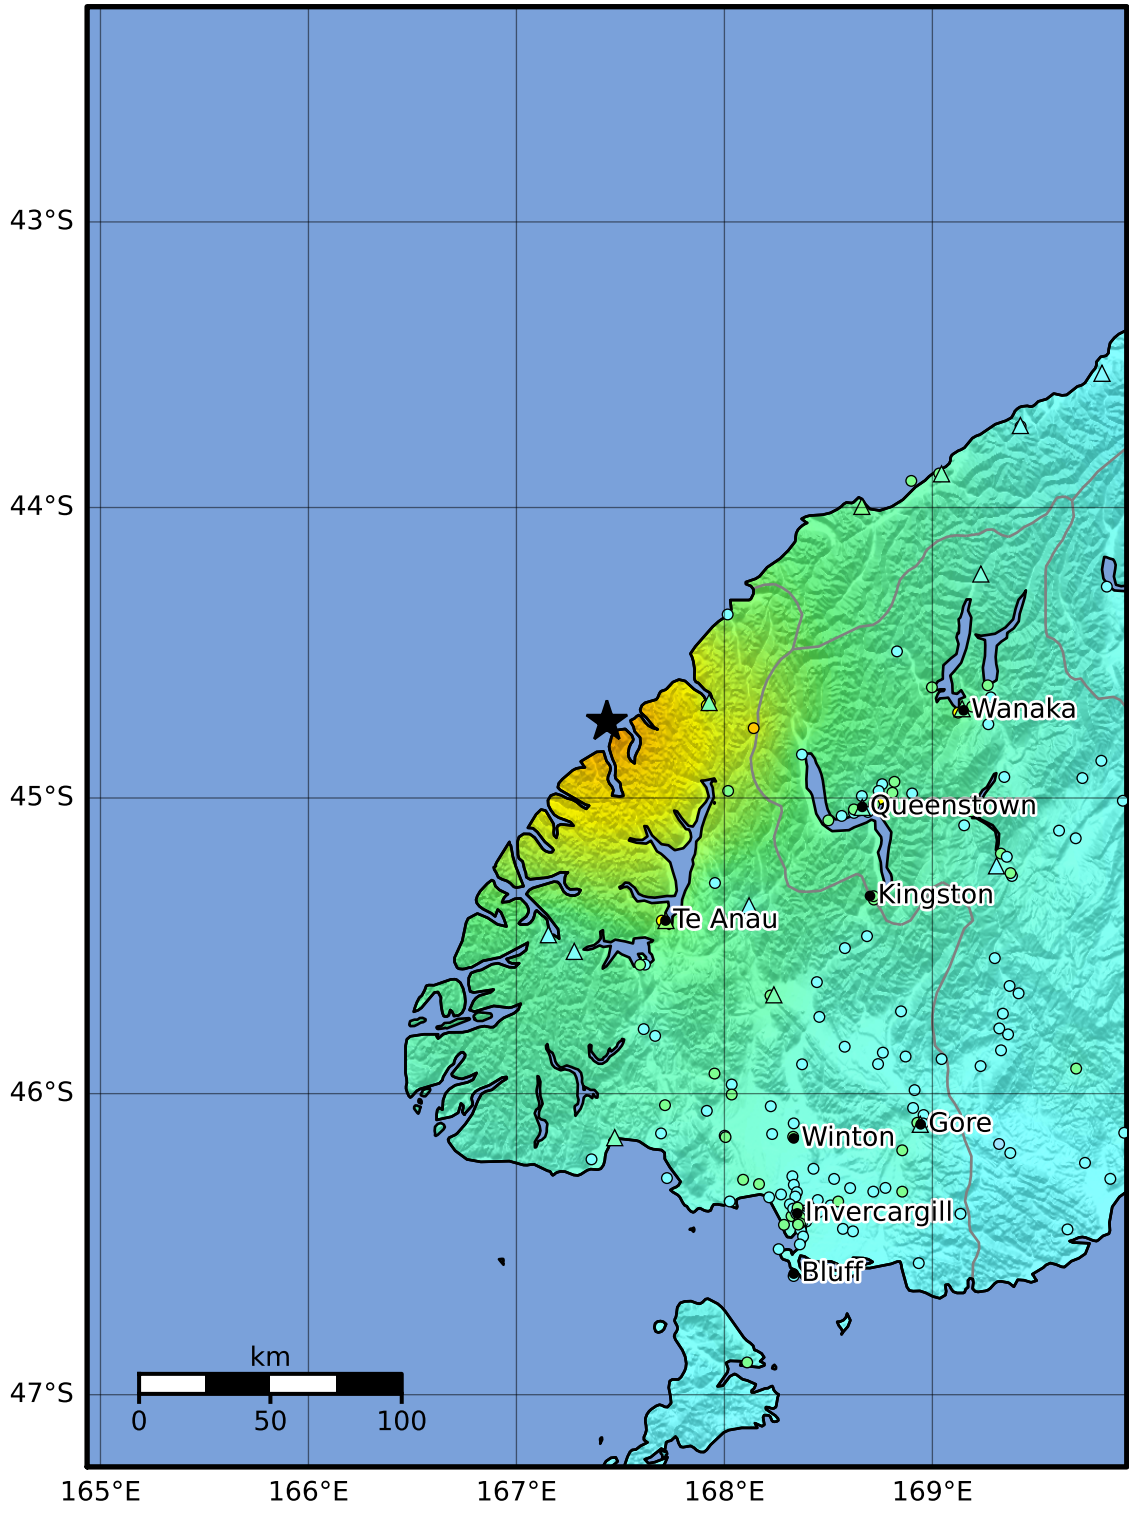

Macroseismic Intensity Map GNS Science

ShakeMap: 2808298

Oct 15, 2007 12:29:33 UTC M6.7 S44.74 E167.44 Depth: 5.0km ID:2808298

SHAKING	Not felt	Weak	Light	Moderate	Strong	Very strong	Severe	Violent	Extreme
DAMAGE	None	None	None	Very light	Light	Moderate	Moderate/heavy	Heavy	Very heavy
PGA(%g)	<0.0464	0.29	1.63	5.16	12.5	22.4	40.2	72.2	>129
PGV(cm/s)	<0.0215	0.125	1.04	4.31	14.5	26.4	48.3	88.4	>162
INTENSITY	I	II-III	IV	V	VI	VII	VIII	IX	X+

Scale based on Moratalla et al.(2021) and Worden et al.(2012) Version 1: Processed 2023-04-20T10:11:11Z
 Δ Seismic Instrument ○ Reported Intensity ★ Epicenter