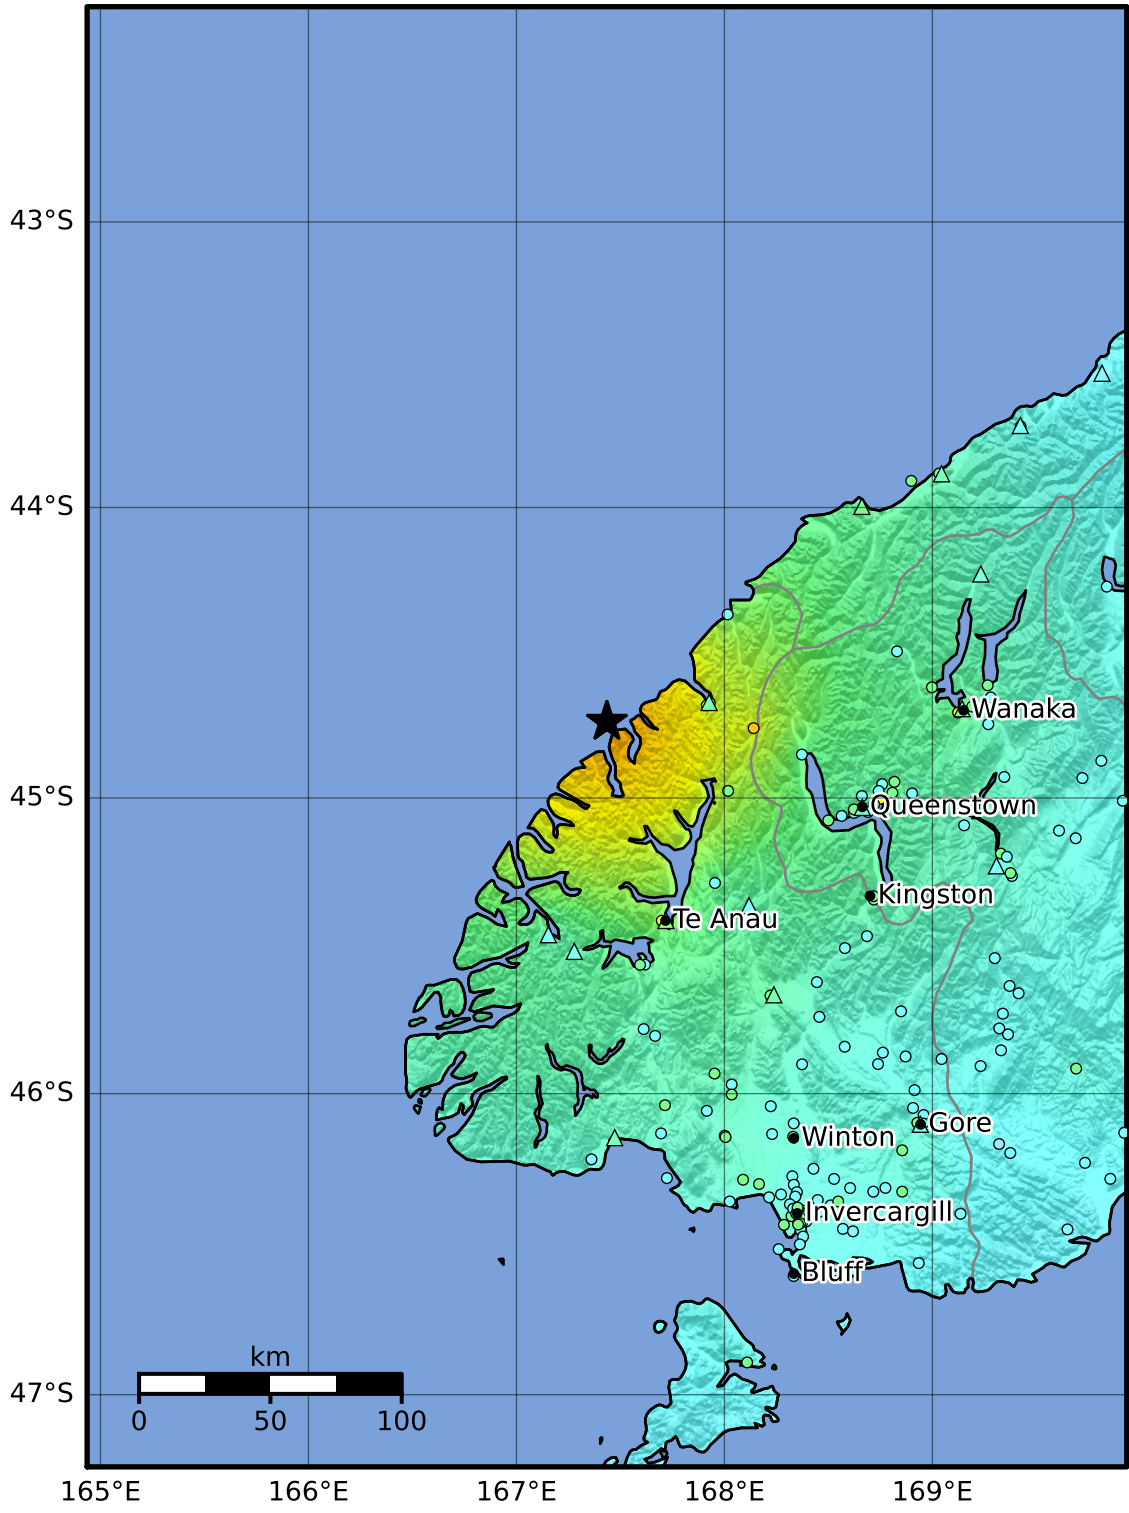

Macroseismic Intensity Map GNS Science

ShakeMap: 2808298

Oct 15, 2007 12:29:33 UTC M6.7 S44.74 E167.44 Depth: 5.0km ID:2808298

SHAKING	Not felt	Weak	Light	Moderate	Strong	Very strong	Severe	Violent	Extreme
DAMAGE	None	None	None	Very light	Light	Moderate	Moderate/heavy	Heavy	Very heavy
PGA(%g)	<0.0464	0.29	1.63	5.16	12.5	22.4	40.2	72.2	>129
PGV(cm/s)	<0.0215	0.125	1.04	4.31	14.5	26.4	48.3	88.4	>162
INTENSITY	I	II-III	IV	V	VI	VII	VIII	IX	X+

Scale based on Moratalla et al.(2021) and Worden et al.(2012) Version 1: Processed 2023-09-07T23:19:01Z
 Δ Seismic Instrument ○ Reported Intensity ★ Epicenter