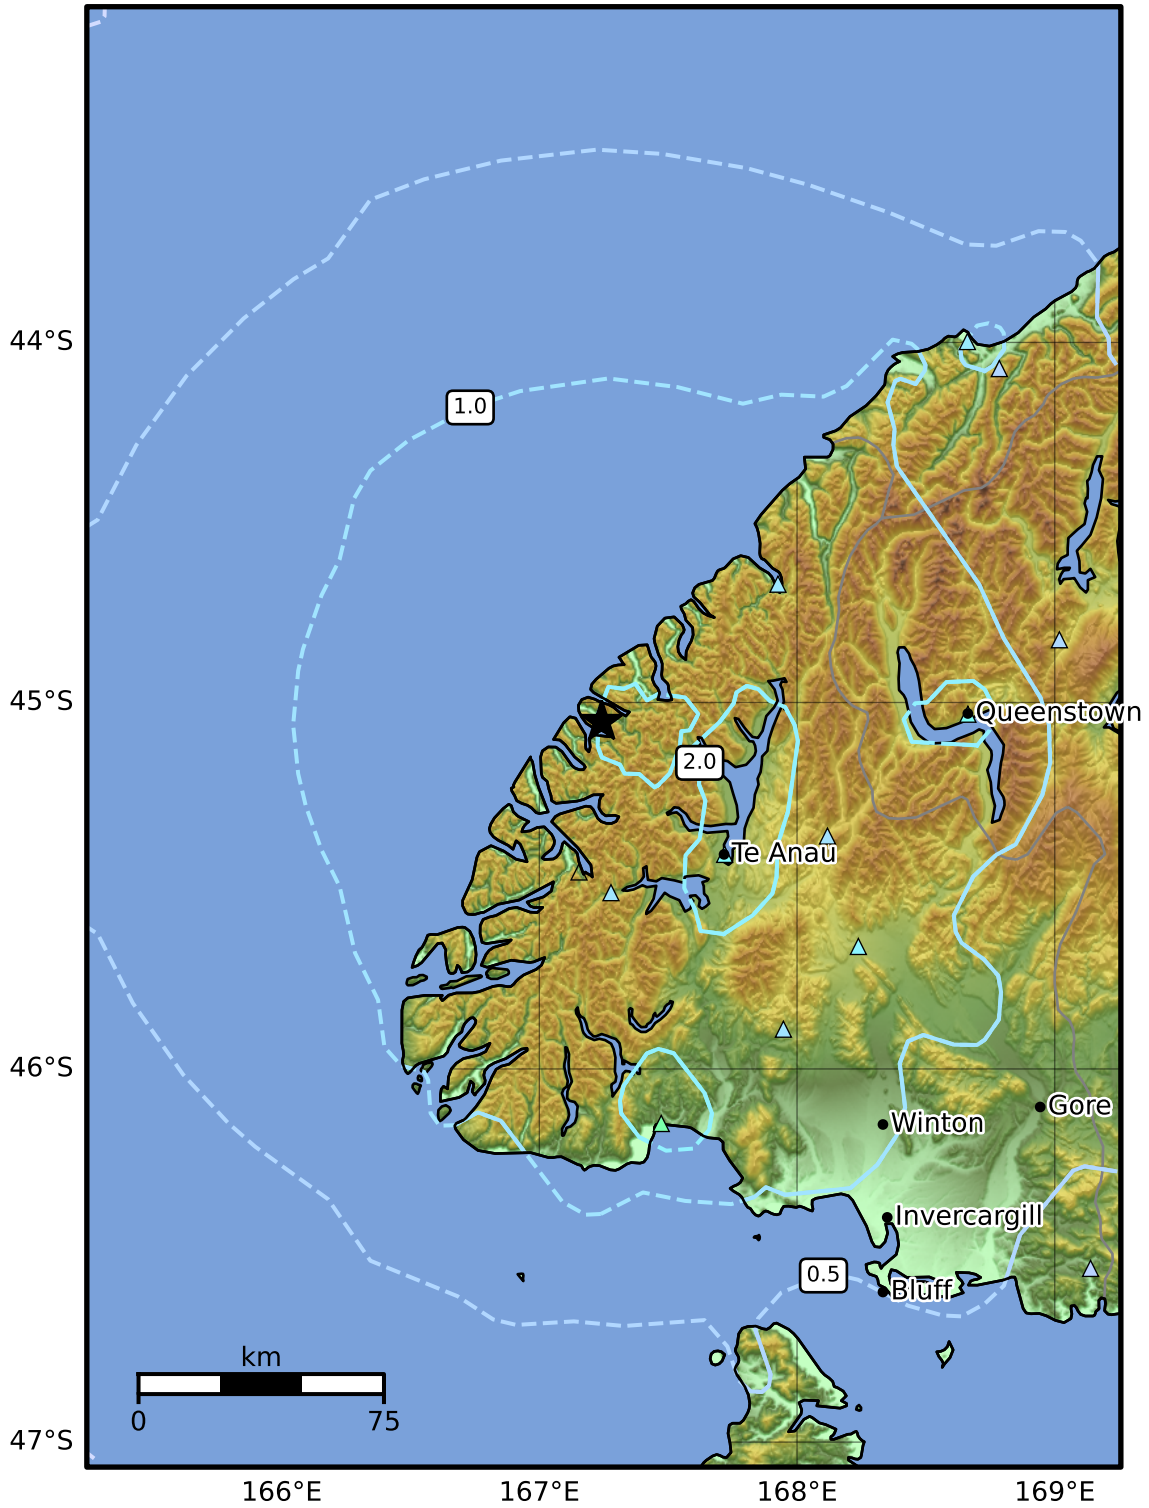

0.3 Second Peak Spectral Acceleration Map GNS Science

ShakeMap: felt

Nov 29, 2007 15:53:32 UTC M5.0 S45.05 E167.24 Depth: 119.3km ID:2829153

SA(0.3) (%g)	0.1	0.2	0.5	1	2	5	10	20	50	100	200
--------------	-----	-----	-----	---	---	---	----	----	----	-----	-----

Scale based on Moratalla et al.(2021) and Worden et al.(2012) Version 1: Processed 2025-02-22T09:59:19Z

△ Seismic Instrument ○ Reported Intensity ★ Epicenter