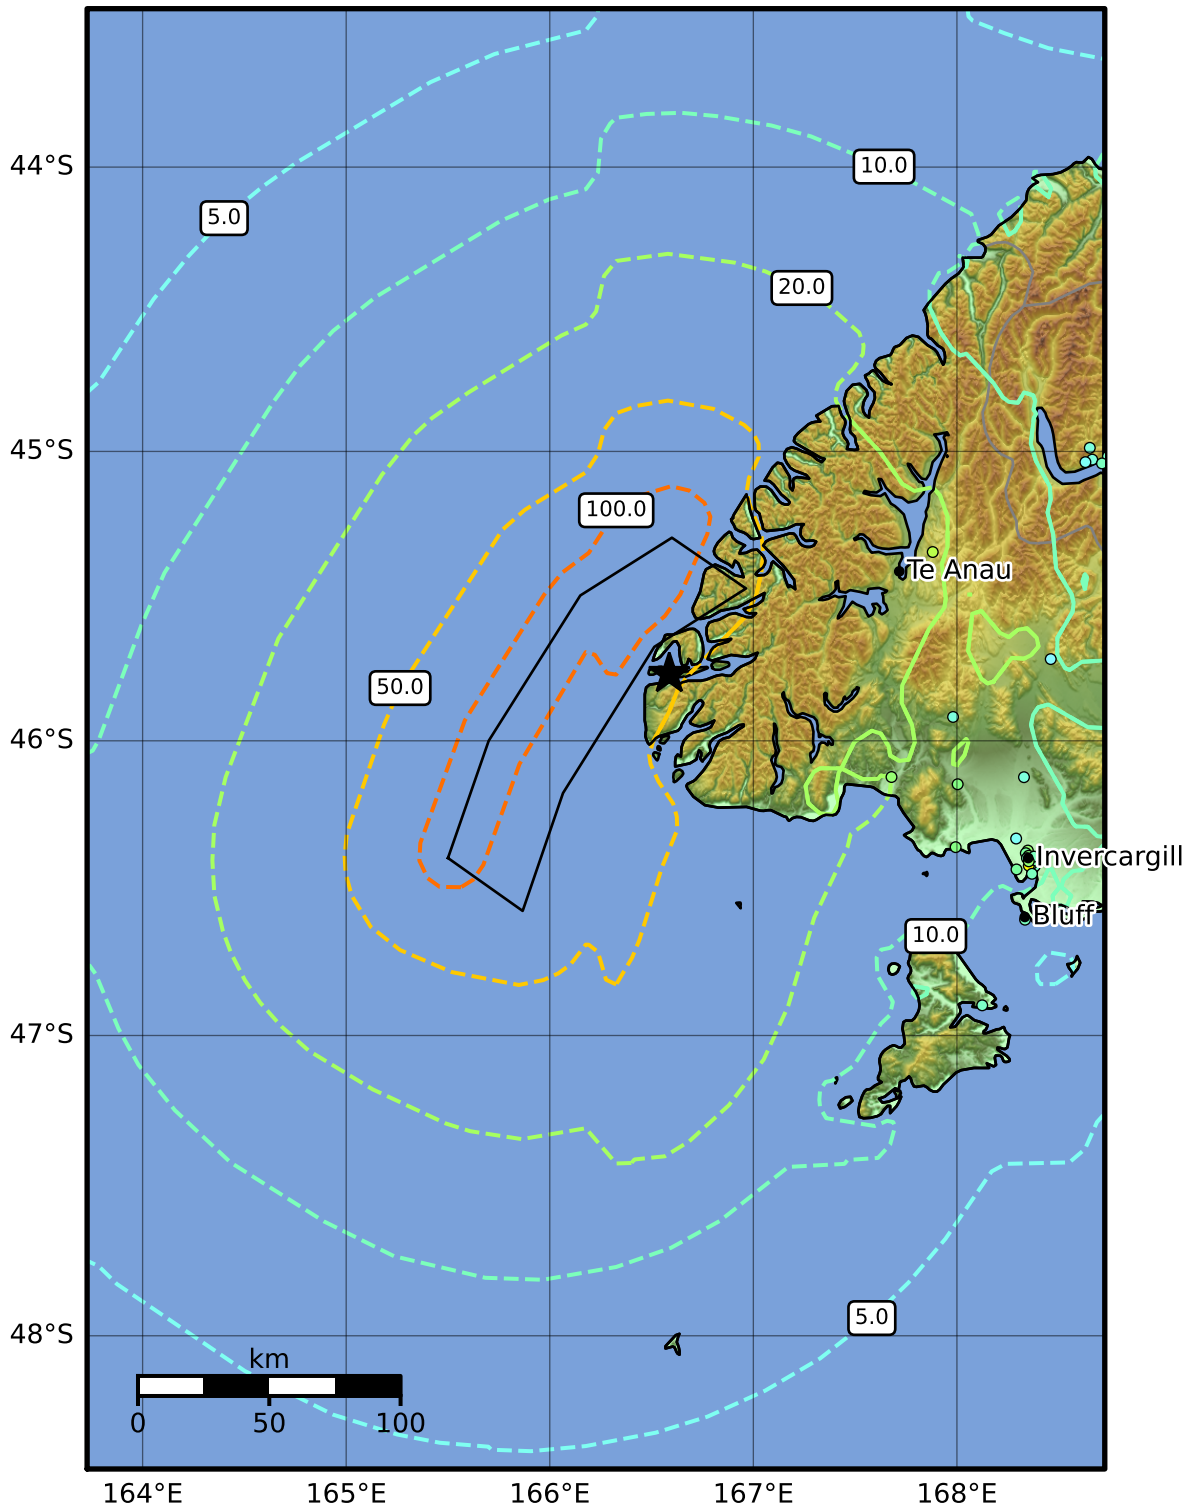

0.3 Second Peak Spectral Acceleration Map GNS Science

ShakeMap: 3124785

Jul 15, 2009 09:22:29 UTC M7.8 S45.77 E166.59 Depth: 12.0km ID:3124785

SA(0.3) (%g)	0.1	0.2	0.5	1	2	5	10	20	50	100	200
---------------------	------------	------------	------------	----------	----------	----------	-----------	-----------	-----------	------------	------------

Scale based on Moratalla et al.(2021) and Worden et al.(2012) Version 1: Processed 2023-04-20T11:21:41Z

△ Seismic Instrument ○ Reported Intensity ★ Epicenter — Rupture