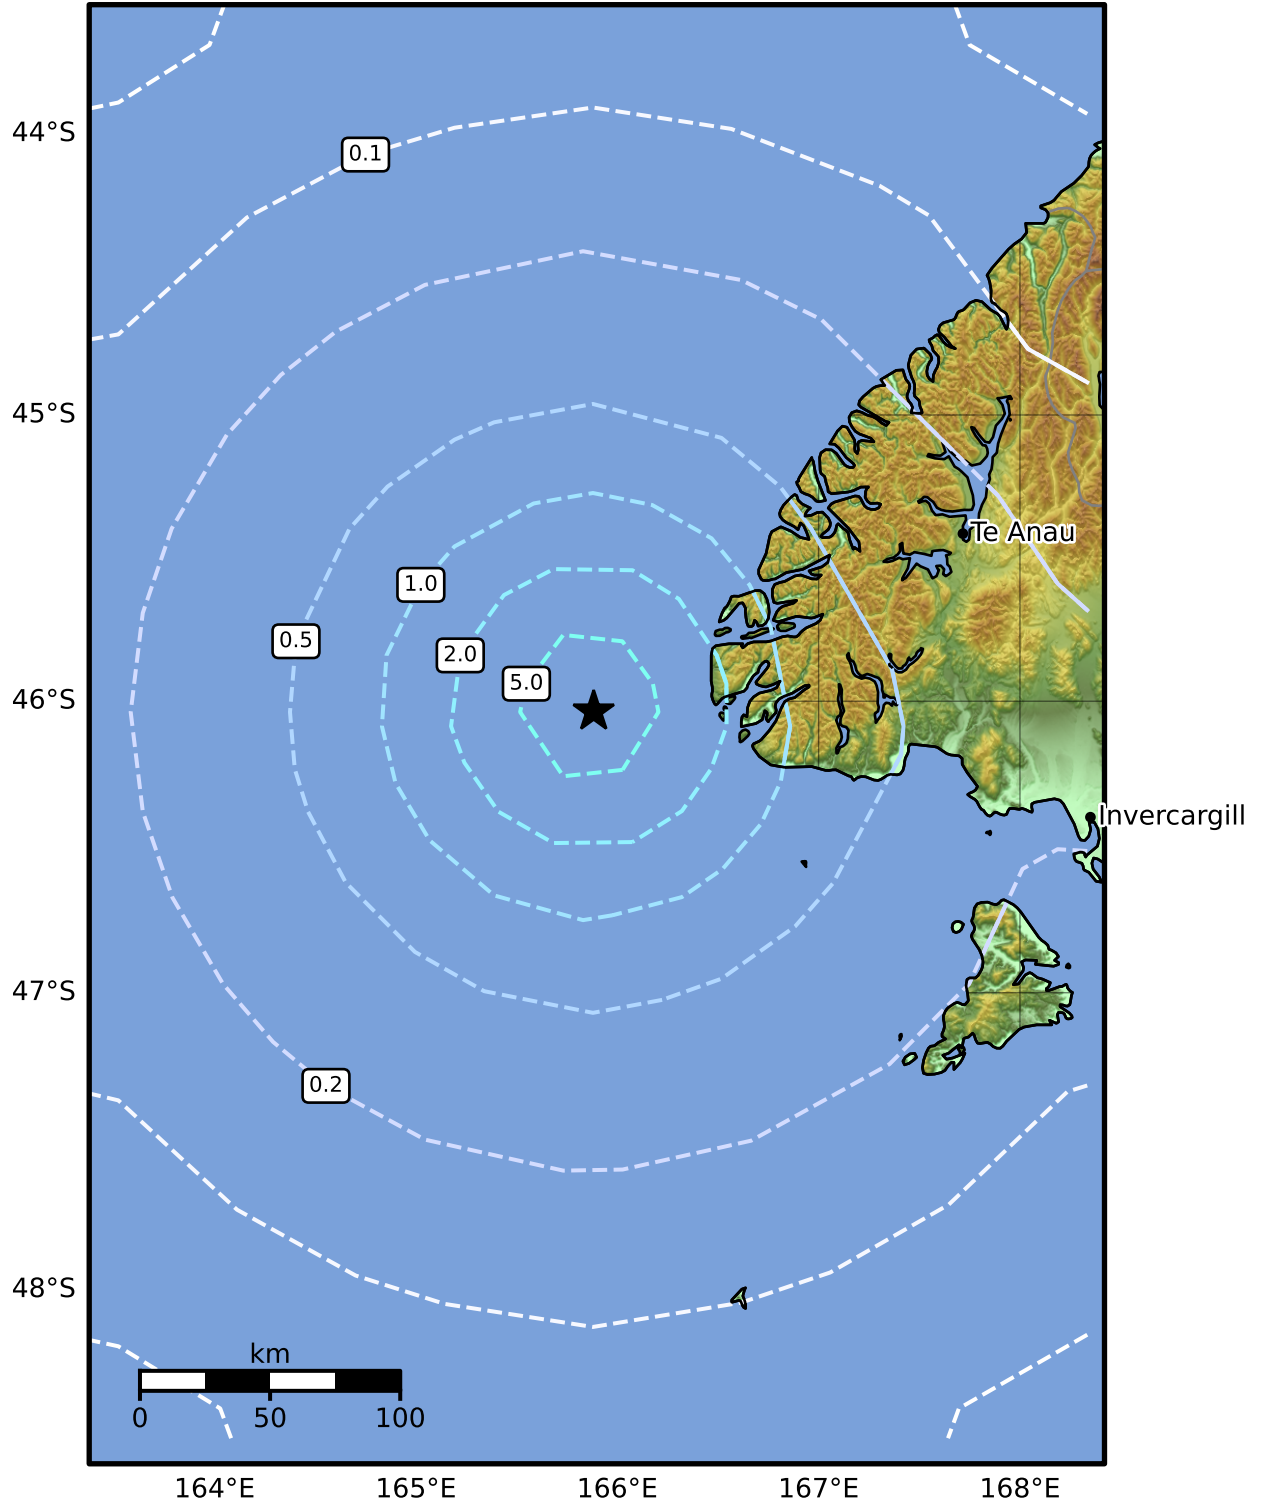

0.3 Second Peak Spectral Acceleration Map GNS Science

ShakeMap: felt

Jul 15, 2009 09:52:17 UTC M5.1 S46.03 E165.88 Depth: 12.0km ID:3124795

SA(0.3) (%g)	0.1	0.2	0.5	1	2	5	10	20	50	100	200
--------------	-----	-----	-----	---	---	---	----	----	----	-----	-----

Scale based on Moratalla et al.(2021) and Worden et al.(2012) Version 1: Processed 2025-02-22T09:13:27Z

△ Seismic Instrument ○ Reported Intensity ★ Epicenter