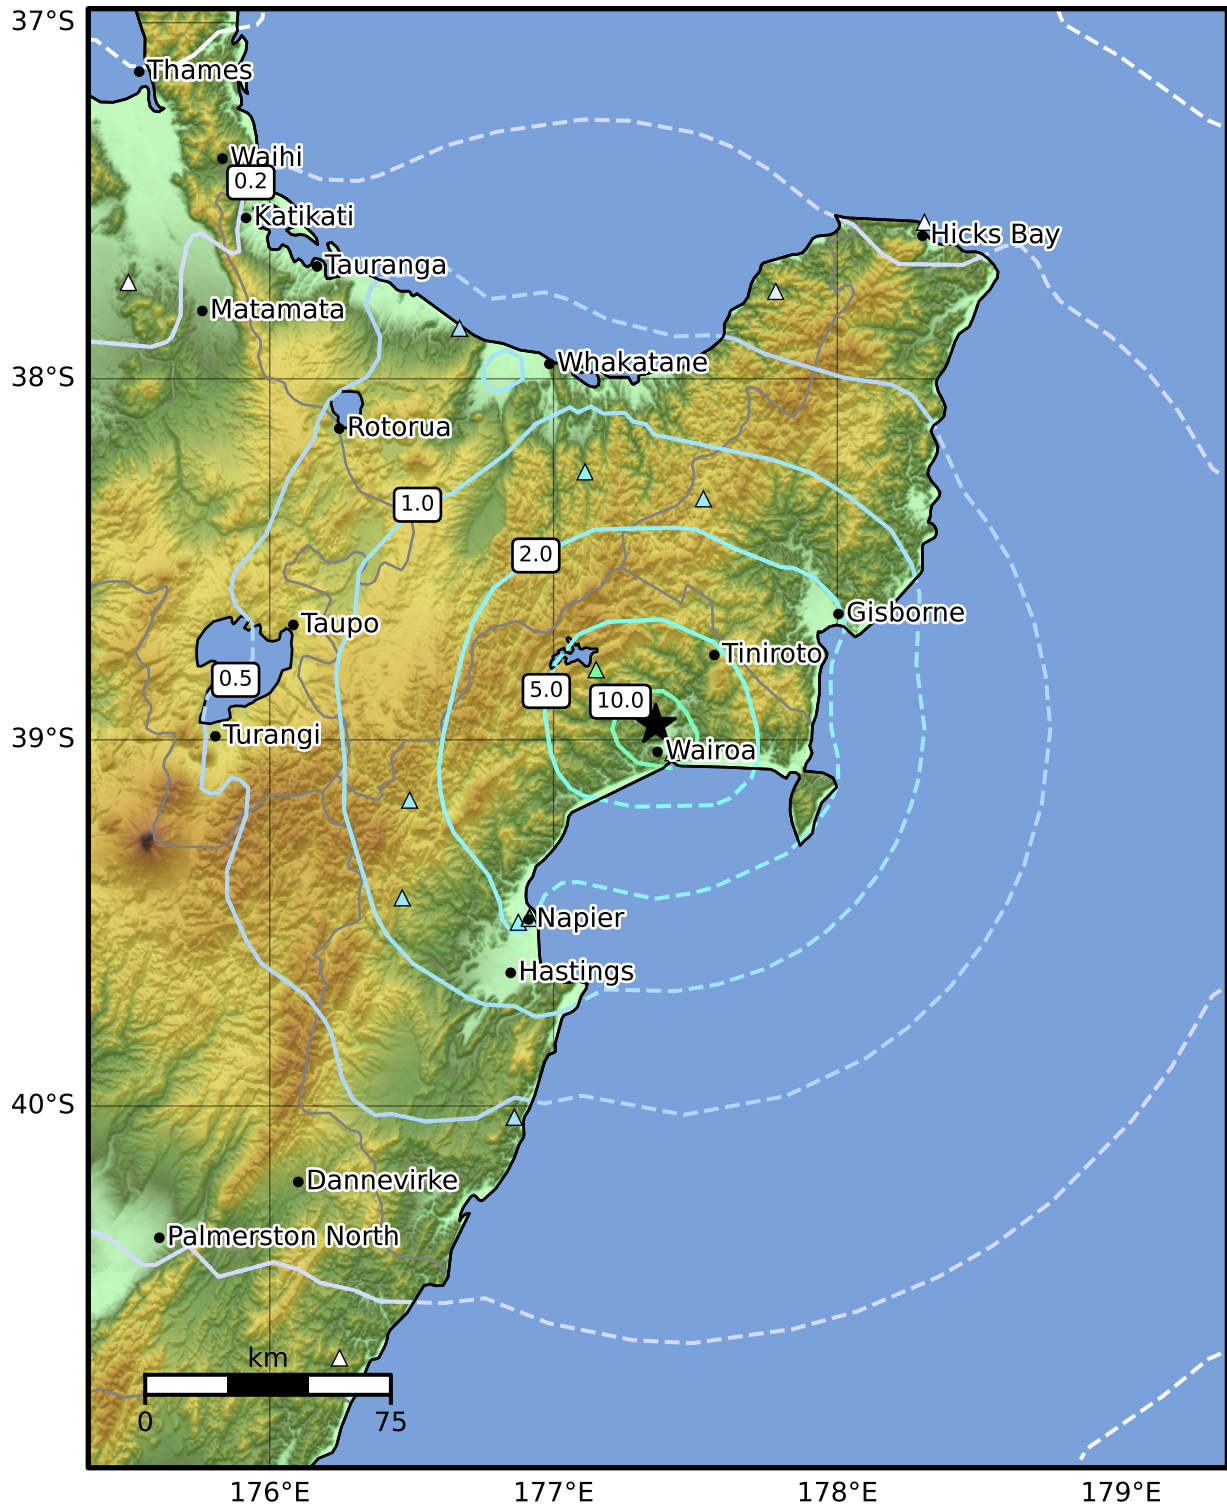

0.3 Second Peak Spectral Acceleration Map GNS Science  
ShakeMap: felt

Jul 11, 2010 13:23:40 UTC M4.9 S38.96 E177.36 Depth: 33.0km ID:3337804

SA(0.3) (%g)	0.1	0.2	0.5	1	2	5	10	20	50	100	200
--------------	-----	-----	-----	---	---	---	----	----	----	-----	-----

Scale based on Moratalla et al.(2021) and Worden et al.(2012) Version 1: Processed 2025-02-22T08:56:45Z  
 Δ Seismic Instrument ○ Reported Intensity ★ Epicenter