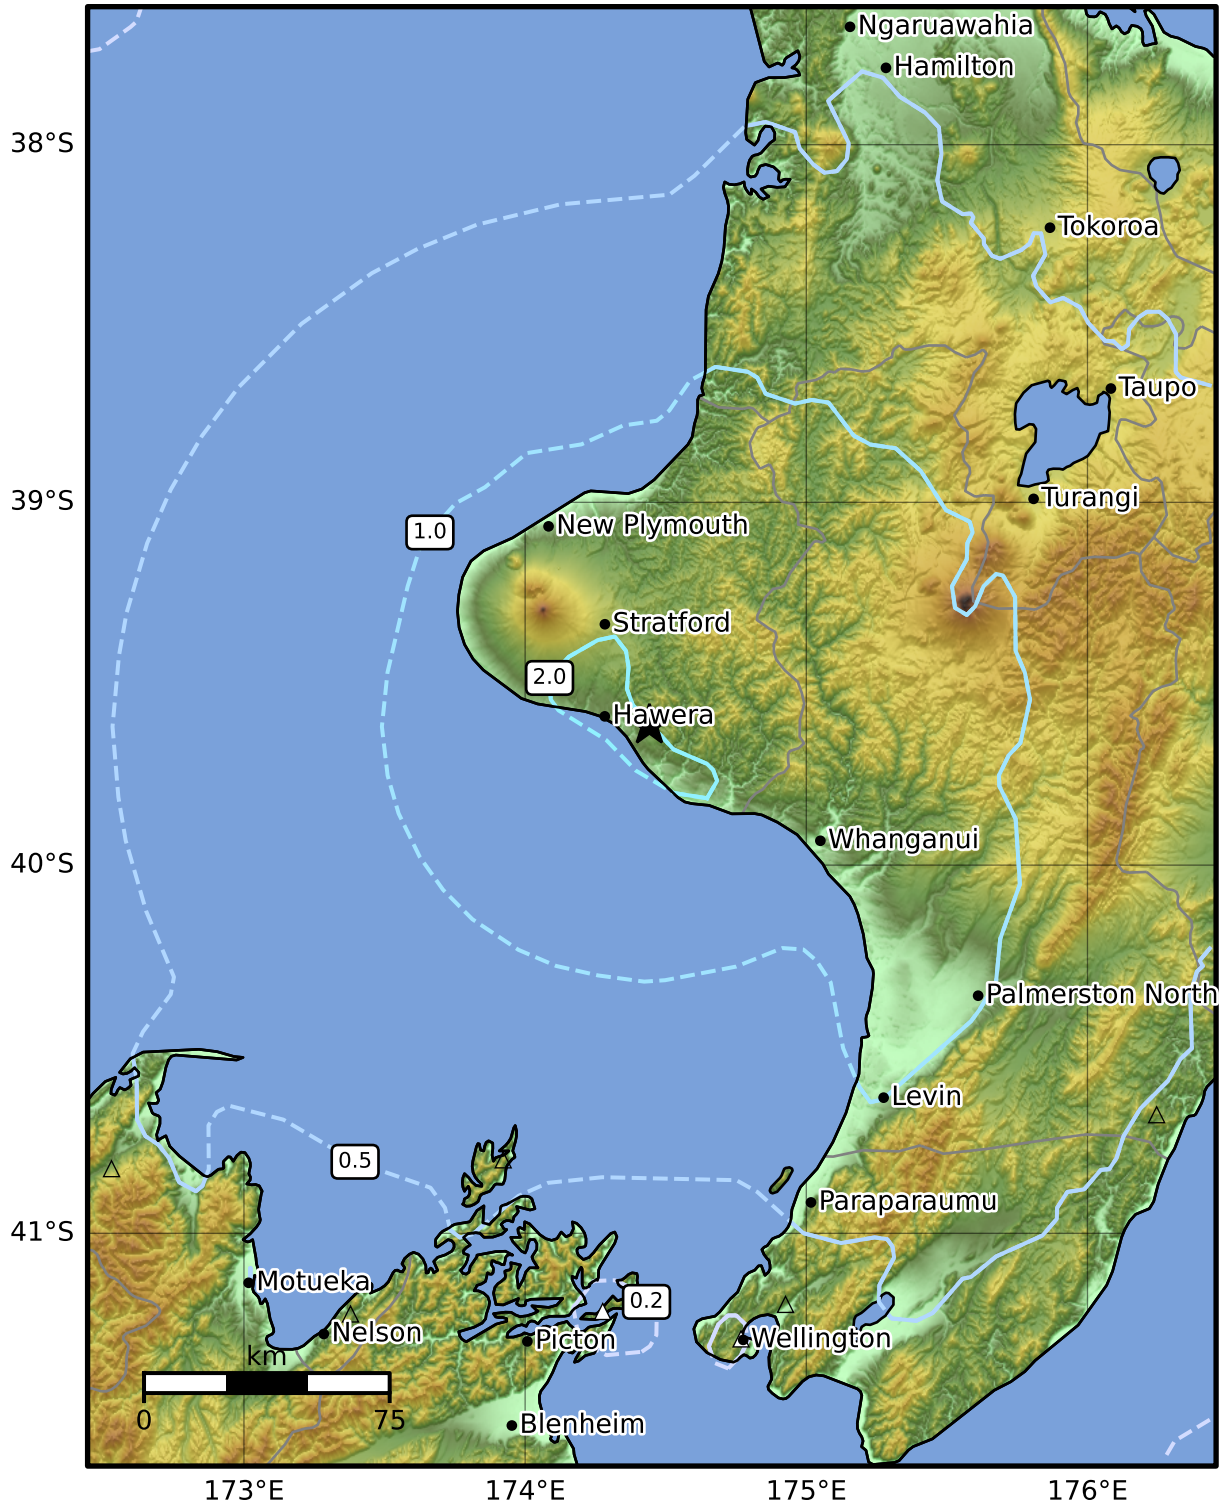

0.3 Second Peak Spectral Acceleration Map GNS Science

ShakeMap: felt

Apr 07, 2011 22:12:44 UTC M5.0 S39.62 E174.44 Depth: 135.2km ID:3493568

SA(0.3) (%g)	0.1	0.2	0.5	1	2	5	10	20	50	100	200
--------------	-----	-----	-----	---	---	---	----	----	----	-----	-----

Scale based on Moratalla et al.(2021) and Worden et al.(2012) Version 1: Processed 2025-02-22T08:30:07Z

△ Seismic Instrument ○ Reported Intensity ★ Epicenter