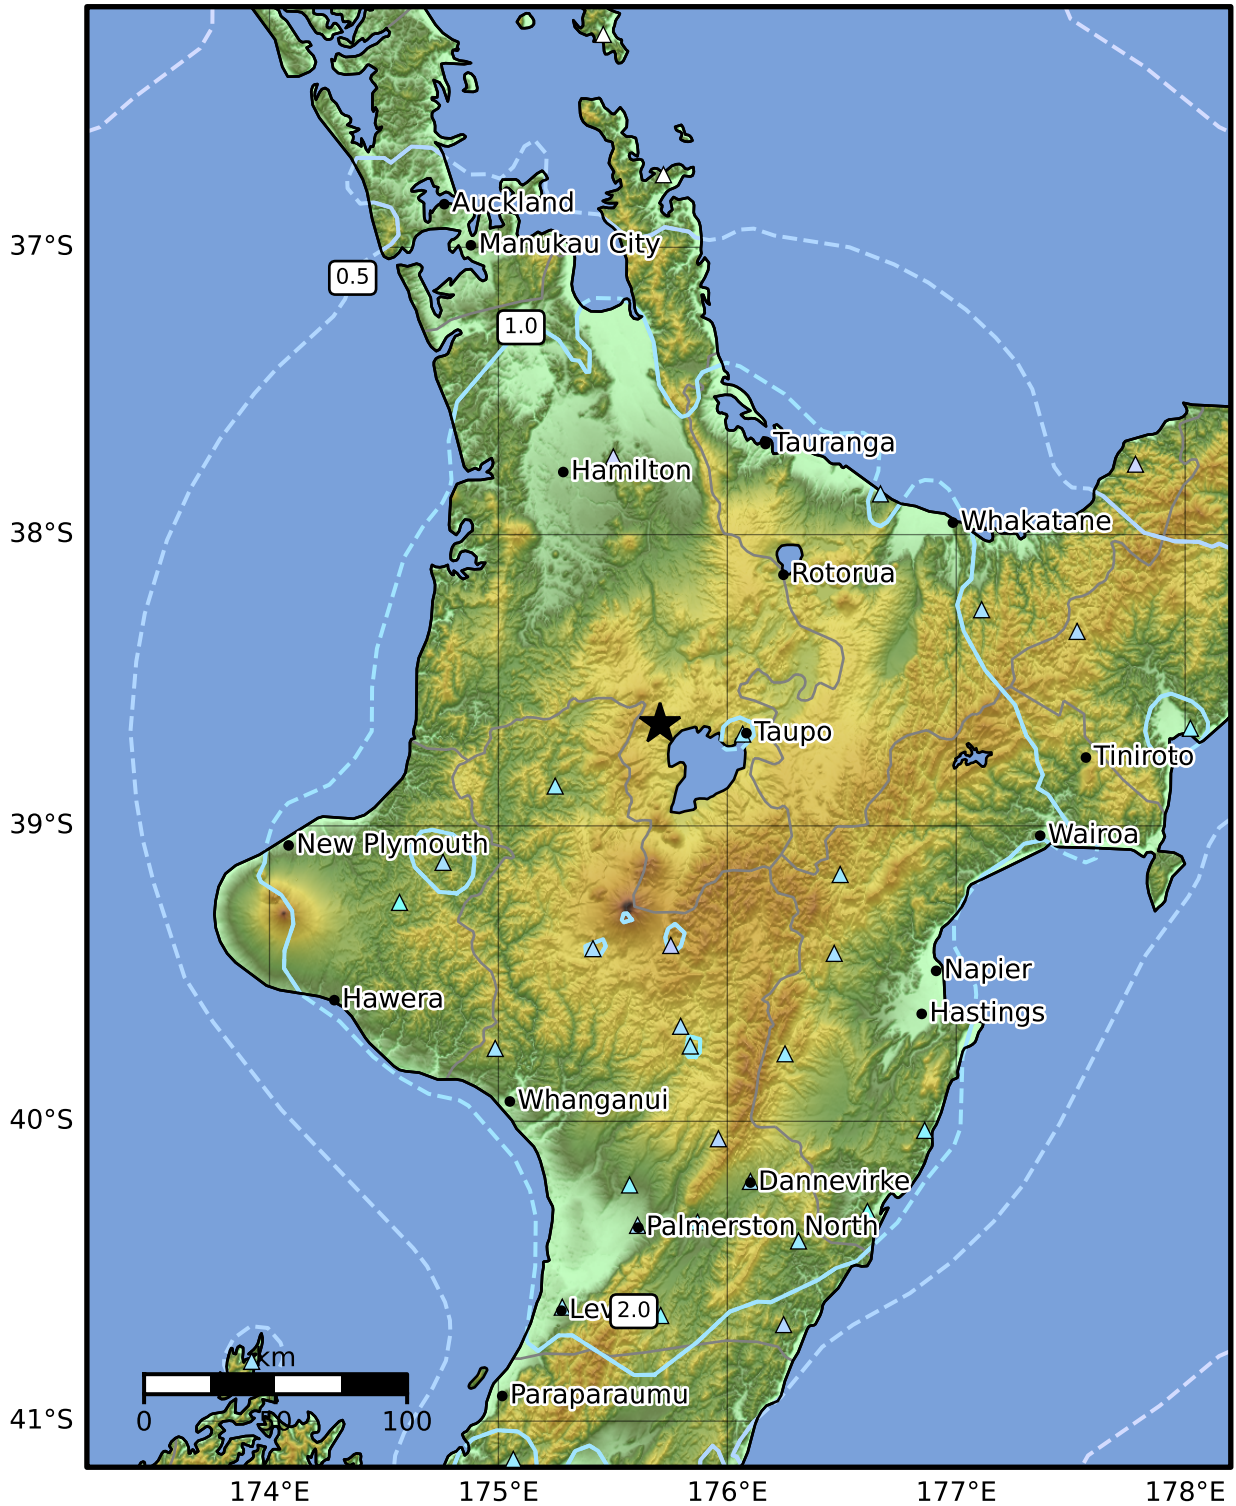

0.3 Second Peak Spectral Acceleration Map GNS Science

ShakeMap: felt

Jul 05, 2011 03:36:25 UTC M5.3 S38.65 E175.71 Depth: 152.6km ID:3540736

SA(0.3) (%g)	0.1	0.2	0.5	1	2	5	10	20	50	100	200
---------------------	------------	------------	------------	----------	----------	----------	-----------	-----------	-----------	------------	------------

Scale based on Moratalla et al.(2021) and Worden et al.(2012) Version 1: Processed 2025-02-22T09:03:05Z

△ Seismic Instrument ○ Reported Intensity ★ Epicenter