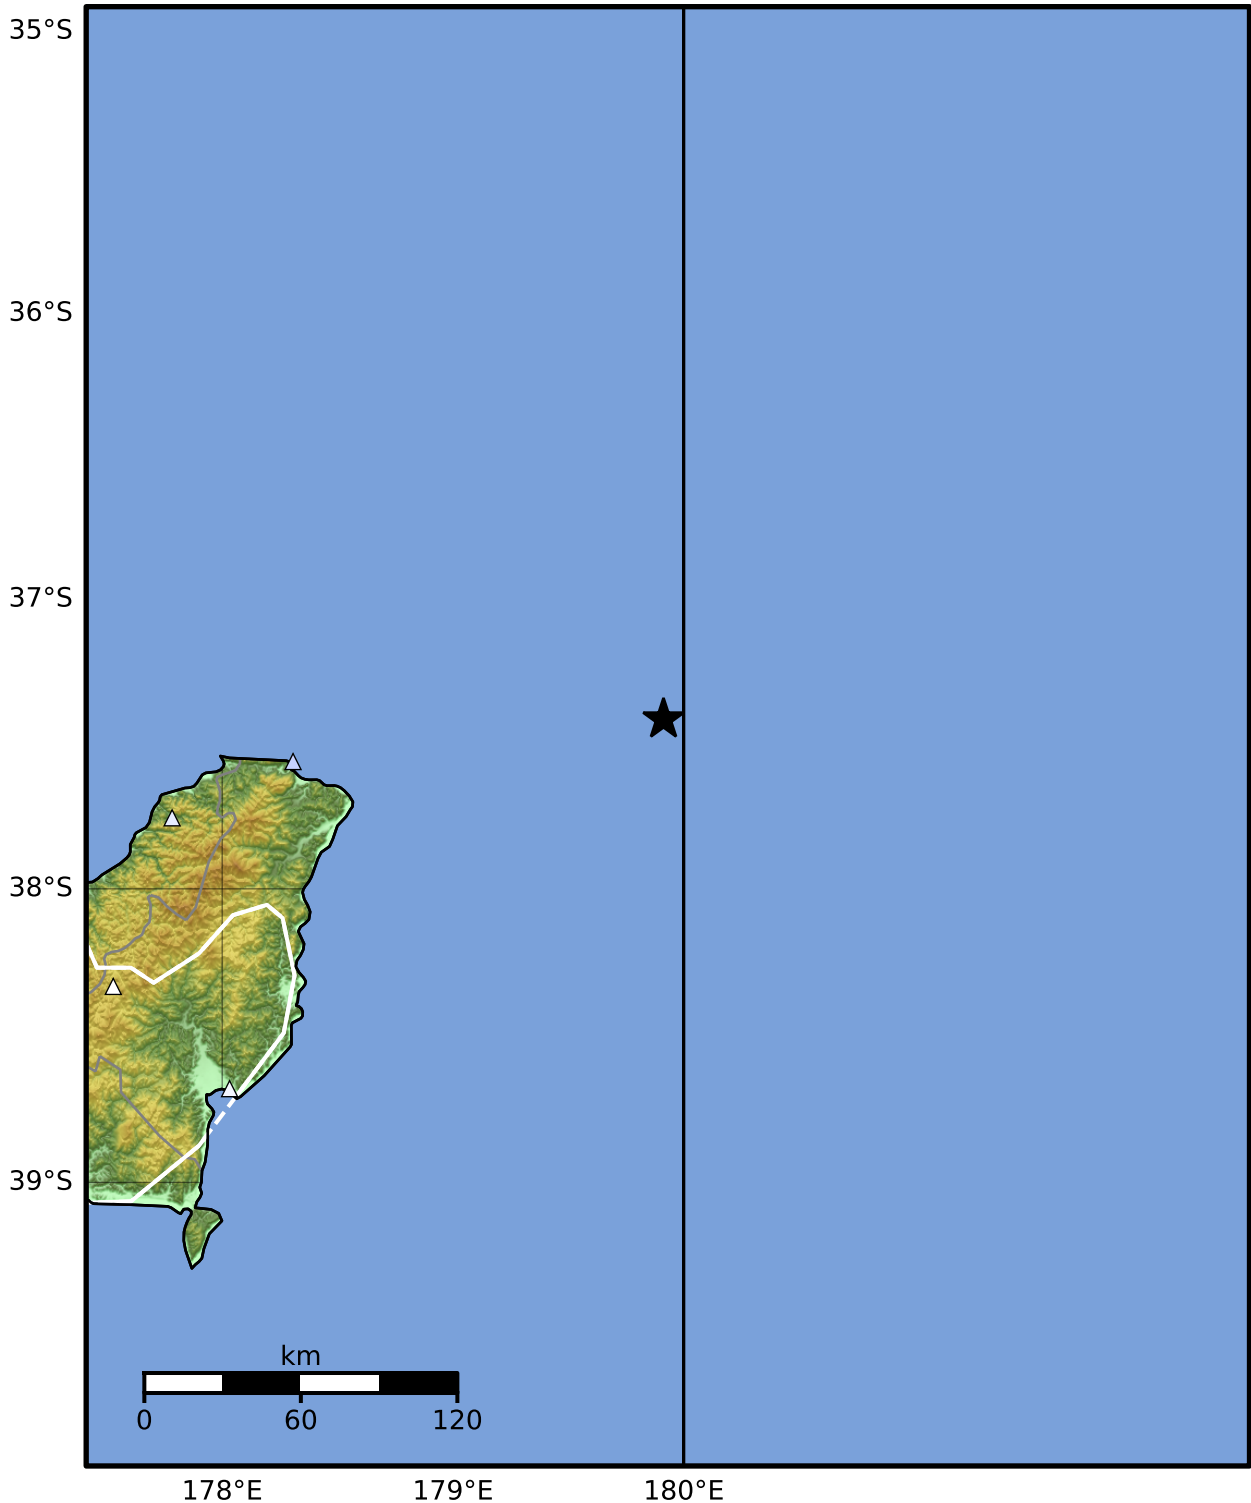

0.3 Second Peak Spectral Acceleration Map GNS Science

ShakeMap: felt

Nov 18, 2011 02:43:51 UTC M5.2 S37.42 E179.91 Depth: 33.0km ID:3612525

SA(0.3) (%g)	0.1	0.2	0.5	1	2	5	10	20	50	100	200
--------------	-----	-----	-----	---	---	---	----	----	----	-----	-----

Scale based on Moratalla et al.(2021) and Worden et al.(2012) Version 1: Processed 2025-02-22T08:29:31Z

△ Seismic Instrument ○ Reported Intensity ★ Epicenter