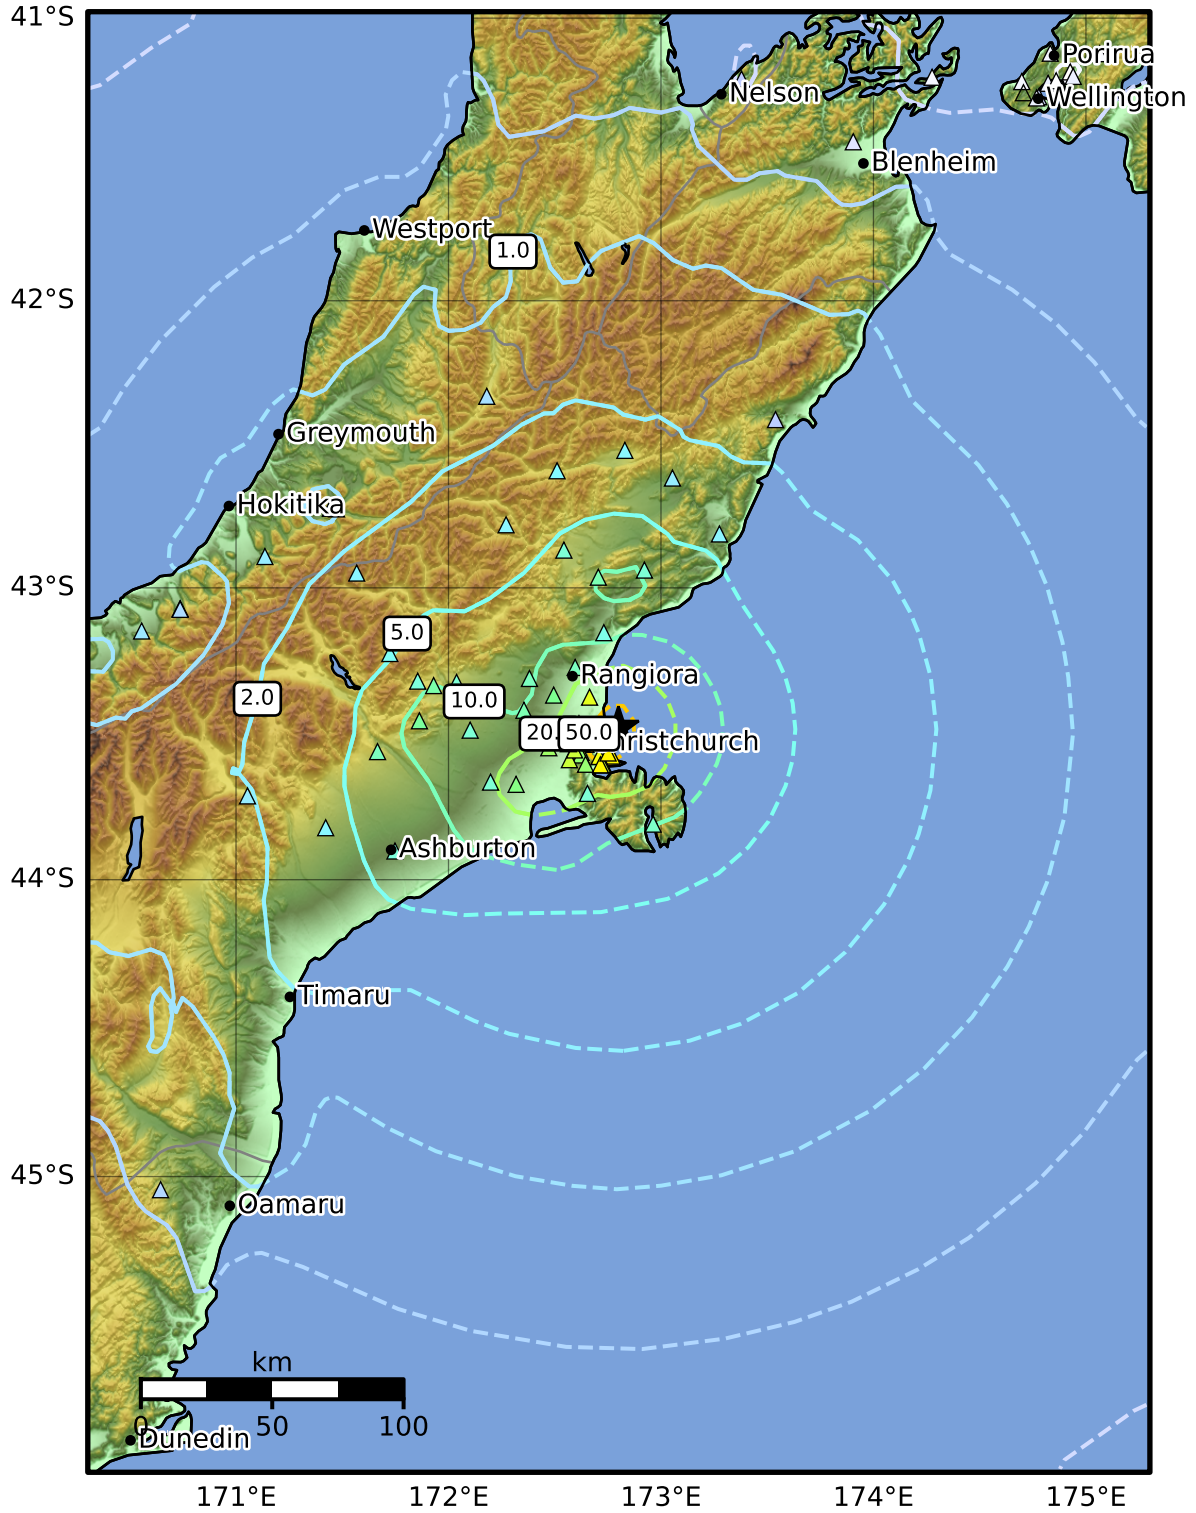

0.3 Second Peak Spectral Acceleration Map GNS Science

ShakeMap: felt

Dec 23, 2011 00:58:38 UTC M5.6 S43.48 E172.80 Depth: 10.0km ID:3631359

SA(0.3) (%g)	0.1	0.2	0.5	1	2	5	10	20	50	100	200
---------------------	------------	------------	------------	----------	----------	----------	-----------	-----------	-----------	------------	------------

Scale based on Moratalla et al.(2021) and Worden et al.(2012) Version 1: Processed 2025-02-22T08:25:21Z

△ Seismic Instrument ○ Reported Intensity ★ Epicenter