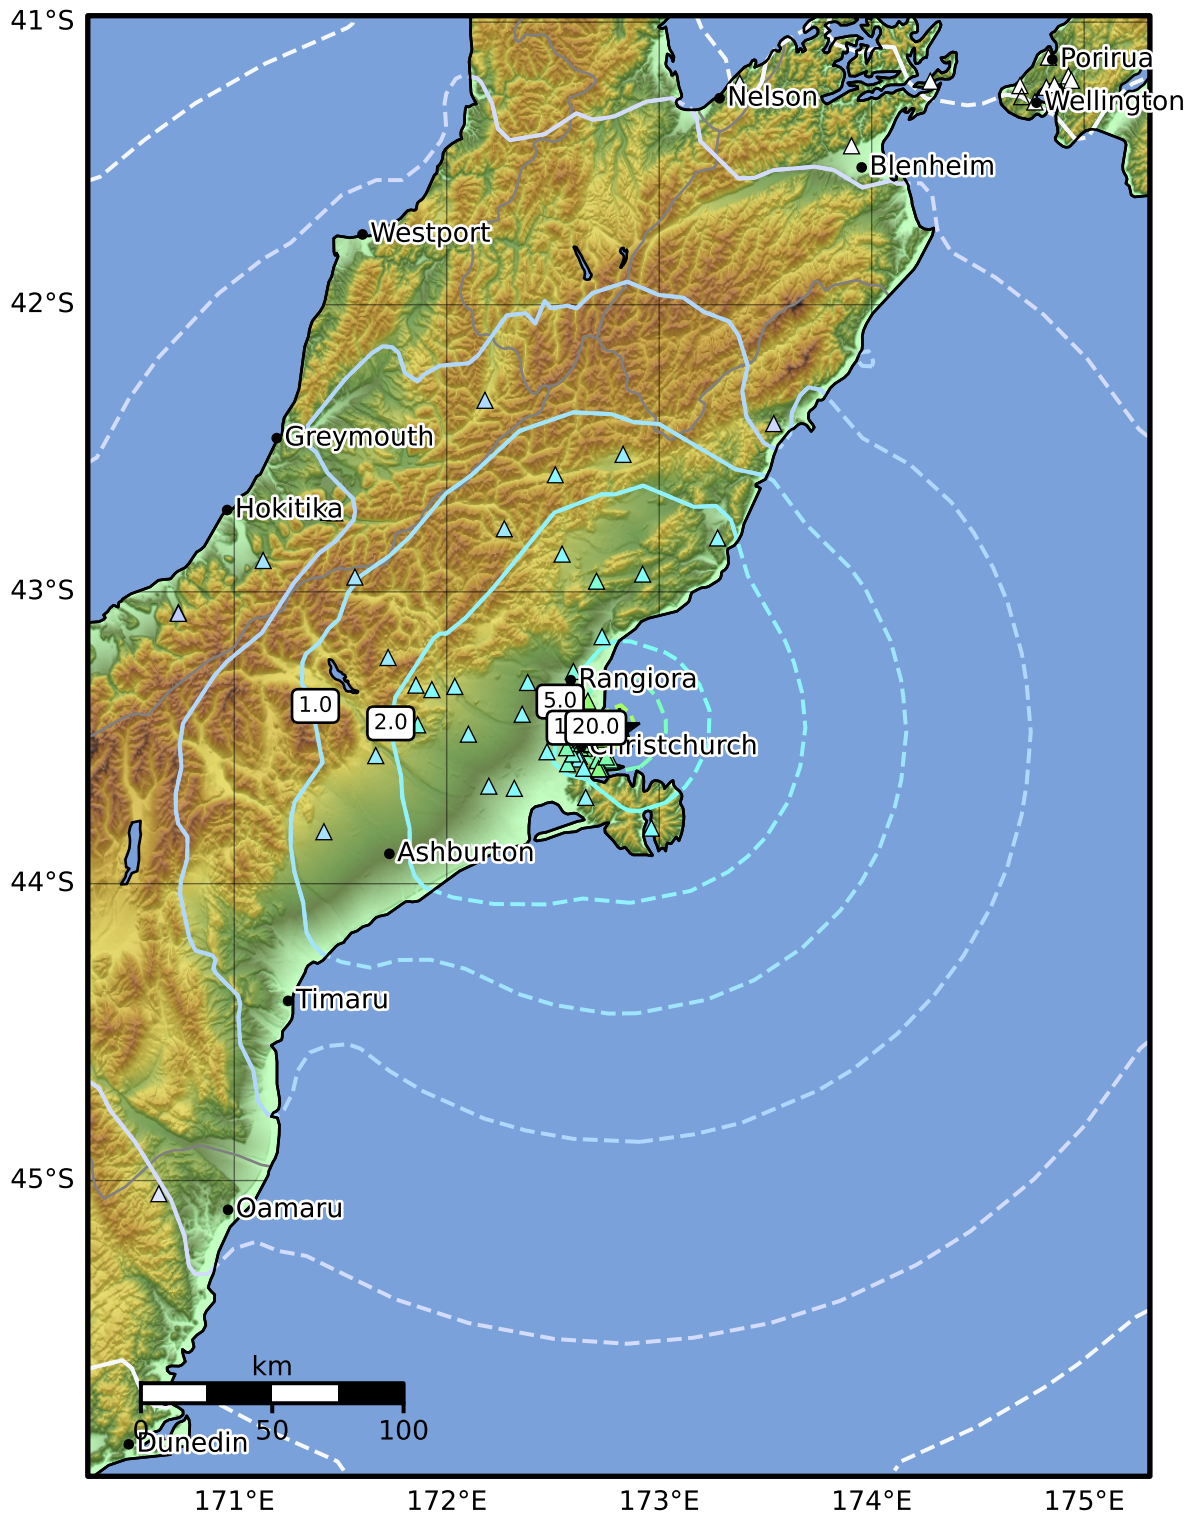

0.3 Second Peak Spectral Acceleration Map GNS Science  
ShakeMap: felt

Dec 23, 2011 01:06:26 UTC M5.2 S43.48 E172.81 Depth: 7.5km ID:3631363

SA(0.3) (%g)	0.1	0.2	0.5	1	2	5	10	20	50	100	200
--------------	-----	-----	-----	---	---	---	----	----	----	-----	-----

Scale based on Moratalla et al.(2021) and Worden et al.(2012) Version 1: Processed 2025-02-22T08:20:36Z

△ Seismic Instrument ○ Reported Intensity ★ Epicenter