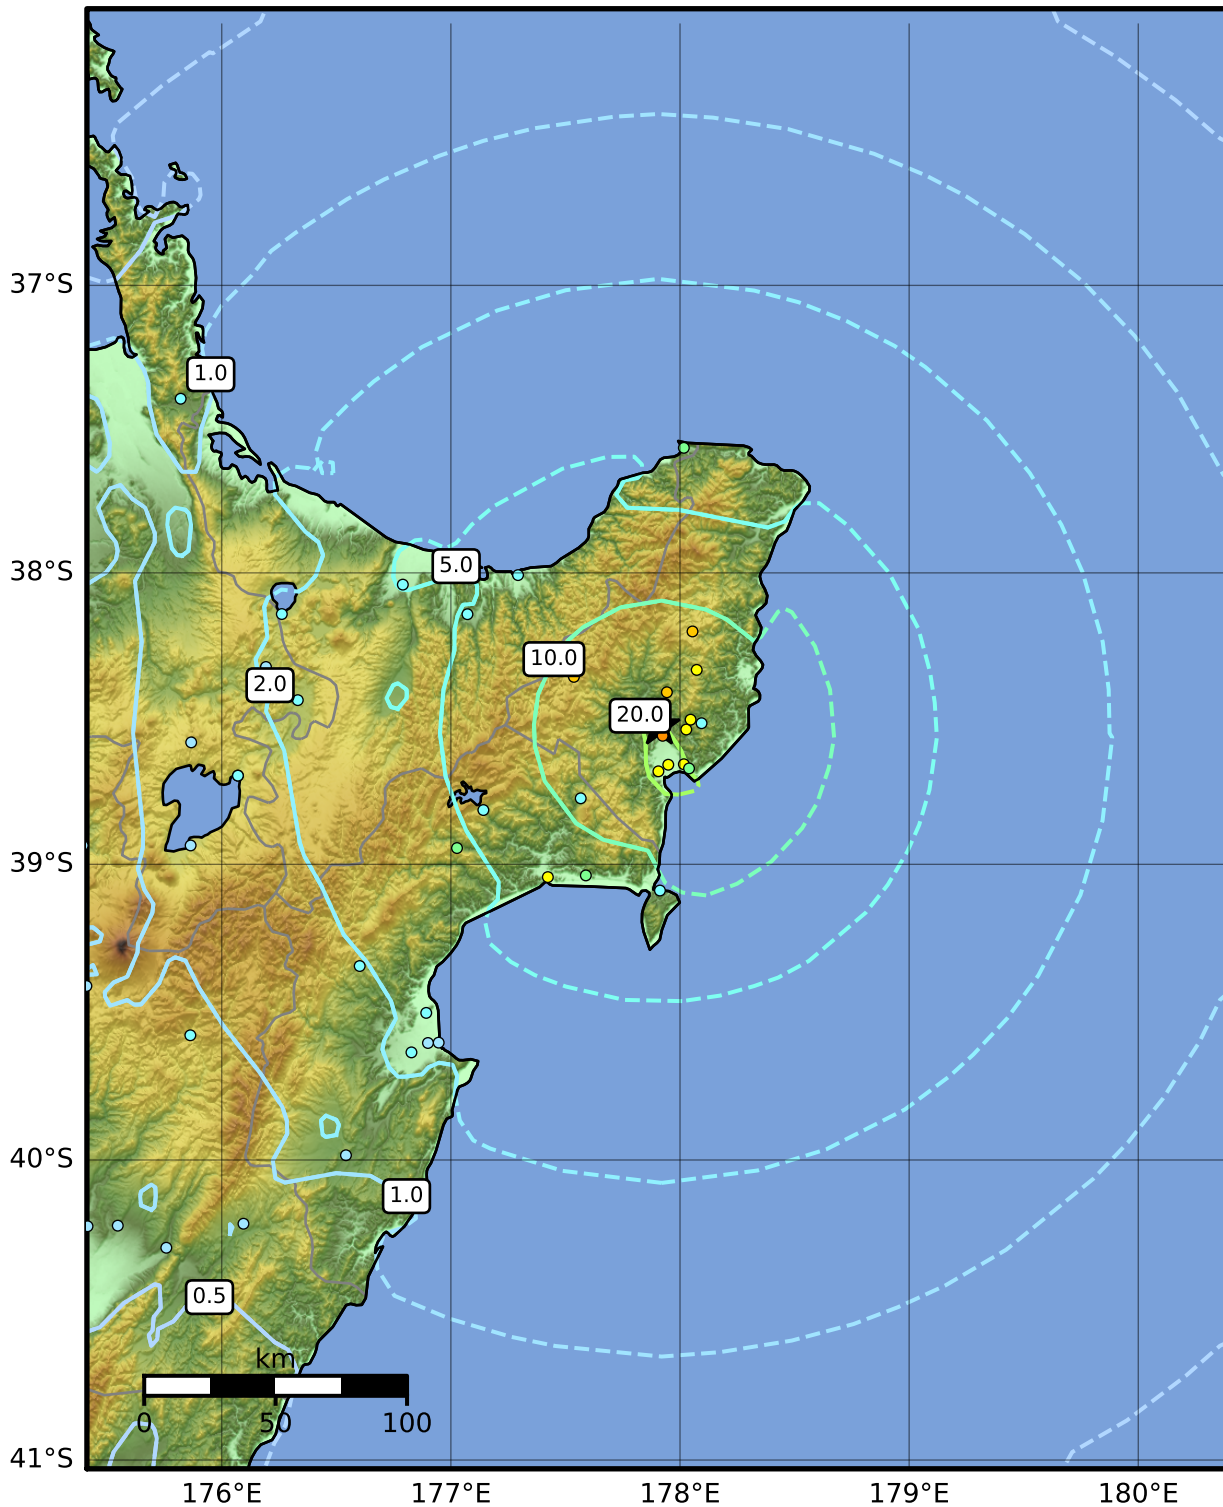

0.3 Second Peak Spectral Acceleration Map GNS Science

ShakeMap: 471755

Aug 10, 1993 09:46:39 UTC M6.2 S38.53 E177.91 Depth: 45.5km ID:471755

SA(0.3) (%g)	0.1	0.2	0.5	1	2	5	10	20	50	100	200
---------------------	------------	------------	------------	----------	----------	----------	-----------	-----------	-----------	------------	------------

Scale based on Moratalla et al.(2021) and Worden et al.(2012) Version 1: Processed 2023-04-20T11:03:12Z

△ Seismic Instrument ○ Reported Intensity

★ Epicenter